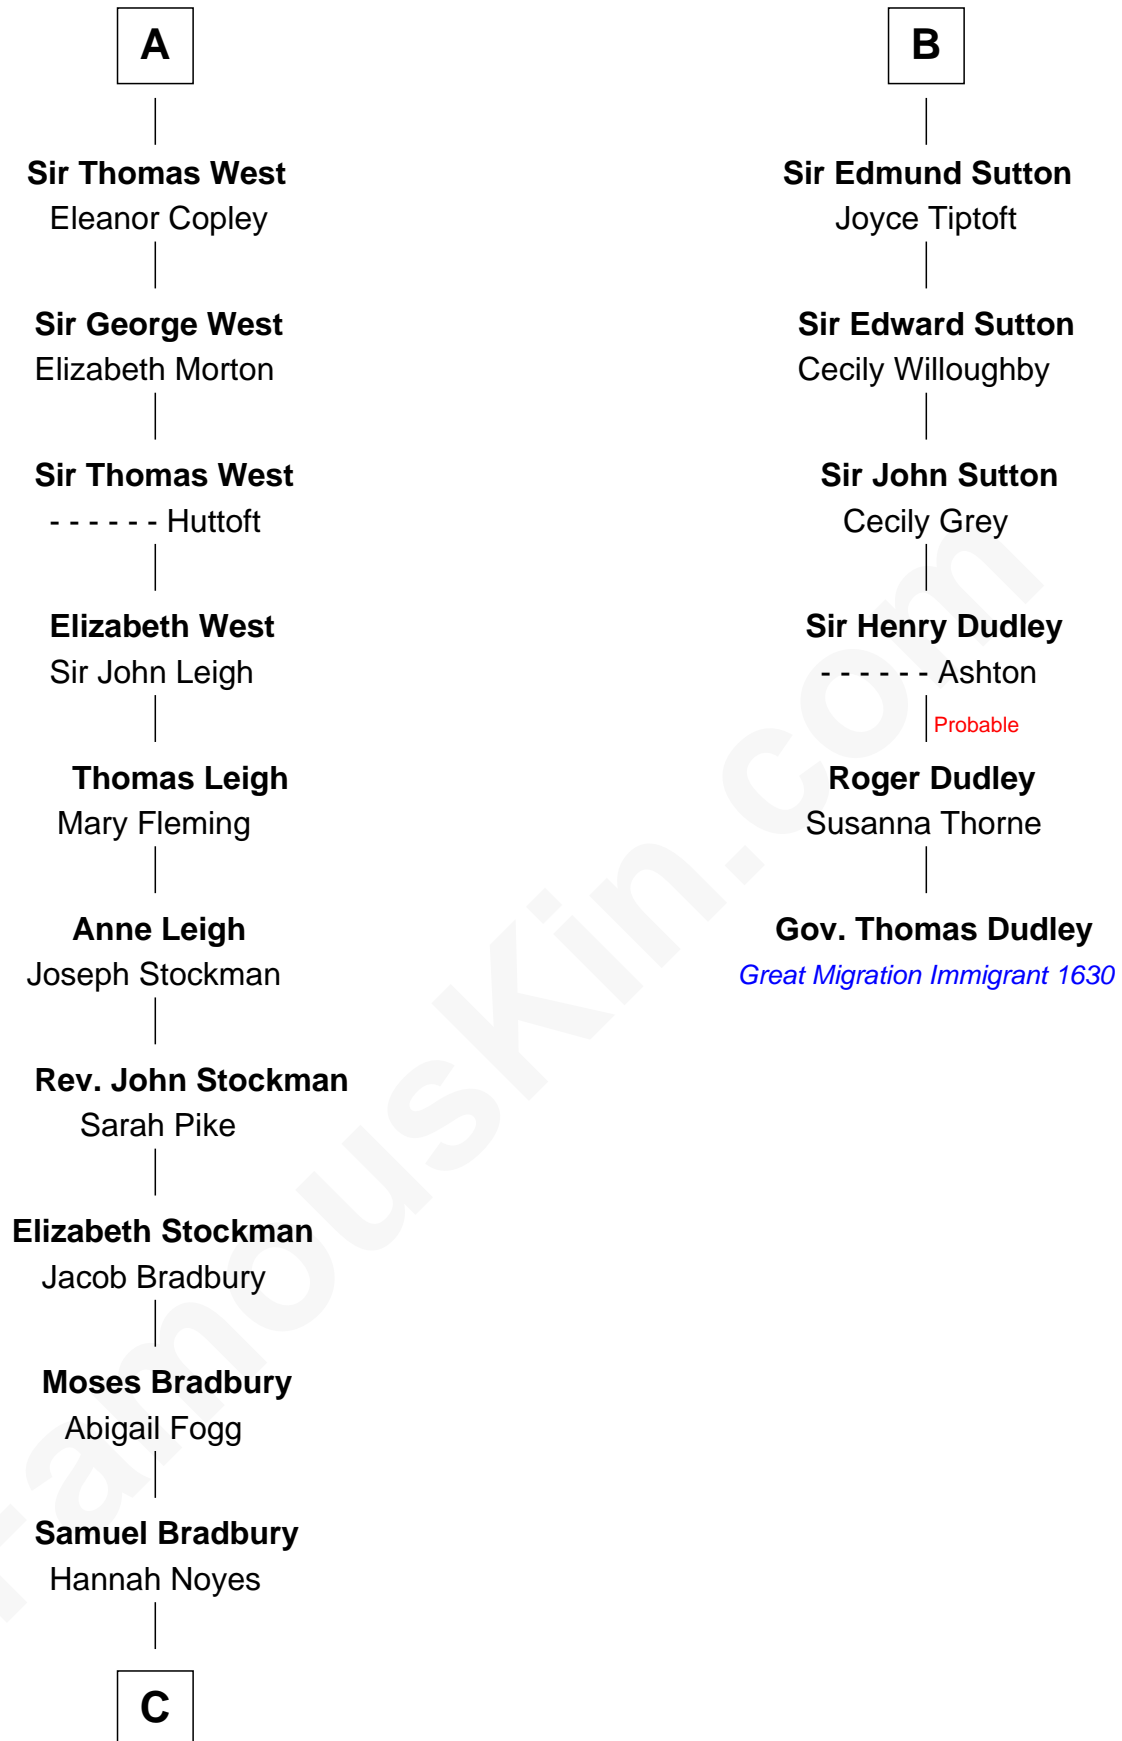

## Relationship Chart of

### Ray Bradbury

*Author of The Martian Chronicles*

12th cousin 9 times removed of

**Gov. Thomas Dudley**

(1576 - 1653) Great Migration Immigrant 1630

**Sir Hugh le Despencer**

Aveline Basset

**C**

—  
**Samuel Bradbury**  
Frances Mary Rothead

—  
**Samuel Irving Bradbury**  
Mary Adell Spaulding

—  
**Samuel Hinkston Bradbury**  
Minnie Alice Davis

—  
**Leonard Spaulding Bradbury**  
Esther Marie Moberg