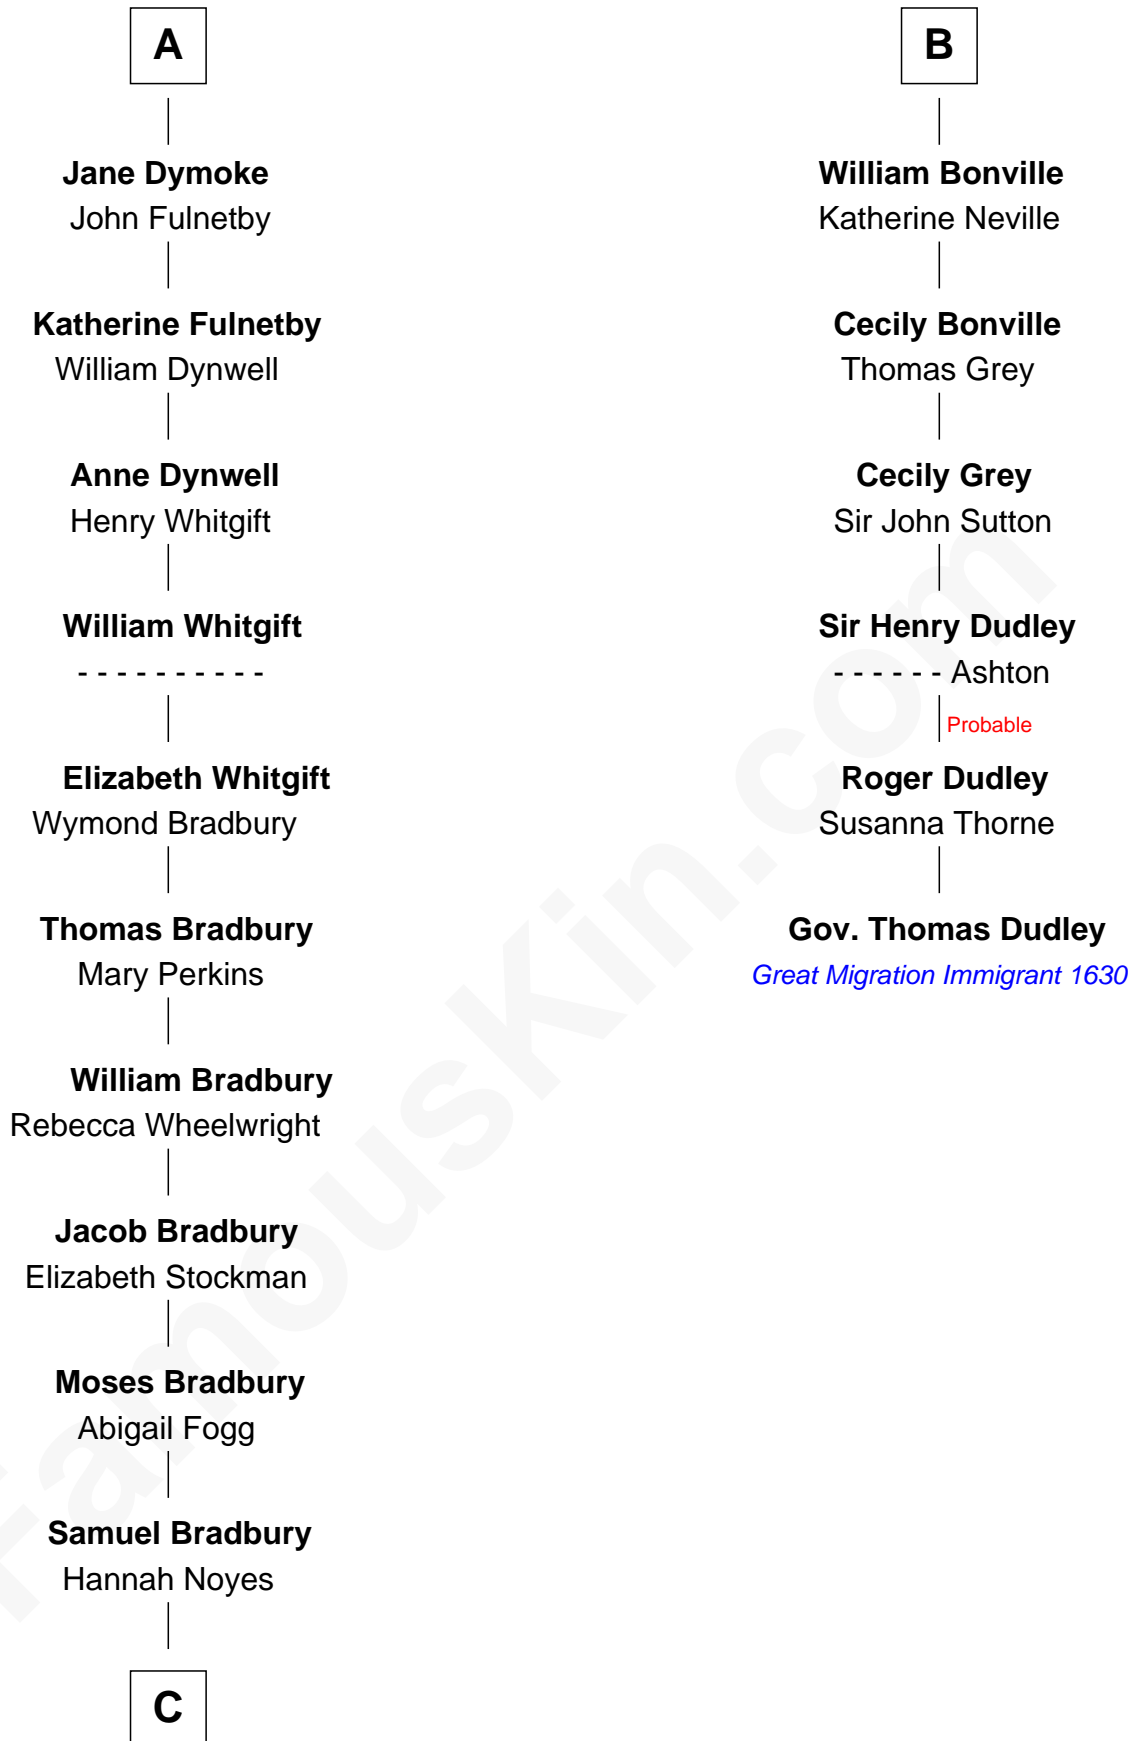

## Relationship Chart of

### Ray Bradbury

Author of *The Martian Chronicles*

12th cousin 9 times removed of

**Gov. Thomas Dudley**

(1576 - 1653) Great Migration Immigrant 1630

**C**

—  
**Samuel Bradbury**  
Frances Mary Rothead

—  
**Samuel Irving Bradbury**  
Mary Adell Spaulding

—  
**Samuel Hinkston Bradbury**  
Minnie Alice Davis

—  
**Leonard Spaulding Bradbury**  
Esther Marie Moberg

—  
**Ray Bradbury**  
*Author of The Martian Chronicles*

FamousKin.com