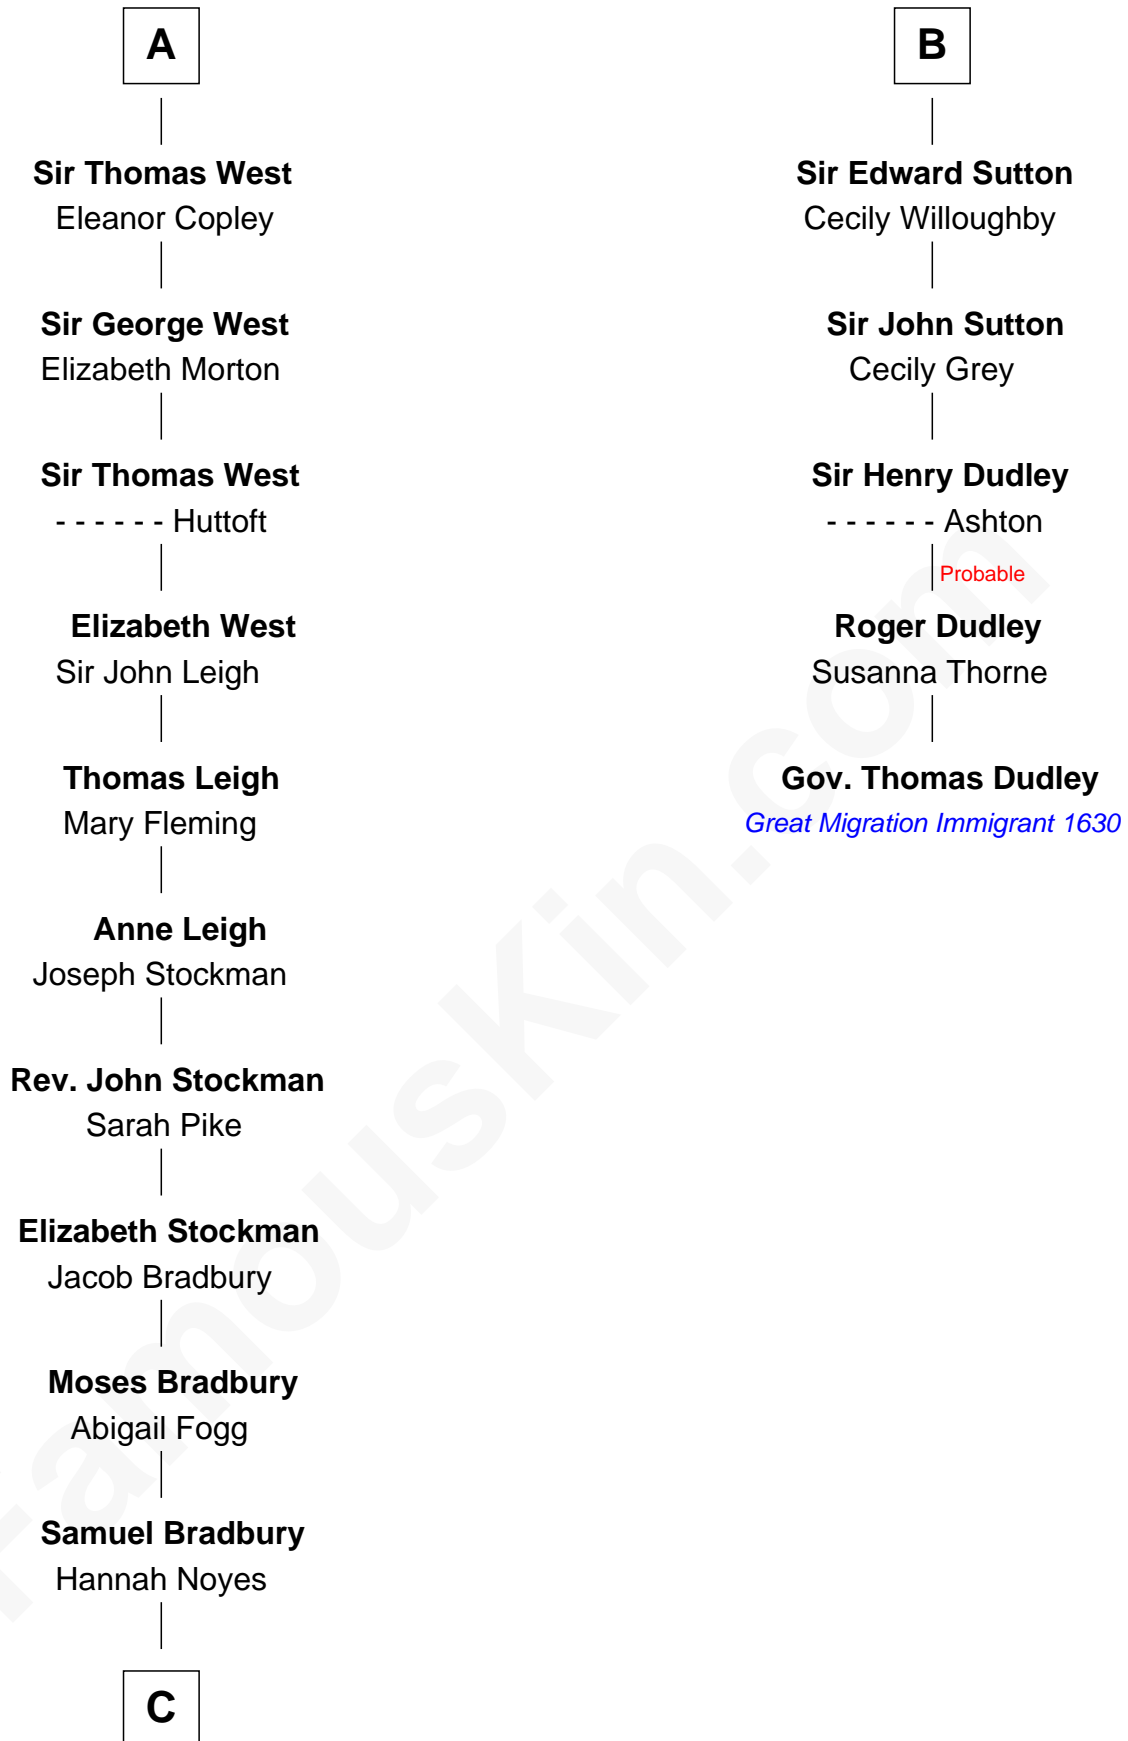

### Ray Bradbury

*Author of The Martian Chronicles*

11th cousin 10 times removed of

**Gov. Thomas Dudley**

*(1576 - 1653) Great Migration Immigrant 1630*

**Robert I, Count of Artois**  
Matilda of Brabant

**Blanche of Artois**  
Edmund Plantagenet

**Henry Plantagenet**  
Maud de Chaworth

**Joan of Lancaster**  
John de Mowbray

**Eleanor Mowbray**  
Roger de la Warre

**Joan de la Warre**  
Sir Thomas West

**Sir Reynold West**  
Margaret Thorley

**Sir Richard West**  
Katherine Hungerford

**A**

**Blanche of Artois**  
Edmund Plantagenet

**Henry Plantagenet**  
Maud de Chaworth

**Eleanor Plantagenet**  
Richard Fitzalan

**Alice Fitzalan**  
Sir Thomas de Holand

**Eleanor Holand**  
Edward Cherleton

**Joyce Cherleton**  
Sir John Tiptoft

**Joyce Tiptoft**  
Sir Edmund Sutton

**B**

**C**

—  
**Samuel Bradbury**  
Frances Mary Rothead

—  
**Samuel Irving Bradbury**  
Mary Adell Spaulding

—  
**Samuel Hinkston Bradbury**  
Minnie Alice Davis