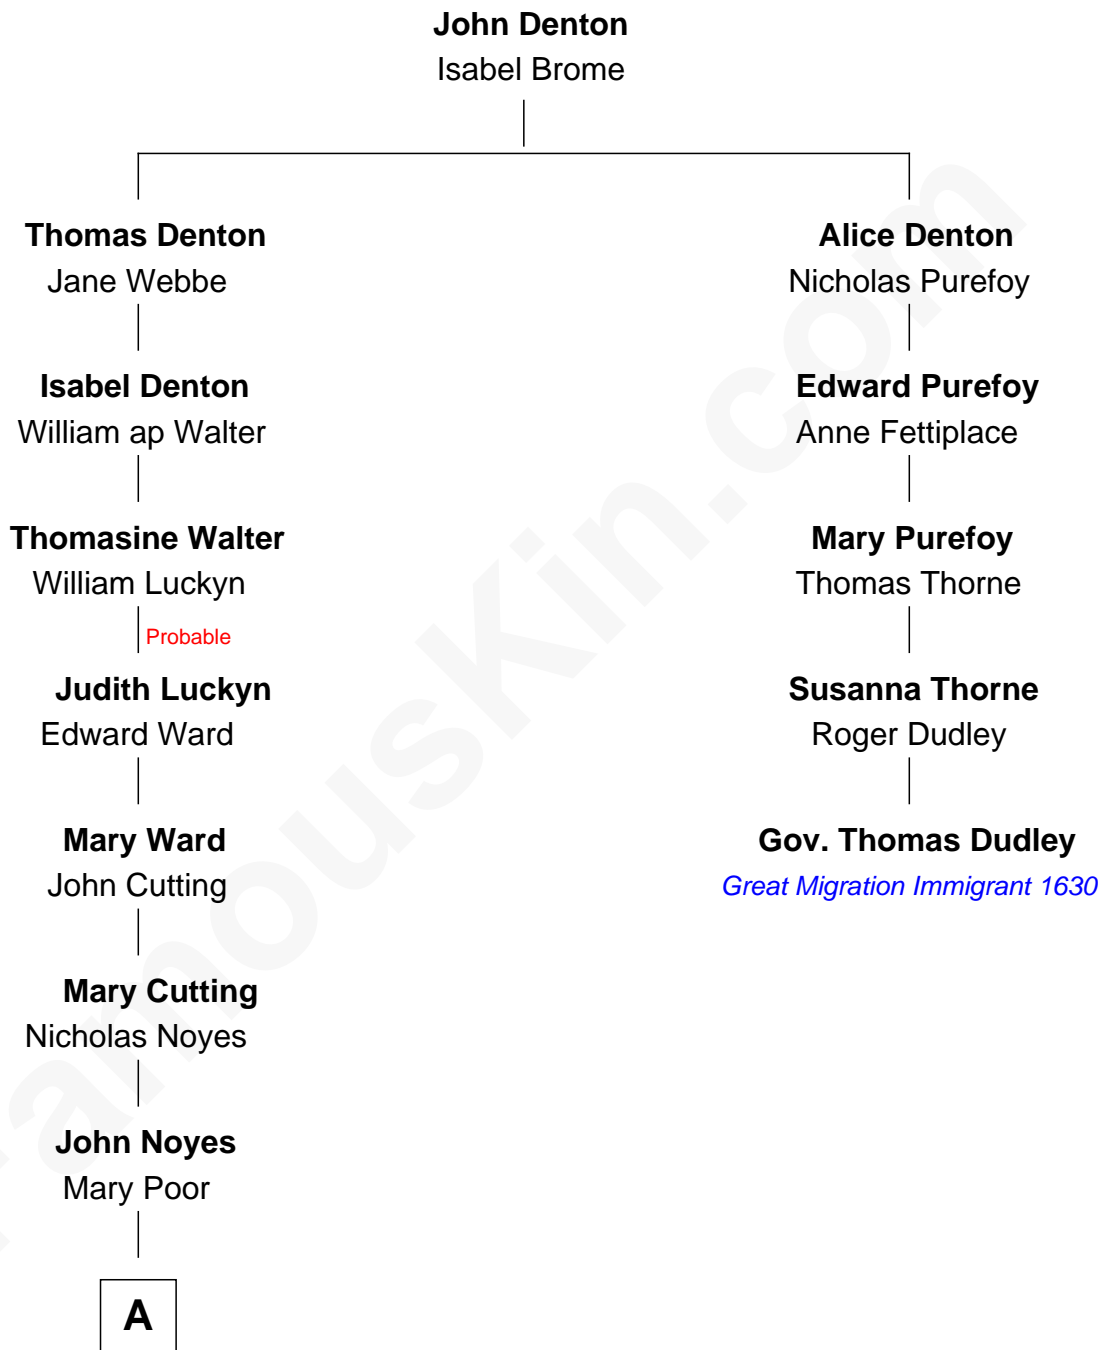

# FamousKin.com

## Relationship Chart of

### Ray Bradbury

Author of *The Martian Chronicles*

4th cousin 10 times removed of

**Gov. Thomas Dudley**

(1576 - 1653) *Great Migration Immigrant 1630*

**A**

John Noyes

Mary Thurlo