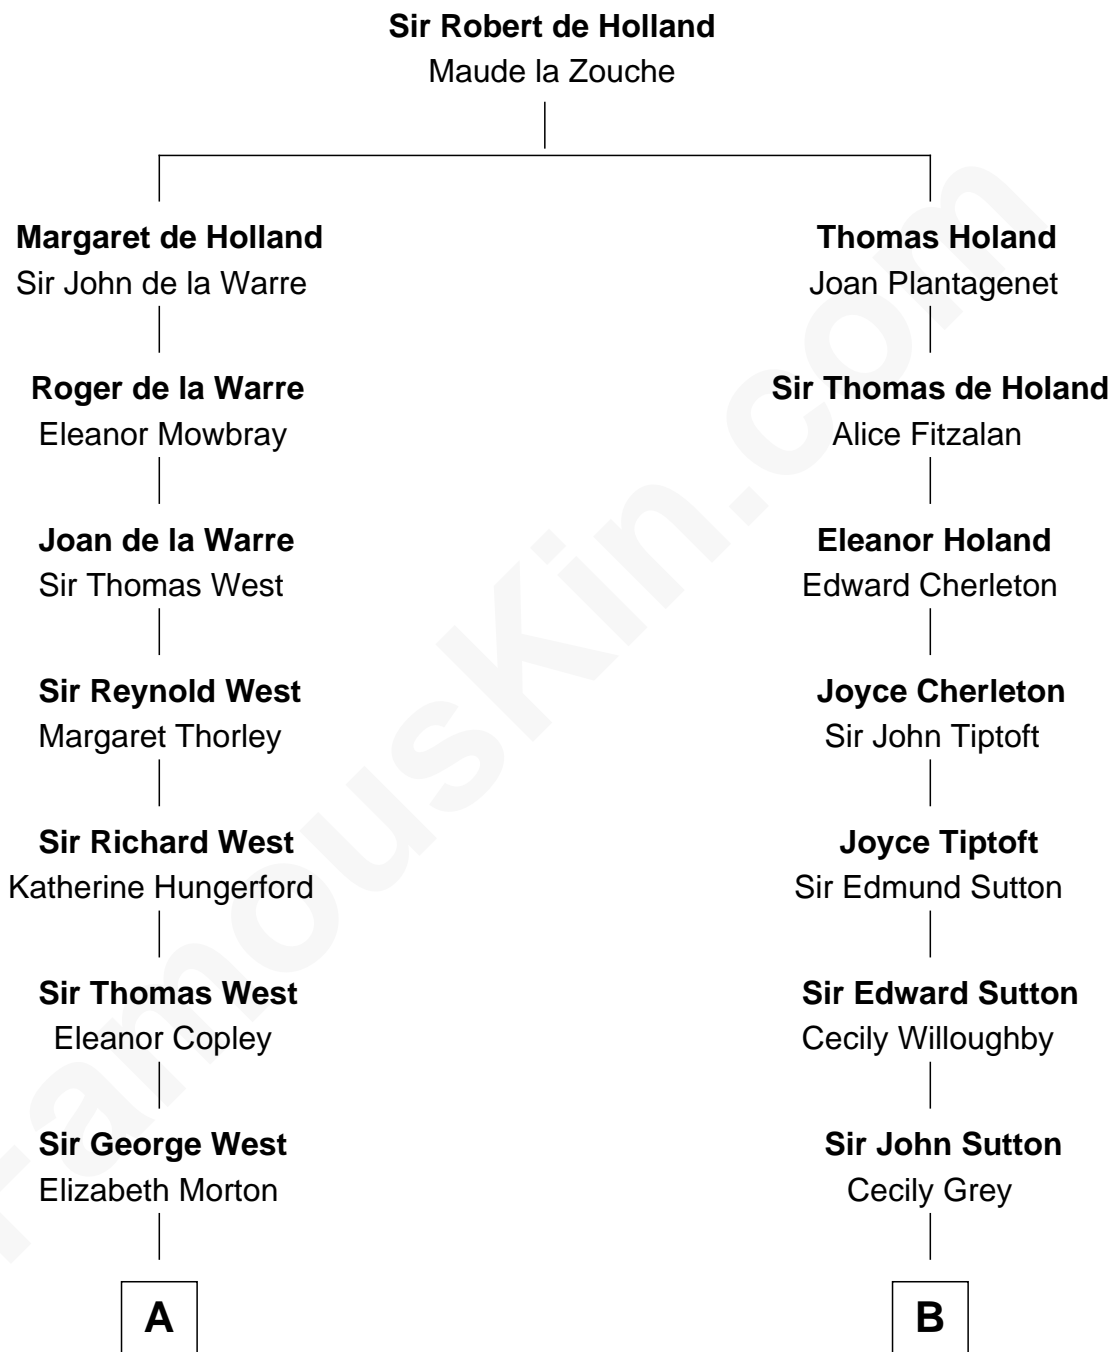

FamousKin.com

Relationship Chart of

Ray Bradbury

Author of The Martian Chronicles

9th cousin 10 times removed of

Gov. Thomas Dudley

(1576 - 1653) Great Migration Immigrant 1630

C