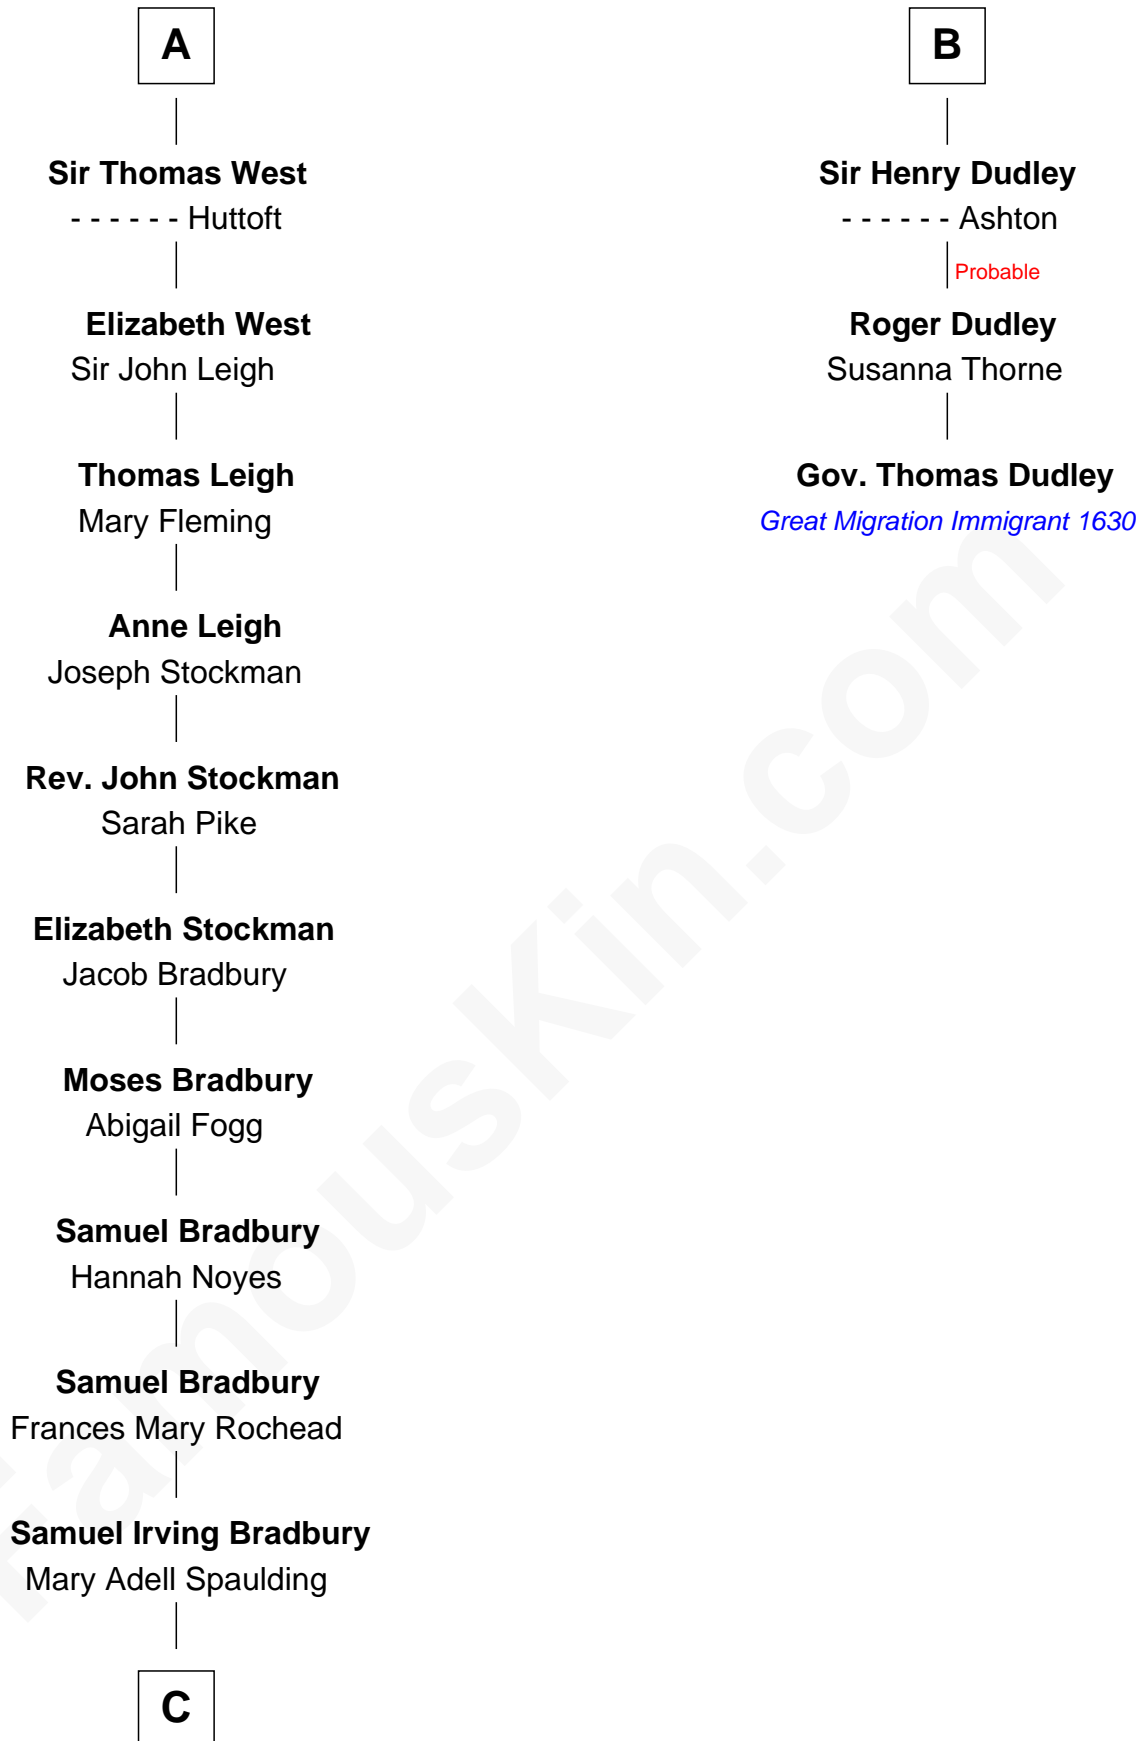

FamousKin.com

Relationship Chart of

Ray Bradbury

Author of The Martian Chronicles

9th cousin 10 times removed of

Gov. Thomas Dudley

(1576 - 1653) Great Migration Immigrant 1630

C

—
Samuel Hinkston Bradbury

Minnie Alice Davis

—
Leonard Spaulding Bradbury

Esther Marie Moberg

—
Ray Bradbury

Author of [The Martian Chronicles](#)

FamousKin.com