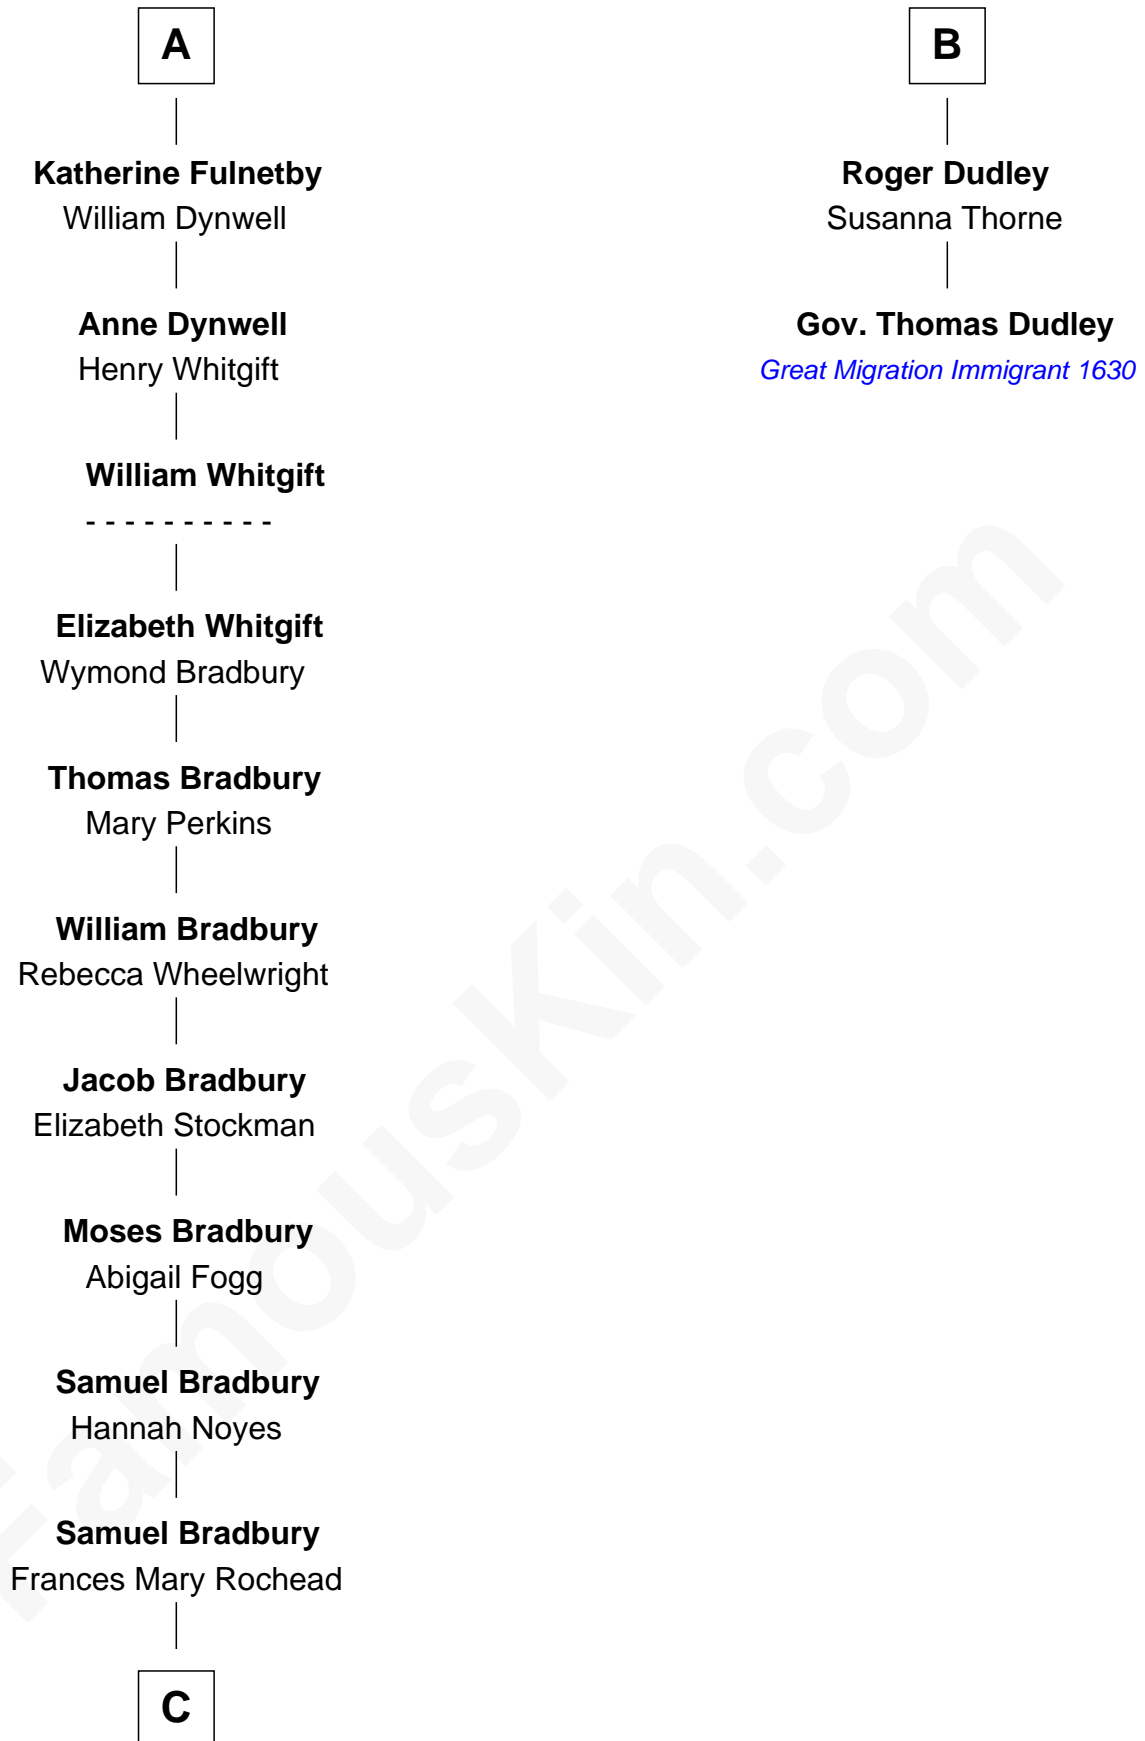

FamousKin.com

Relationship Chart of

Ray Bradbury

Author of *The Martian Chronicles*

8th cousin 12 times removed of

Gov. Thomas Dudley

(1576 - 1653) Great Migration Immigrant 1630

Sir Maurice de Berkeley

Eve la Zouche

C

—
Samuel Irving Bradbury

Mary Adell Spaulding

—
Samuel Hinkston Bradbury

Minnie Alice Davis

—
Leonard Spaulding Bradbury

Esther Marie Moberg