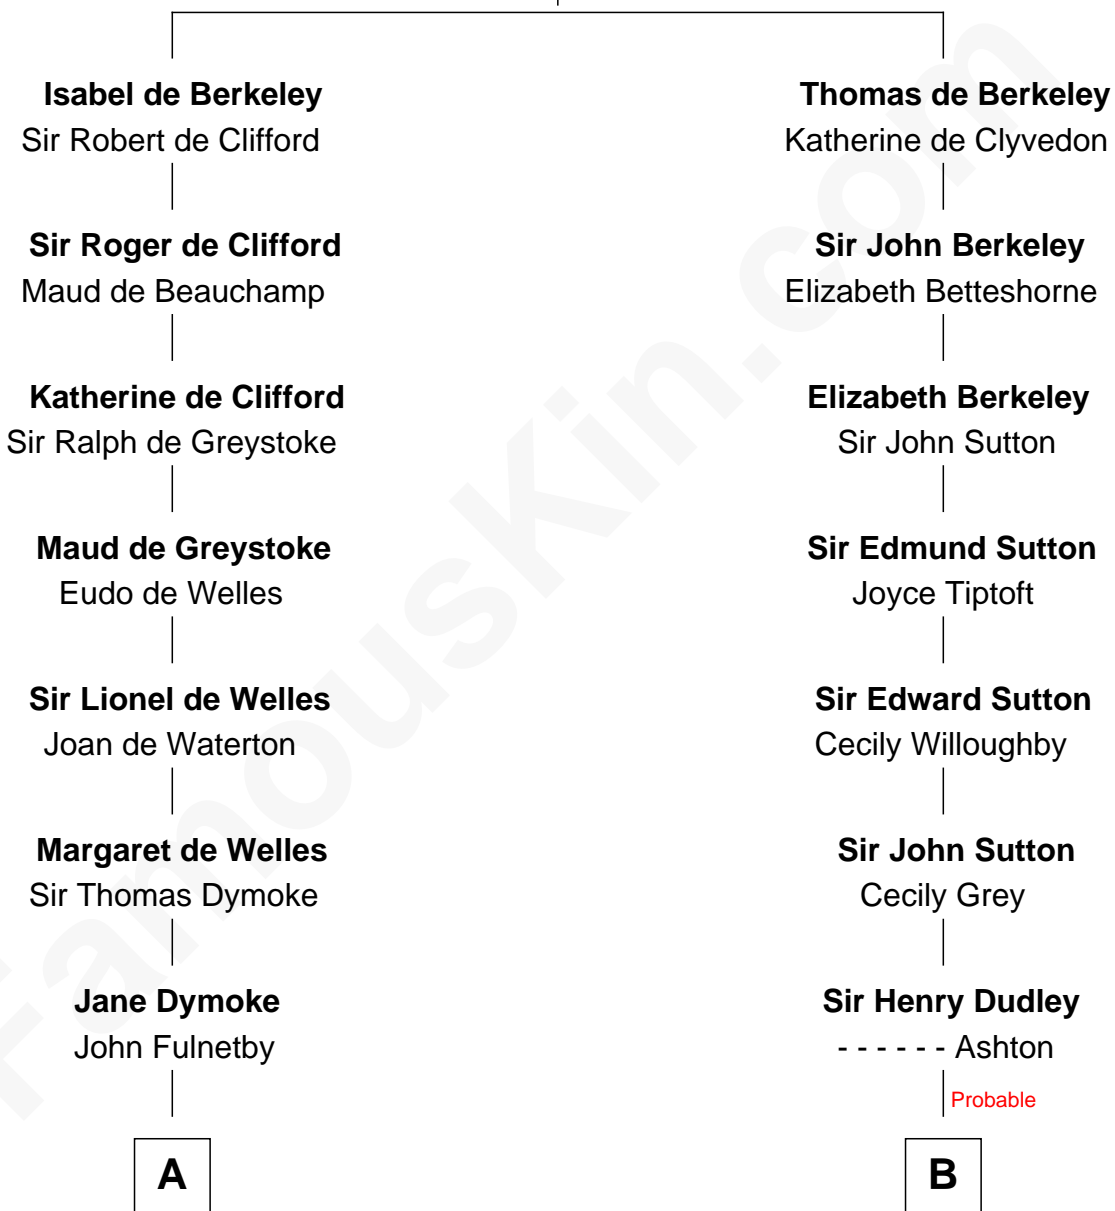

FamousKin.com

Relationship Chart of

Ray Bradbury

Author of *The Martian Chronicles*

8th cousin 12 times removed of

Gov. Thomas Dudley

(1576 - 1653) Great Migration Immigrant 1630

Sir Maurice de Berkeley

Eve la Zouche

C

—
Samuel Irving Bradbury

Mary Adell Spaulding

—
Samuel Hinkston Bradbury

Minnie Alice Davis

—
Leonard Spaulding Bradbury

Esther Marie Moberg