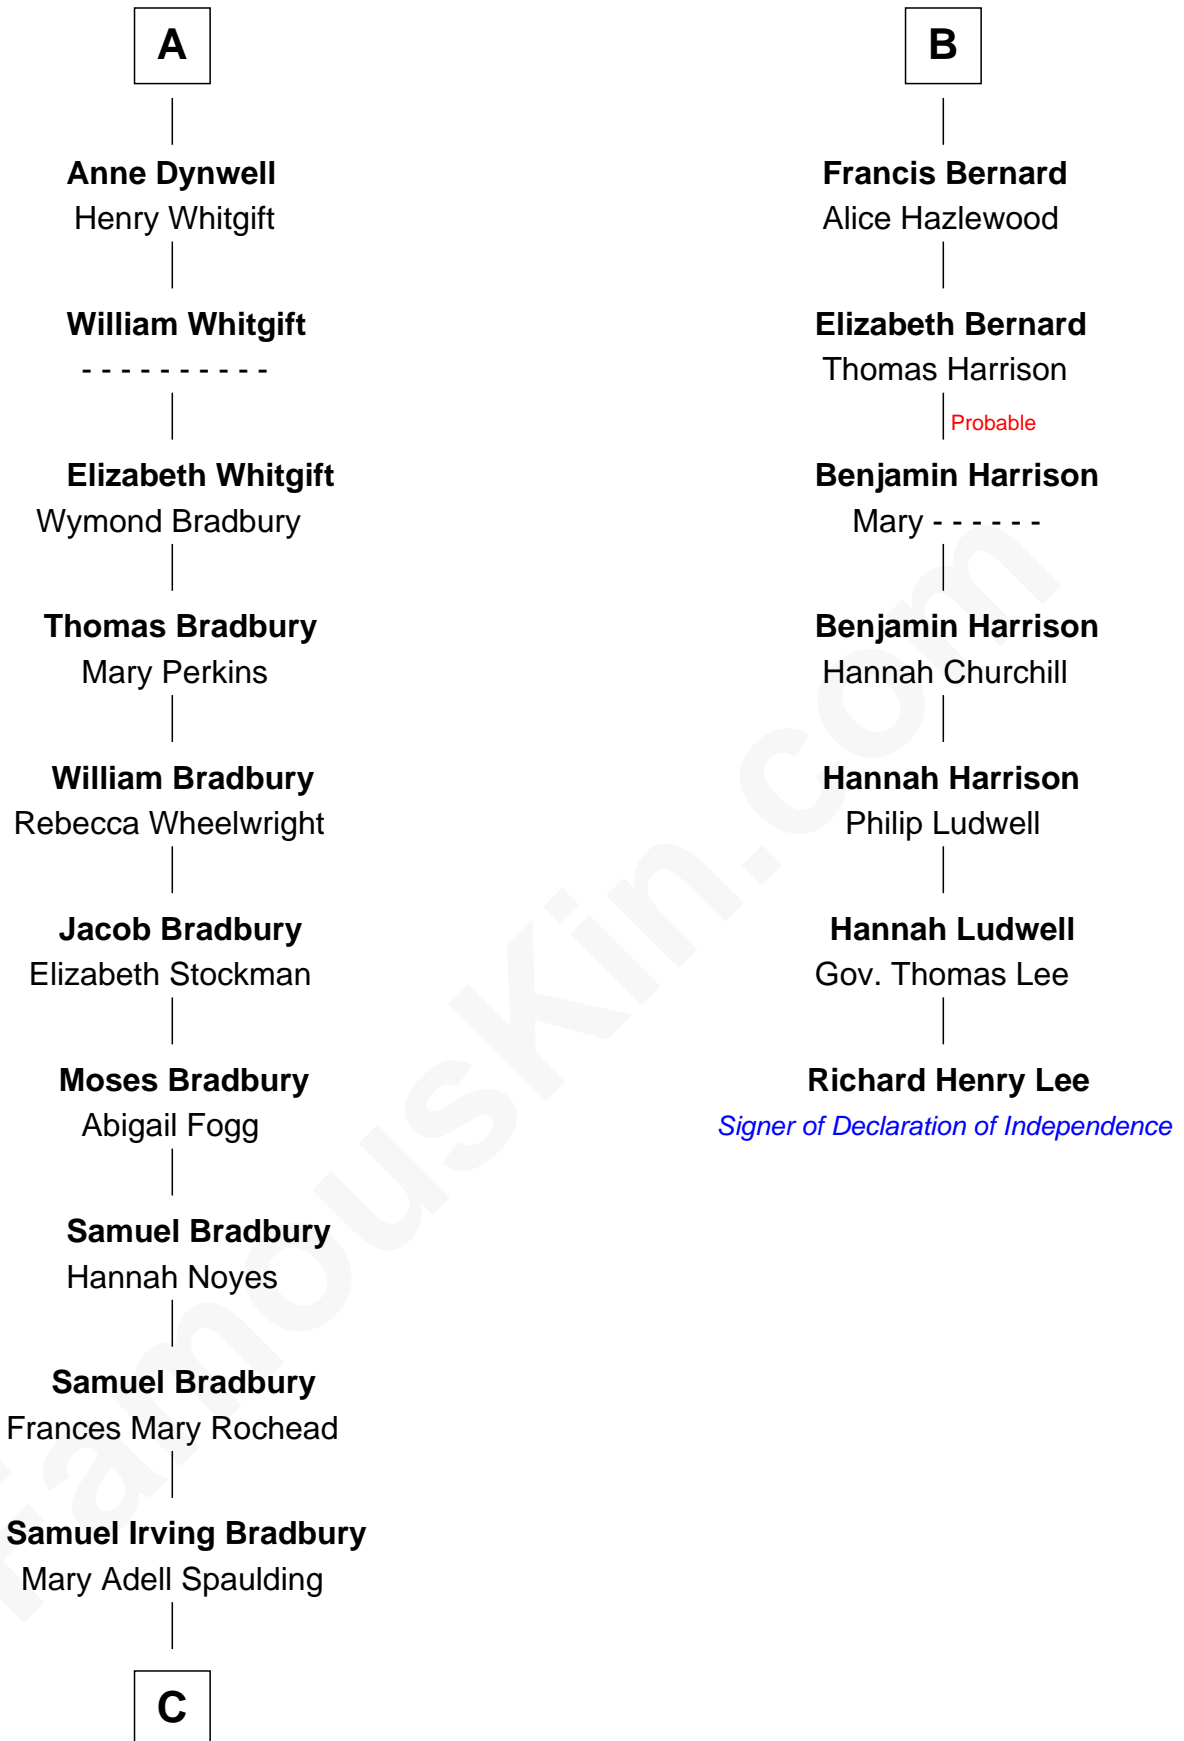

FamousKin.com

Relationship Chart of

Ray Bradbury

Author of The Martian Chronicles

13th cousin 6 times removed of

Richard Henry Lee

Signer of the Declaration of Independence

C

—
Samuel Hinkston Bradbury

Minnie Alice Davis

—
Leonard Spaulding Bradbury

Esther Marie Moberg

—
Ray Bradbury

Author of [The Martian Chronicles](#)

FamousKin.com