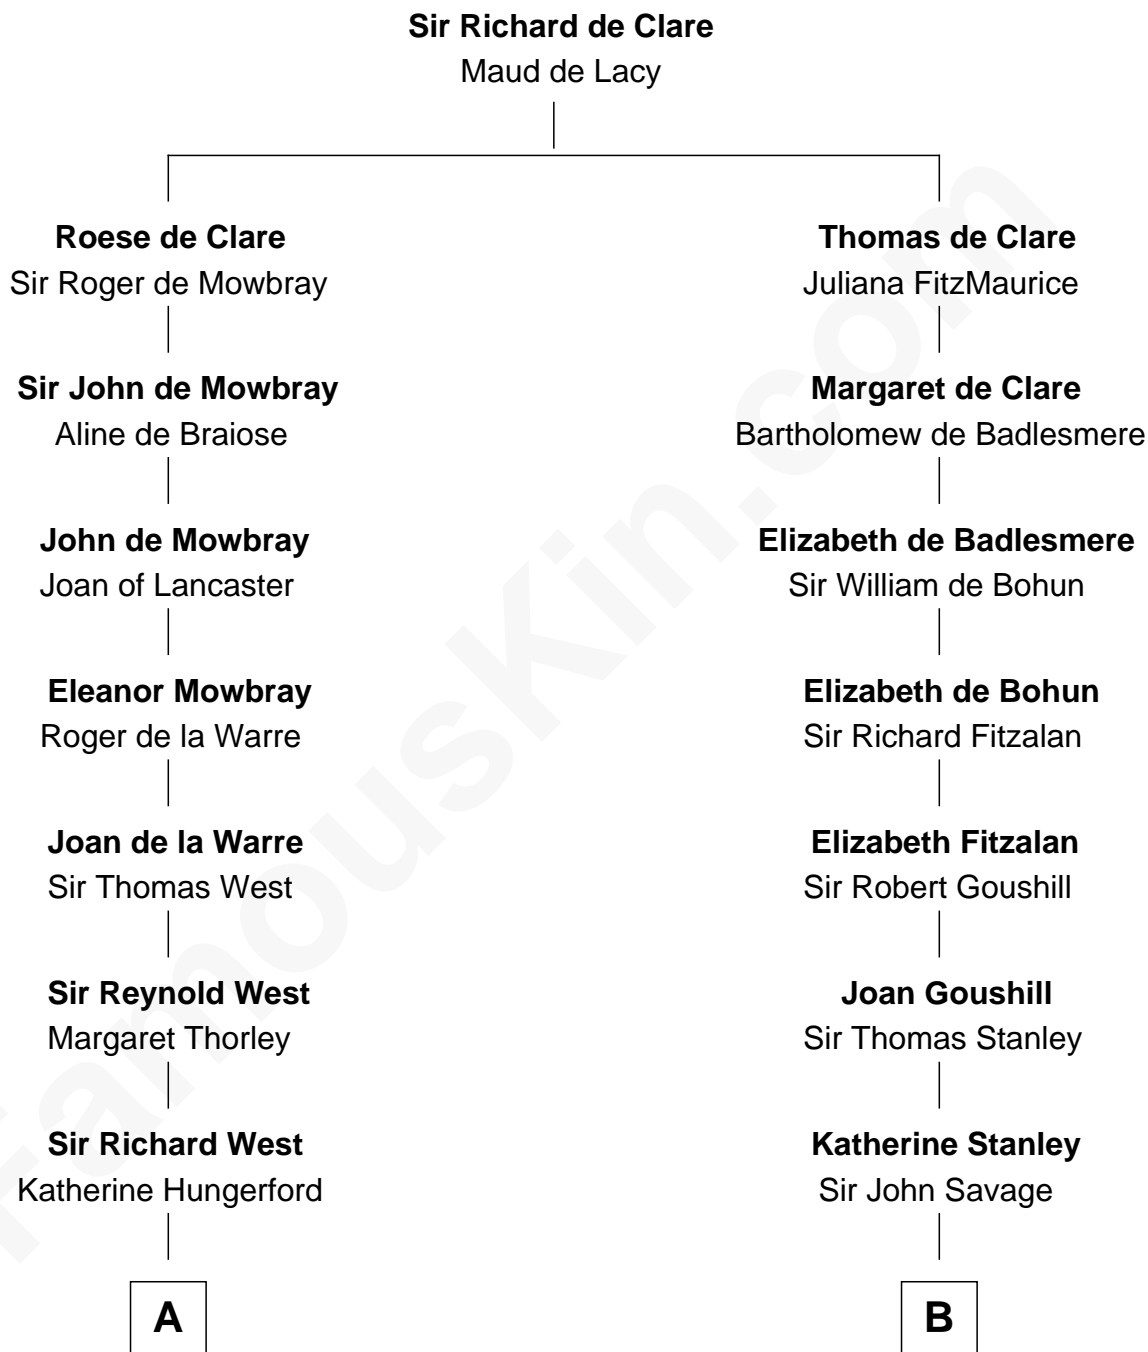

## Relationship Chart of

### Ray Bradbury

*Author of The Martian Chronicles*

15th cousin 6 times removed of

### Richard Henry Lee

*Signer of the Declaration of Independence*

**C**

—  
**Samuel Bradbury**  
Frances Mary Rothead

—  
**Samuel Irving Bradbury**  
Mary Adell Spaulding

—  
**Samuel Hinkston Bradbury**  
Minnie Alice Davis