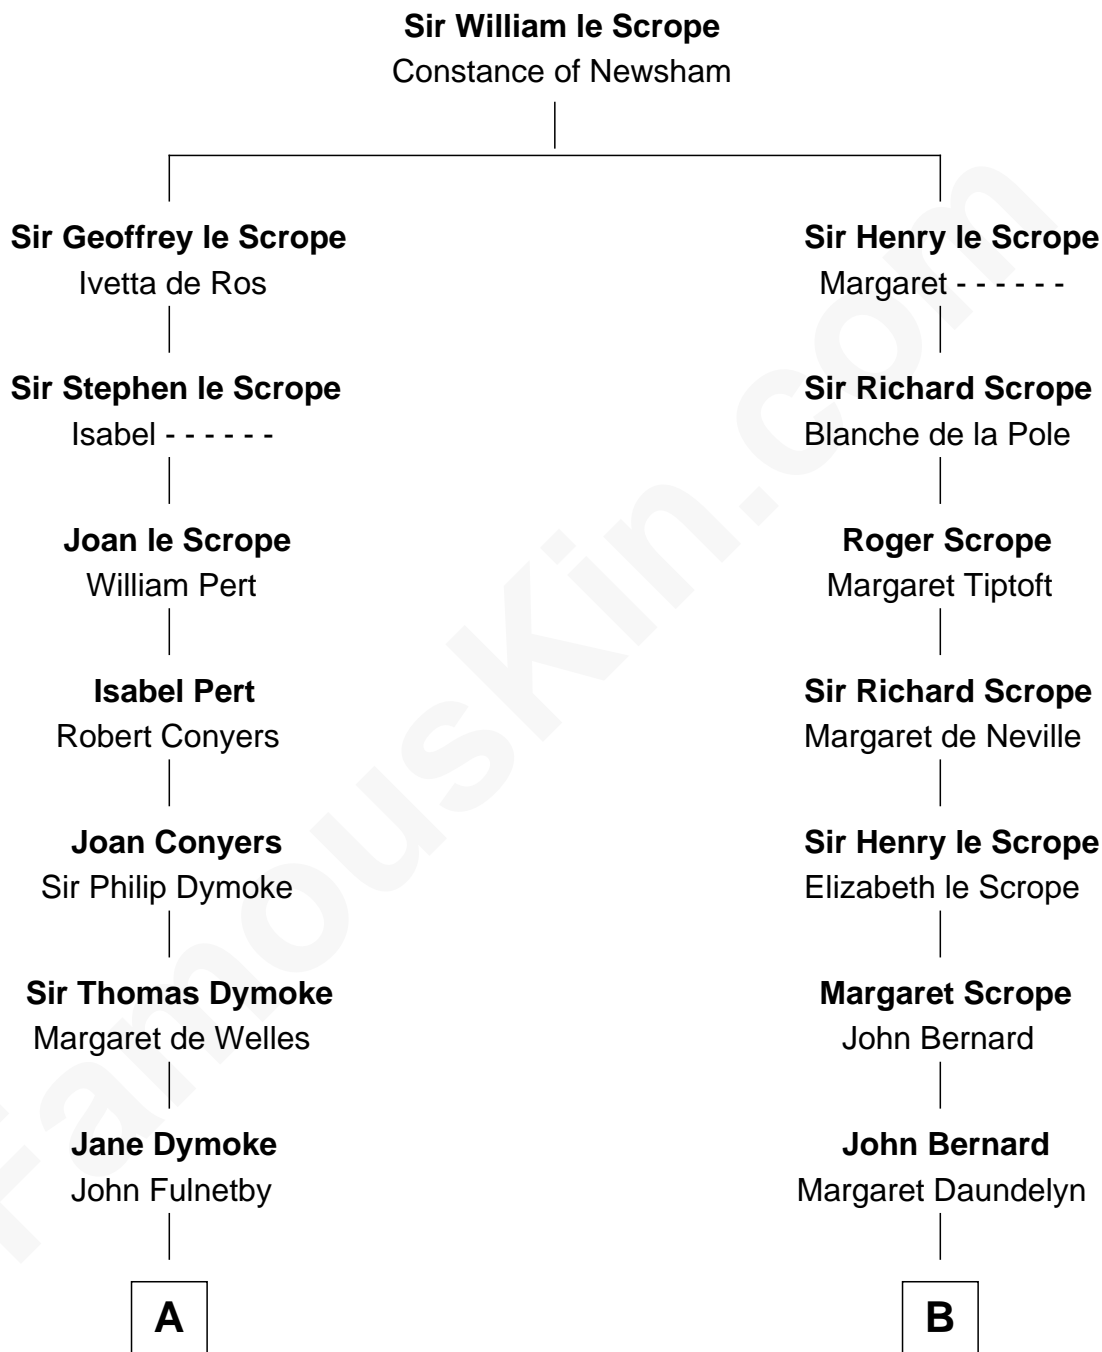

FamousKin.com

Relationship Chart of

Ray Bradbury

Author of The Martian Chronicles

14th cousin 6 times removed of

Richard Henry Lee

Signer of the Declaration of Independence

C

—
Samuel Irving Bradbury

Mary Adell Spaulding

—
Samuel Hinkston Bradbury

Minnie Alice Davis

—
Leonard Spaulding Bradbury

Esther Marie Moberg

—
Ray Bradbury

Author of [The Martian Chronicles](#)