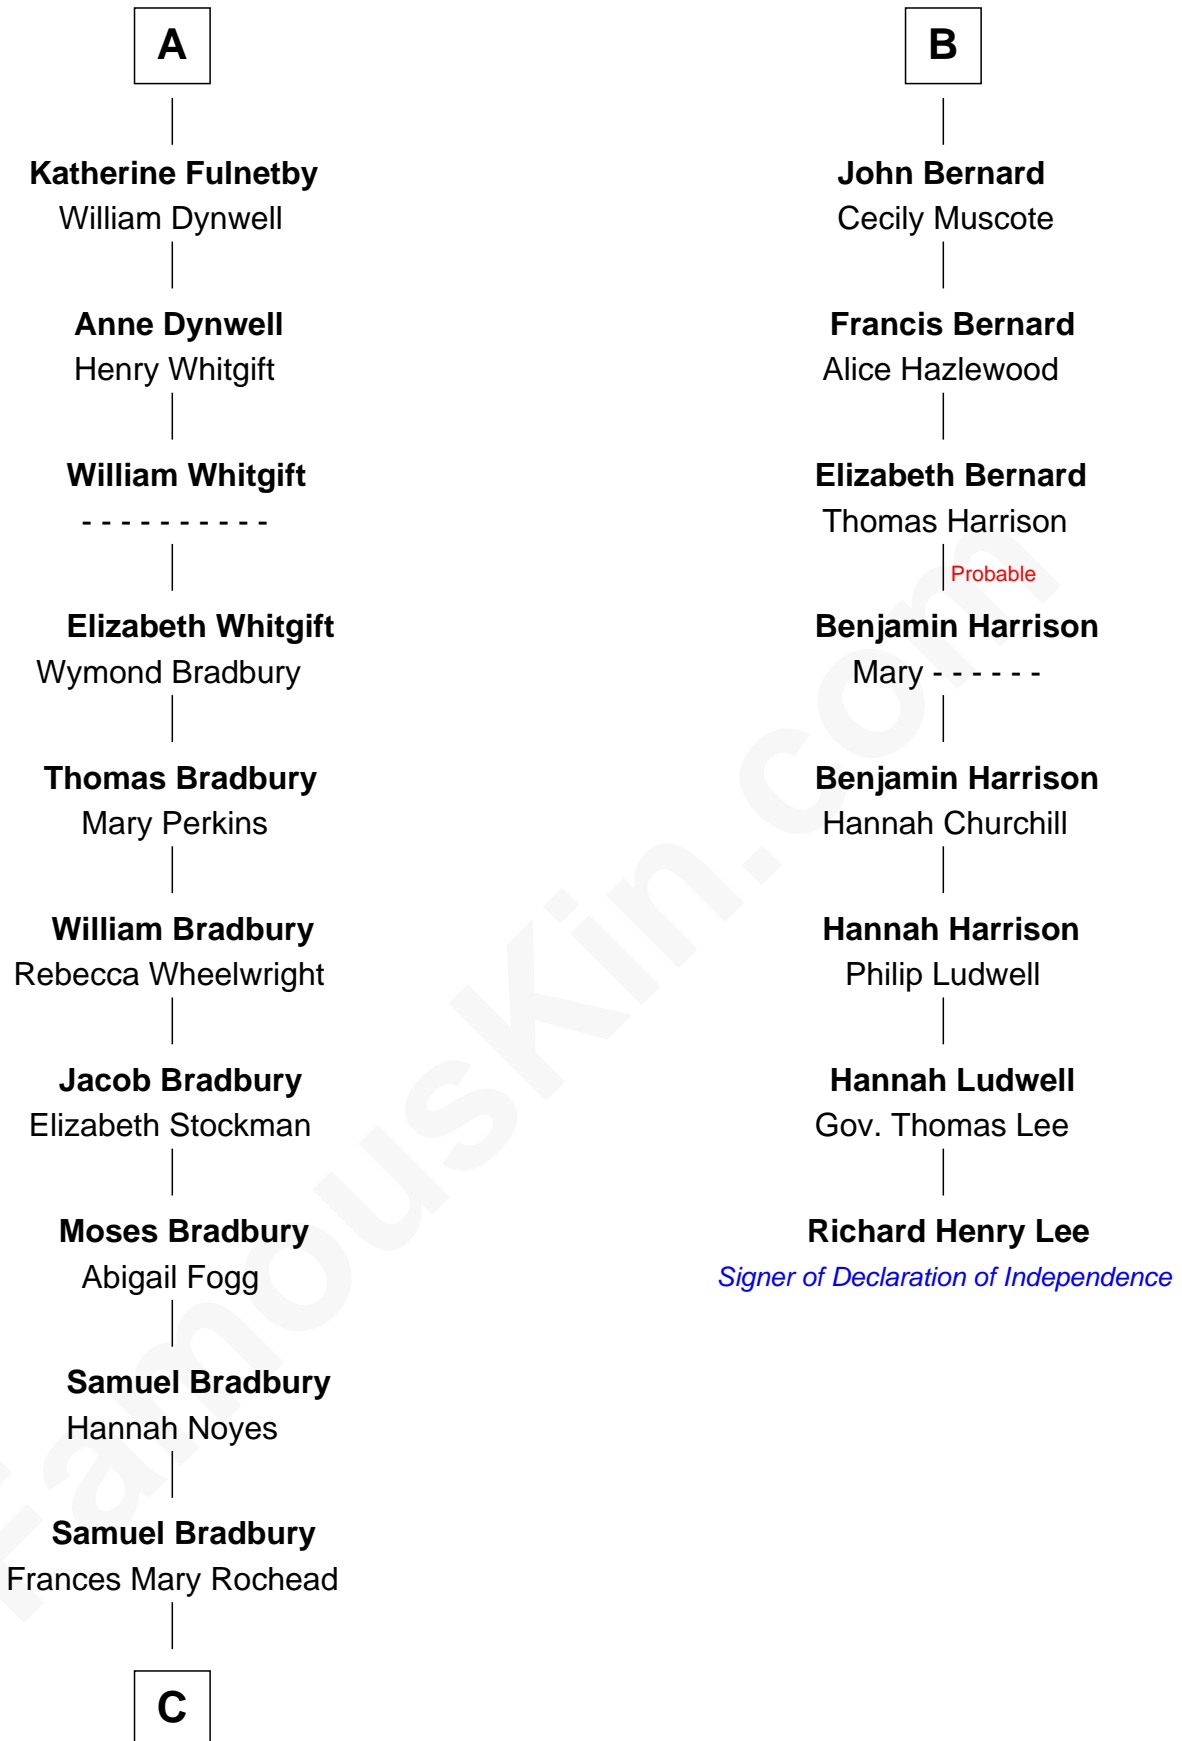

FamousKin.com

Relationship Chart of

Ray Bradbury

Author of The Martian Chronicles

14th cousin 6 times removed of

Richard Henry Lee

Signer of the Declaration of Independence

C

—
Samuel Irving Bradbury

Mary Adell Spaulding

—
Samuel Hinkston Bradbury

Minnie Alice Davis

—
Leonard Spaulding Bradbury

Esther Marie Moberg

—
Ray Bradbury

Author of [The Martian Chronicles](#)