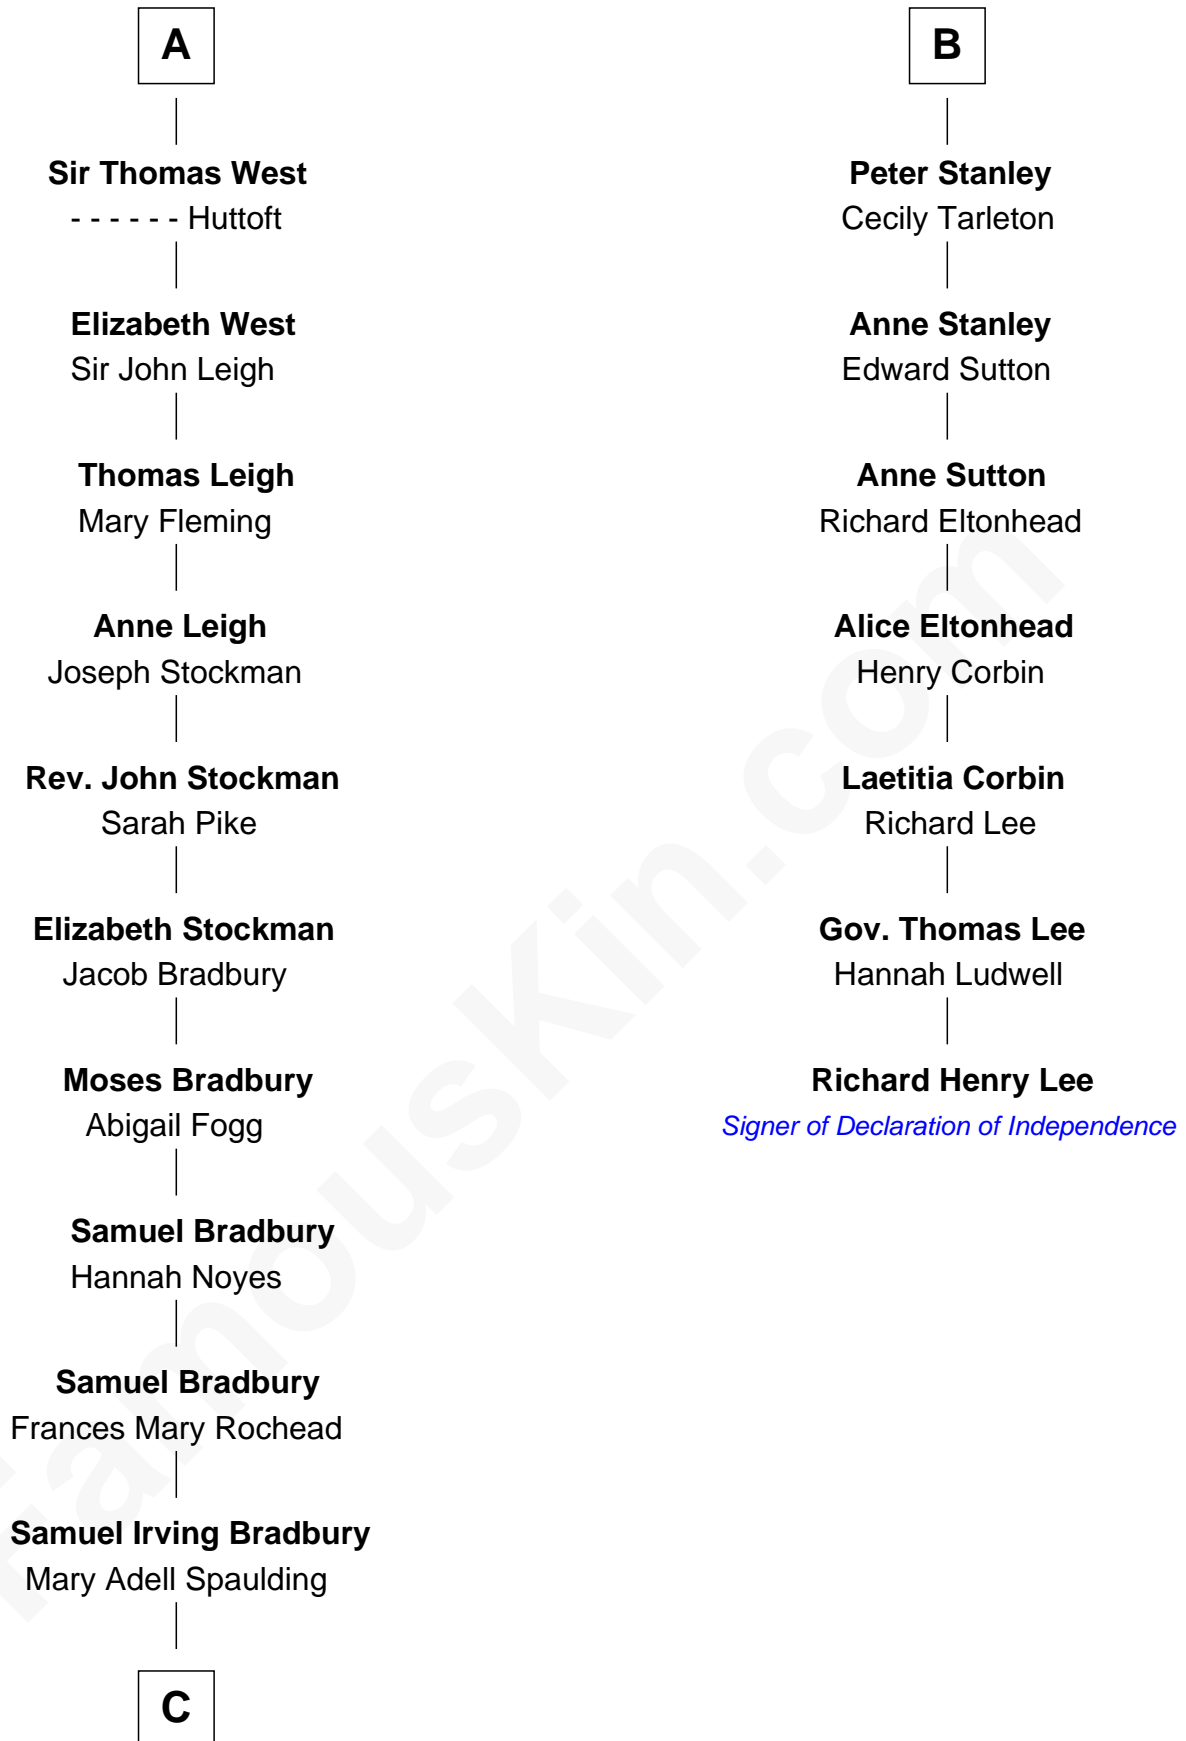

## Relationship Chart of

### Ray Bradbury

*Author of The Martian Chronicles*

13th cousin 6 times removed of

### Richard Henry Lee

*Signer of the Declaration of Independence*

**C**

—  
**Samuel Hinkston Bradbury**

Minnie Alice Davis

—  
**Leonard Spaulding Bradbury**

Esther Marie Moberg

—  
**Ray Bradbury**