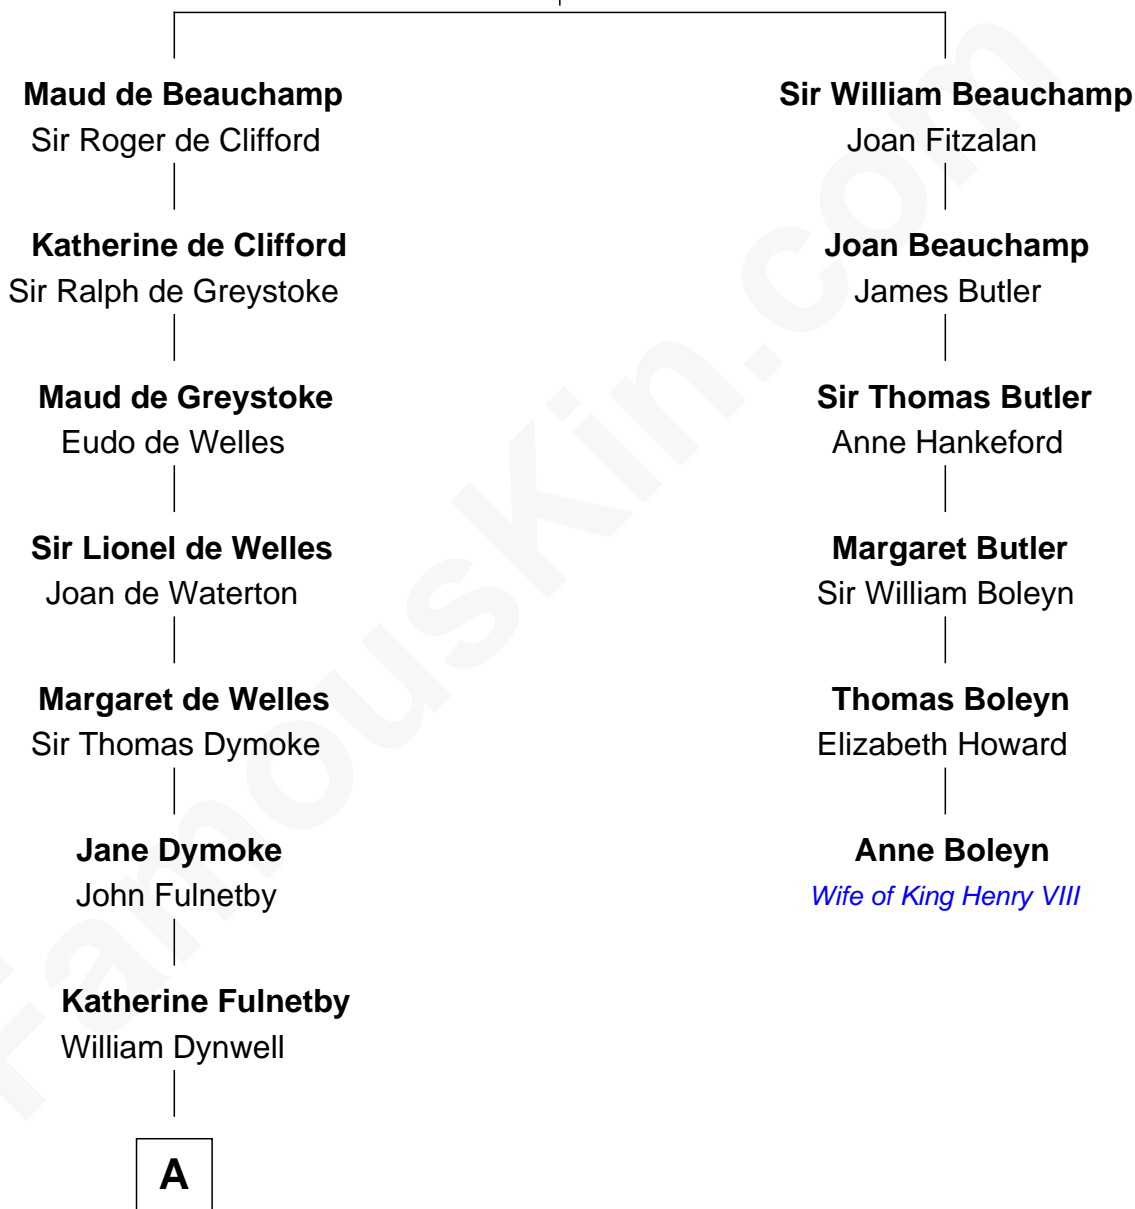

FamousKin.com

Relationship Chart of

Ray Bradbury

Author of The Martian Chronicles

5th cousin 14 times removed of

Anne Boleyn

2nd Wife of King Henry VIII

Sir Thomas de Beauchamp

Katherine de Mortimer

B

—
Samuel Hinkston Bradbury

Minnie Alice Davis

—
Leonard Spaulding Bradbury

Esther Marie Moberg

—
Ray Bradbury

Author of [The Martian Chronicles](#)