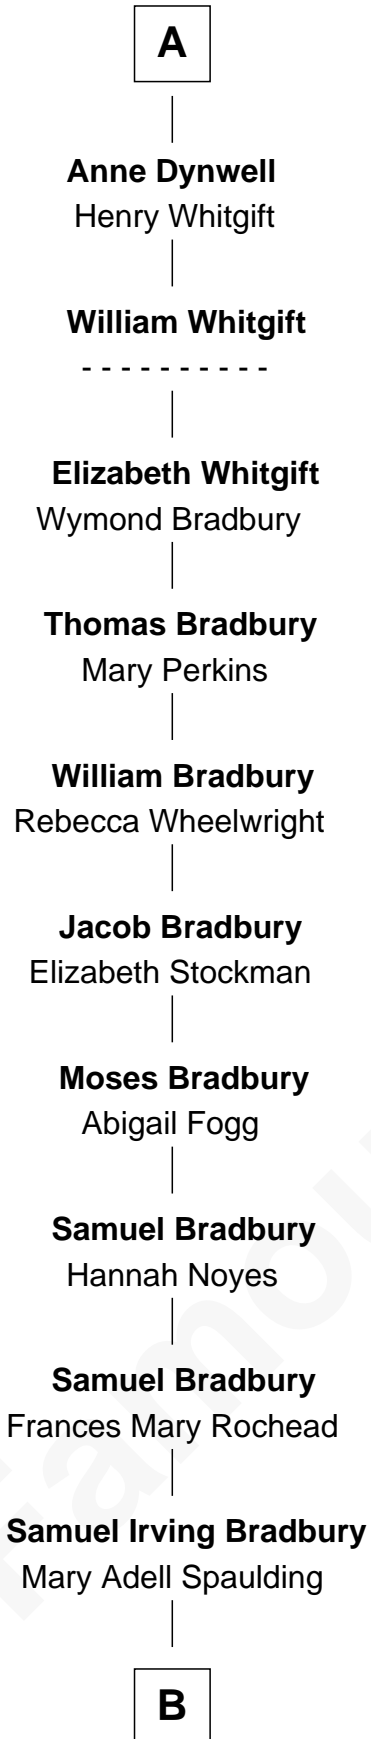

FamousKin.com

Relationship Chart of

Ray Bradbury

Author of The Martian Chronicles

5th cousin 14 times removed of

Anne Boleyn

2nd Wife of King Henry VIII

Sir Thomas de Beauchamp

Katherine de Mortimer

B

—
Samuel Hinkston Bradbury

Minnie Alice Davis

—
Leonard Spaulding Bradbury

Esther Marie Moberg

—
Ray Bradbury

Author of [The Martian Chronicles](#)