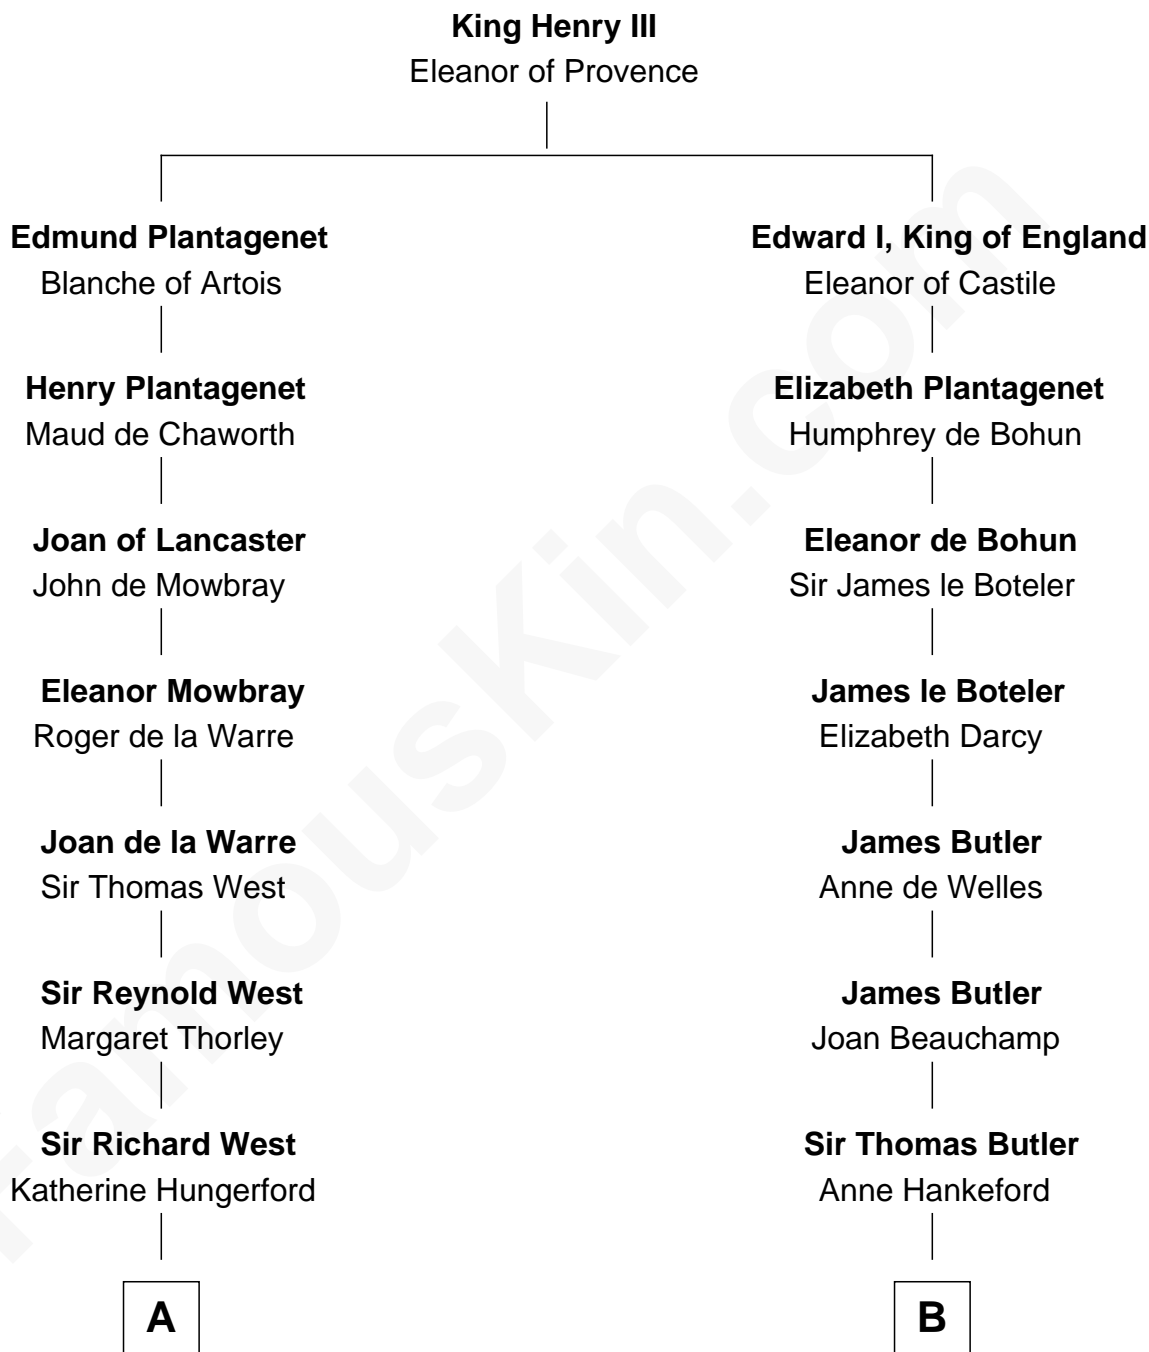

FamousKin.com

Relationship Chart of

Ray Bradbury

Author of The Martian Chronicles

9th cousin 12 times removed of

Anne Boleyn

2nd Wife of King Henry VIII

C

—
Samuel Bradbury
Frances Mary Rothead

—
Samuel Irving Bradbury
Mary Adell Spaulding

—
Samuel Hinkston Bradbury
Minnie Alice Davis

—
Leonard Spaulding Bradbury
Esther Marie Moberg

—
Ray Bradbury
Author of The Martian Chronicles