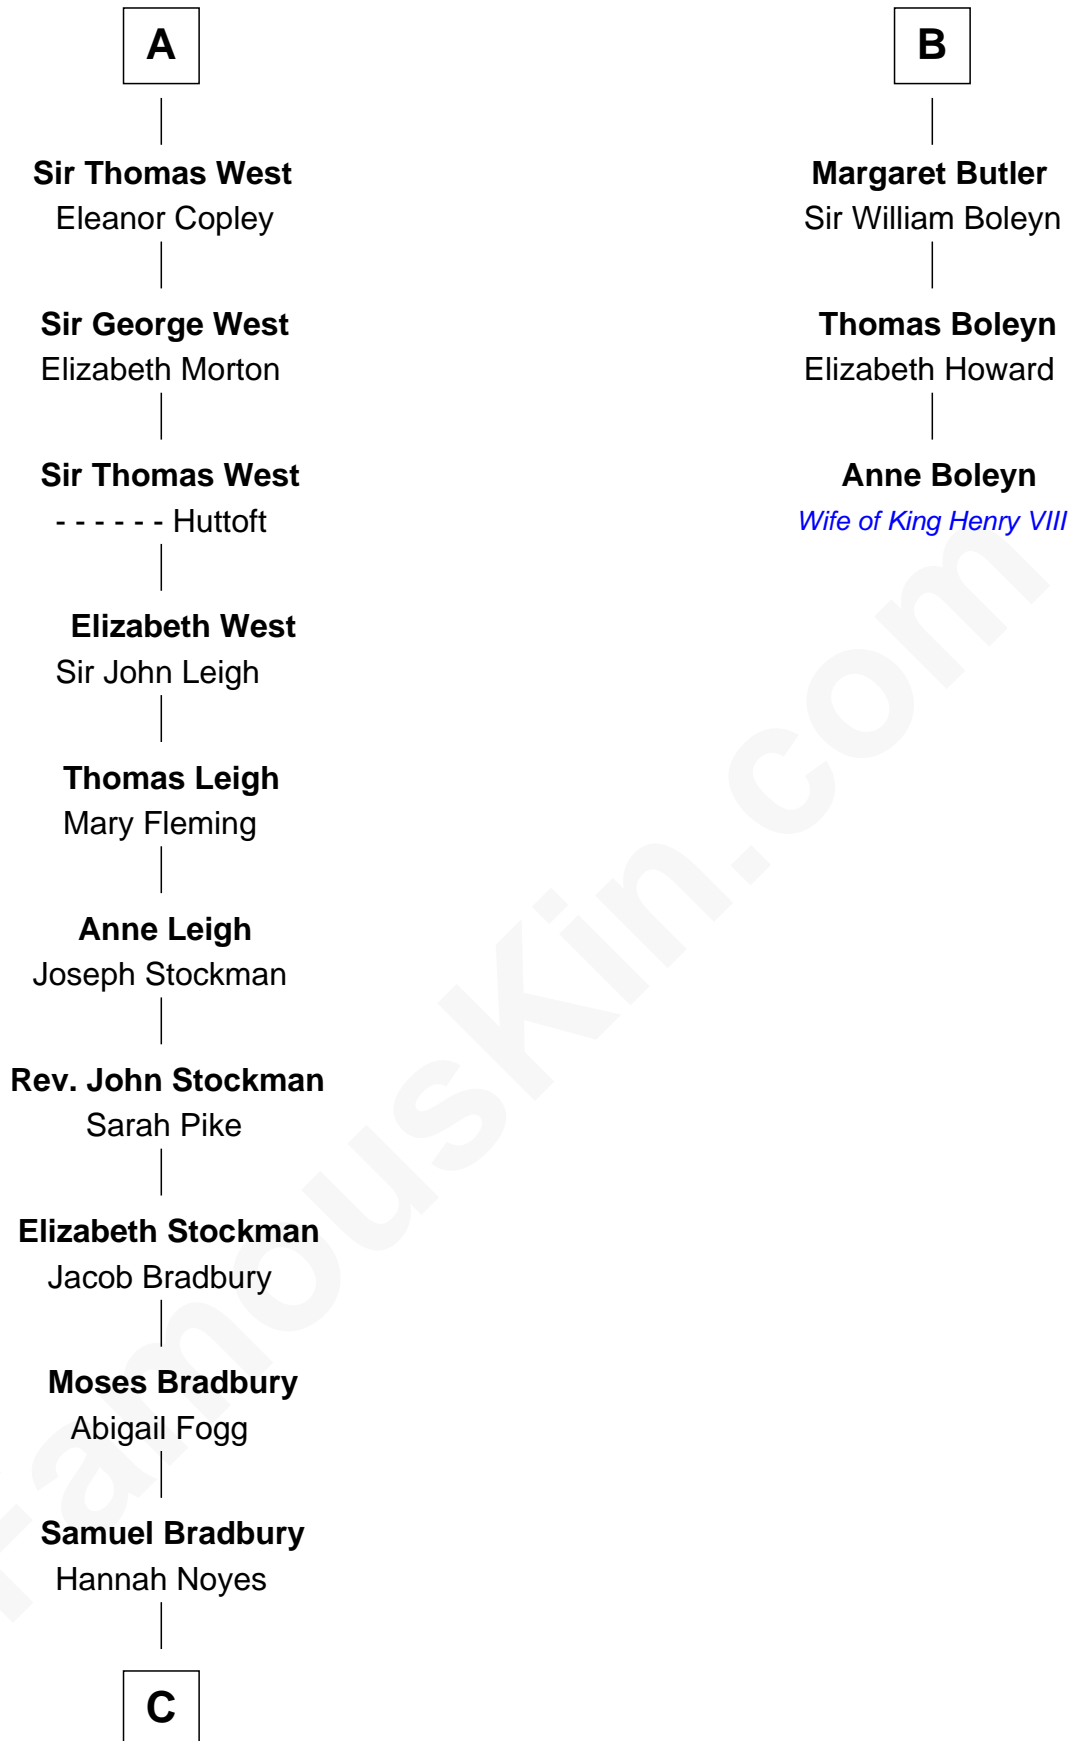

FamousKin.com

Relationship Chart of

Ray Bradbury

Author of The Martian Chronicles

9th cousin 12 times removed of

Anne Boleyn

2nd Wife of King Henry VIII

C

—
Samuel Bradbury
Frances Mary Rothead

—
Samuel Irving Bradbury
Mary Adell Spaulding

—
Samuel Hinkston Bradbury
Minnie Alice Davis

—
Leonard Spaulding Bradbury
Esther Marie Moberg

—
Ray Bradbury
Author of The Martian Chronicles