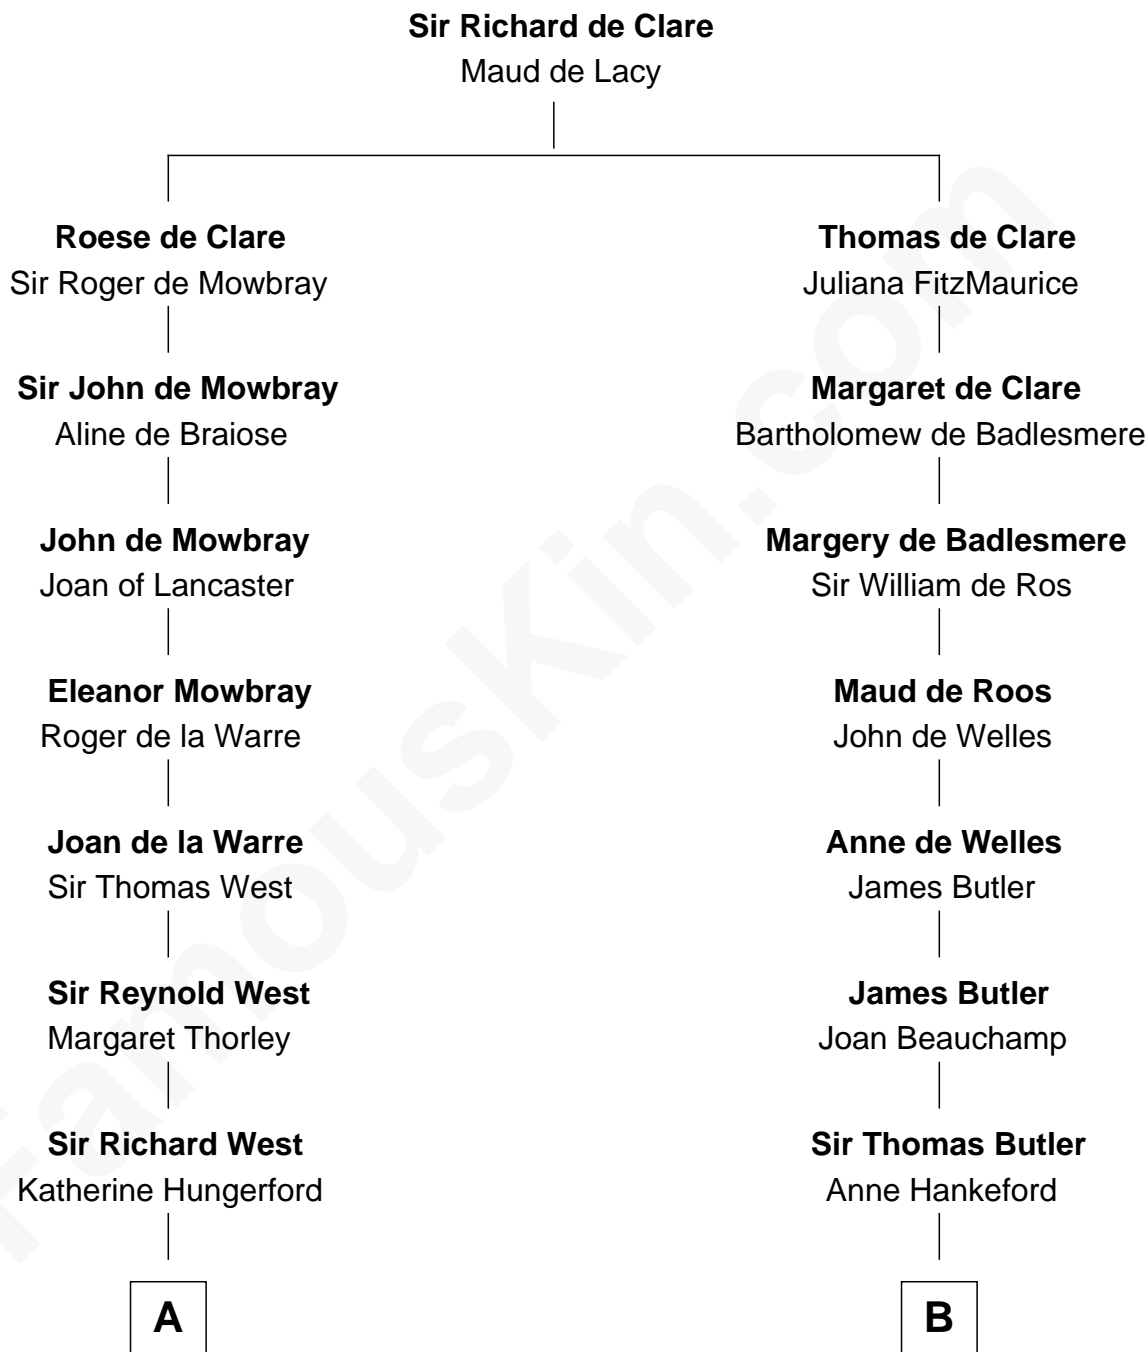

FamousKin.com

Relationship Chart of

Ray Bradbury

Author of The Martian Chronicles

9th cousin 12 times removed of

Anne Boleyn

2nd Wife of King Henry VIII

C

—
Samuel Bradbury
Frances Mary Rothead

—
Samuel Irving Bradbury
Mary Adell Spaulding

—
Samuel Hinkston Bradbury
Minnie Alice Davis

—
Leonard Spaulding Bradbury
Esther Marie Moberg

—
Ray Bradbury
Author of The Martian Chronicles