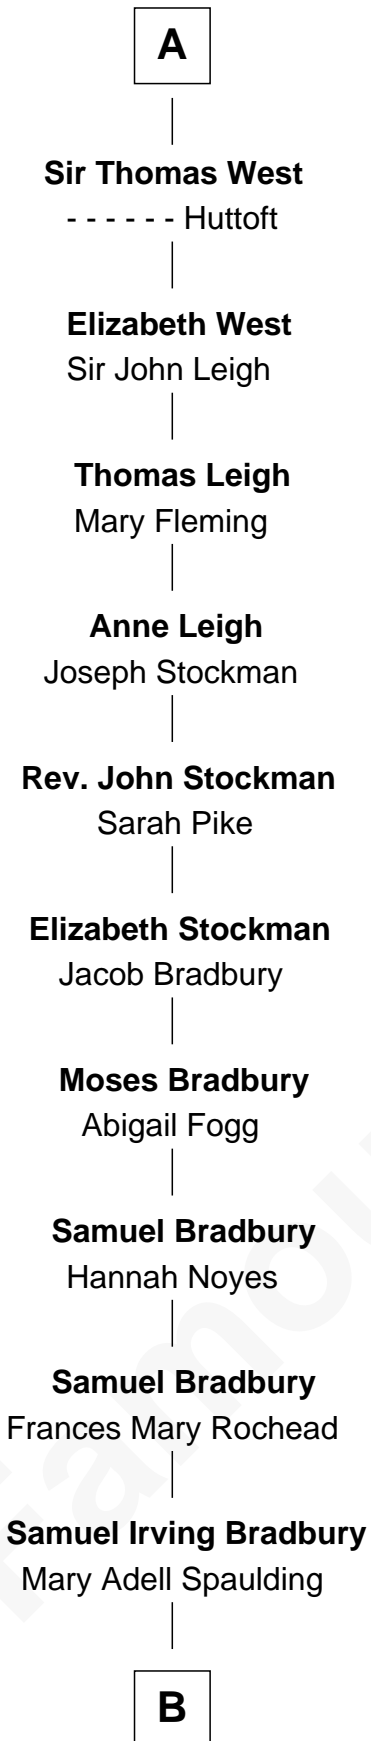

FamousKin.com

Relationship Chart of

Ray Bradbury

Author of The Martian Chronicles

6th cousin 13 times removed of

Anne Boleyn

2nd Wife of King Henry VIII

B

—
Samuel Hinkston Bradbury

Minnie Alice Davis

—
Leonard Spaulding Bradbury

Esther Marie Moberg

—
Ray Bradbury

Author of [The Martian Chronicles](#)

FamousKin.com