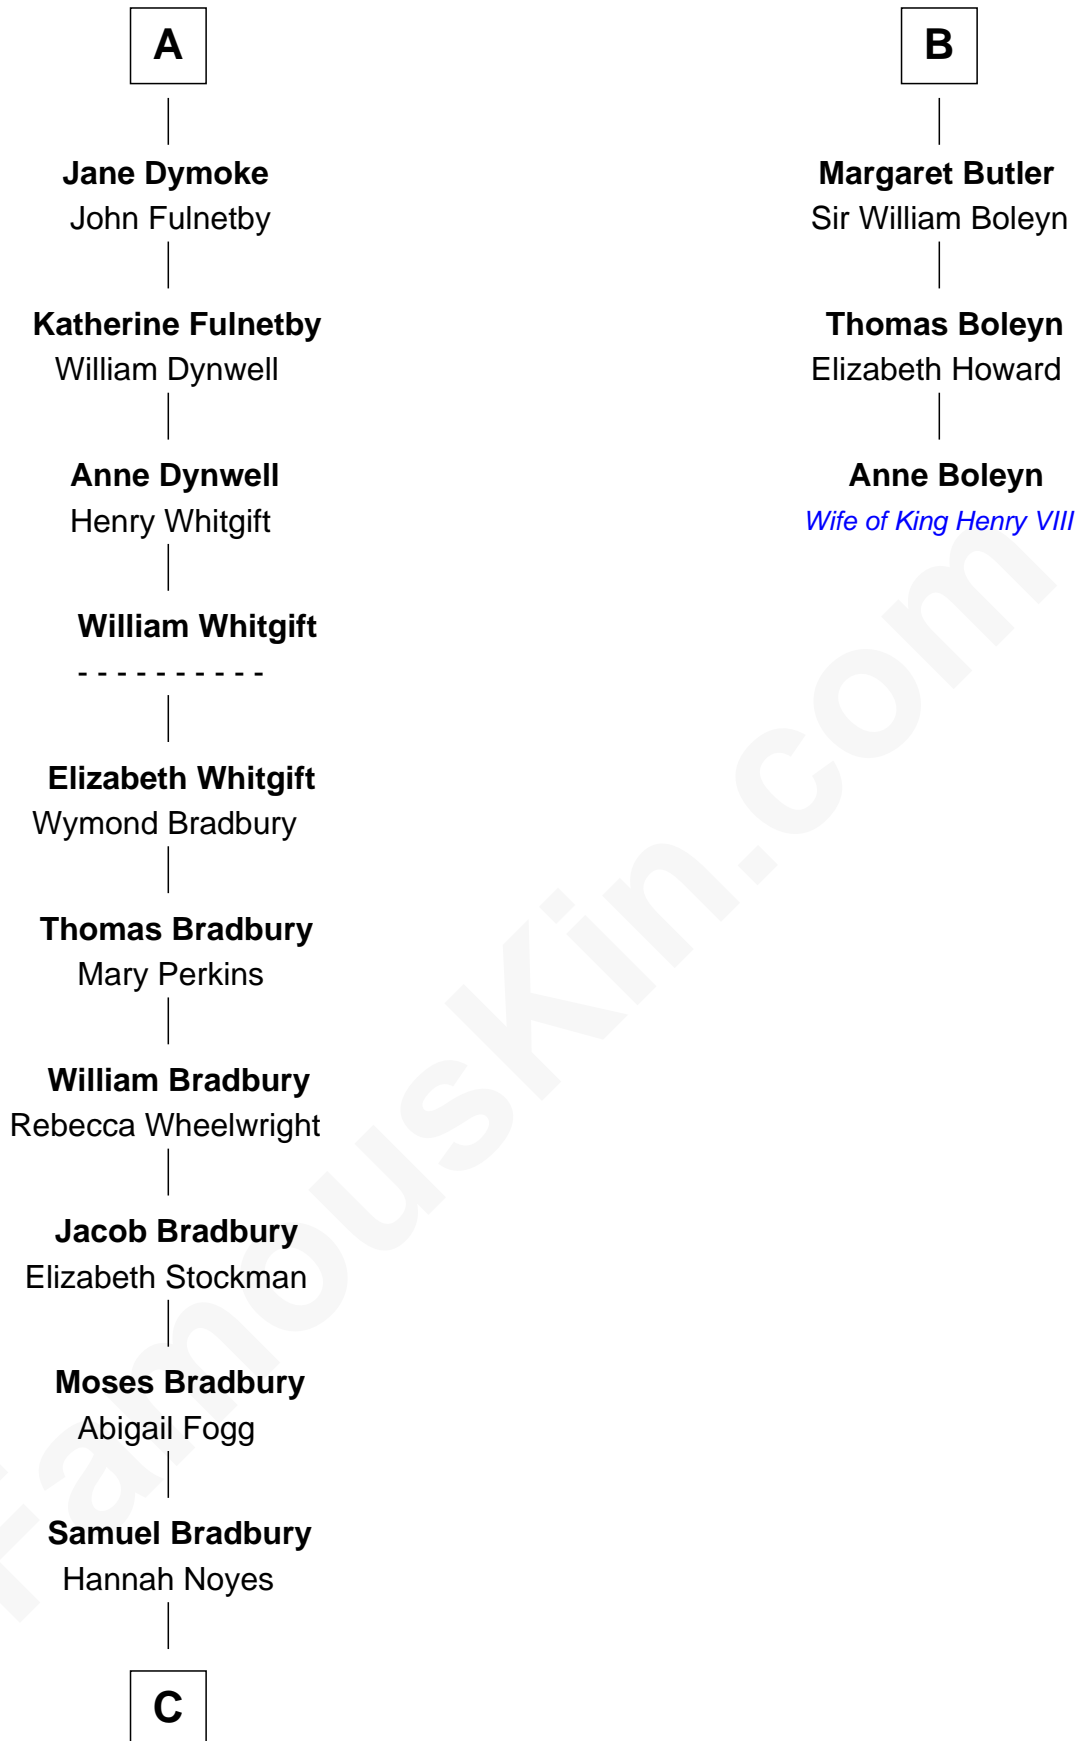

FamousKin.com

Relationship Chart of

Ray Bradbury

Author of The Martian Chronicles

9th cousin 12 times removed of

Anne Boleyn

2nd Wife of King Henry VIII

C

—
Samuel Bradbury
Frances Mary Rothead

—
Samuel Irving Bradbury
Mary Adell Spaulding

—
Samuel Hinkston Bradbury
Minnie Alice Davis

—
Leonard Spaulding Bradbury
Esther Marie Moberg

—
Ray Bradbury
Author of The Martian Chronicles