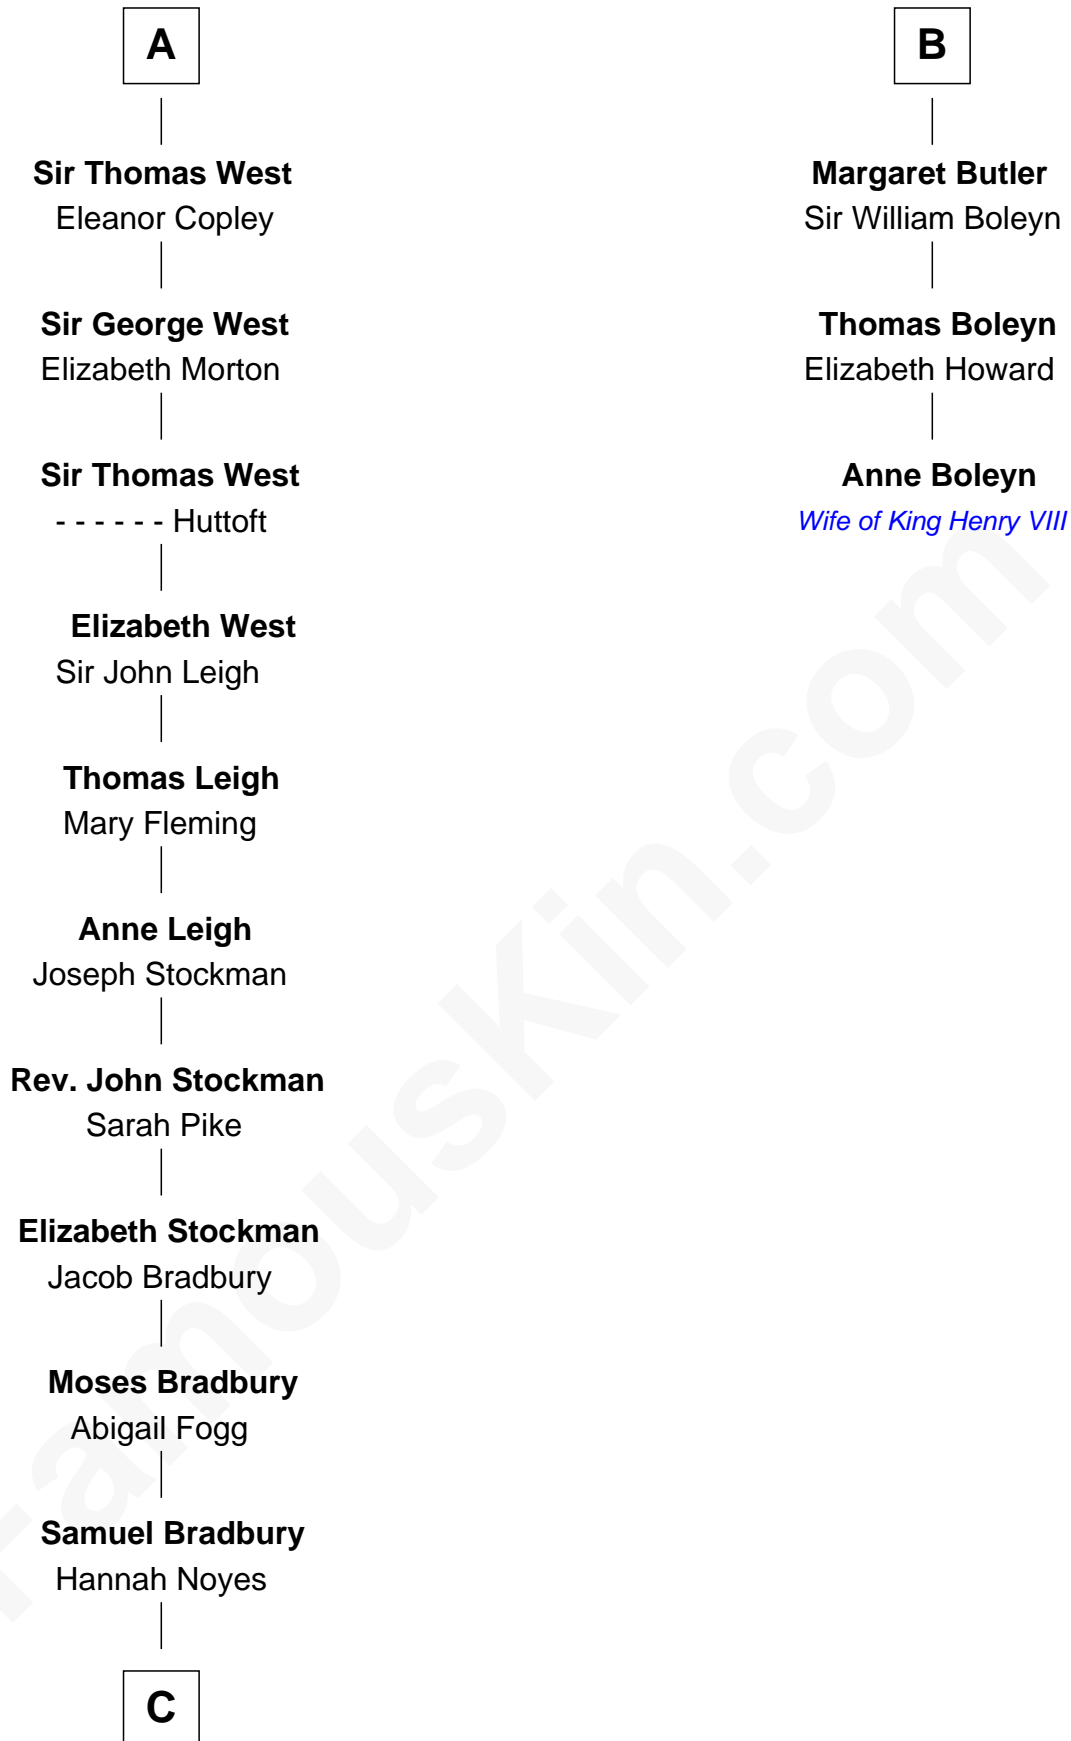

FamousKin.com

Relationship Chart of

Ray Bradbury

Author of The Martian Chronicles

9th cousin 12 times removed of

Anne Boleyn

2nd Wife of King Henry VIII

Robert I, Count of Artois

Matilda of Brabant

C

—
Samuel Bradbury
Frances Mary Rothead

—
Samuel Irving Bradbury
Mary Adell Spaulding

—
Samuel Hinkston Bradbury
Minnie Alice Davis

—
Leonard Spaulding Bradbury
Esther Marie Moberg

—
Ray Bradbury
Author of The Martian Chronicles