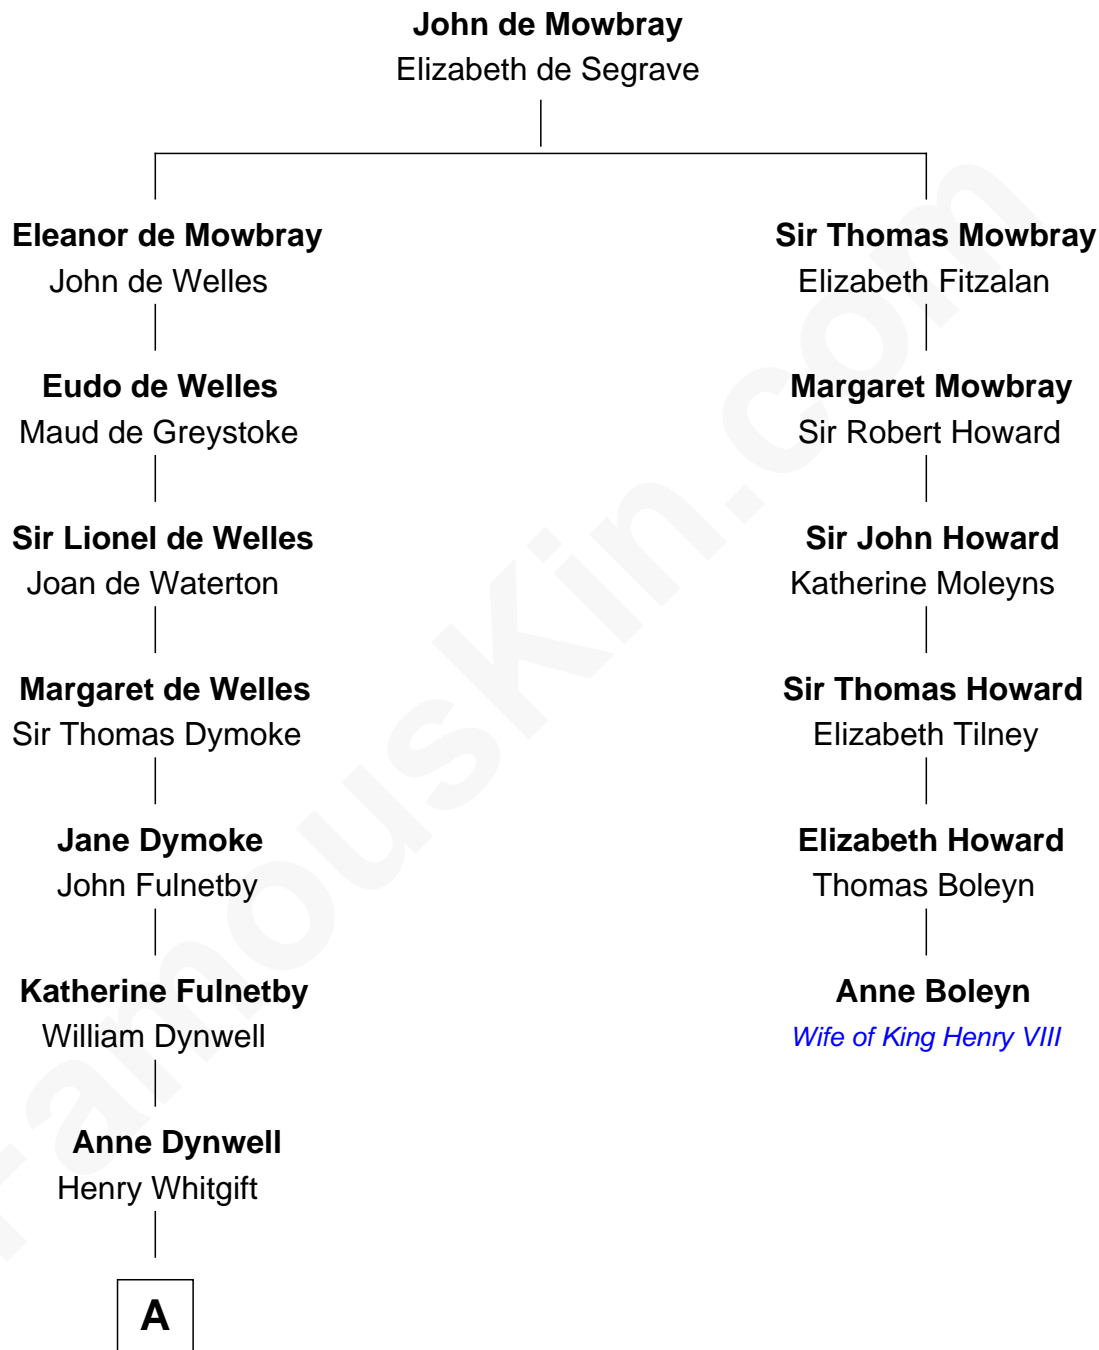

FamousKin.com

Relationship Chart of

Ray Bradbury

Author of The Martian Chronicles

5th cousin 13 times removed of

Anne Boleyn

2nd Wife of King Henry VIII

B

Leonard Spaulding Bradbury

Esther Marie Moberg

Ray Bradbury

Author of The Martian Chronicles

FamousKin.com