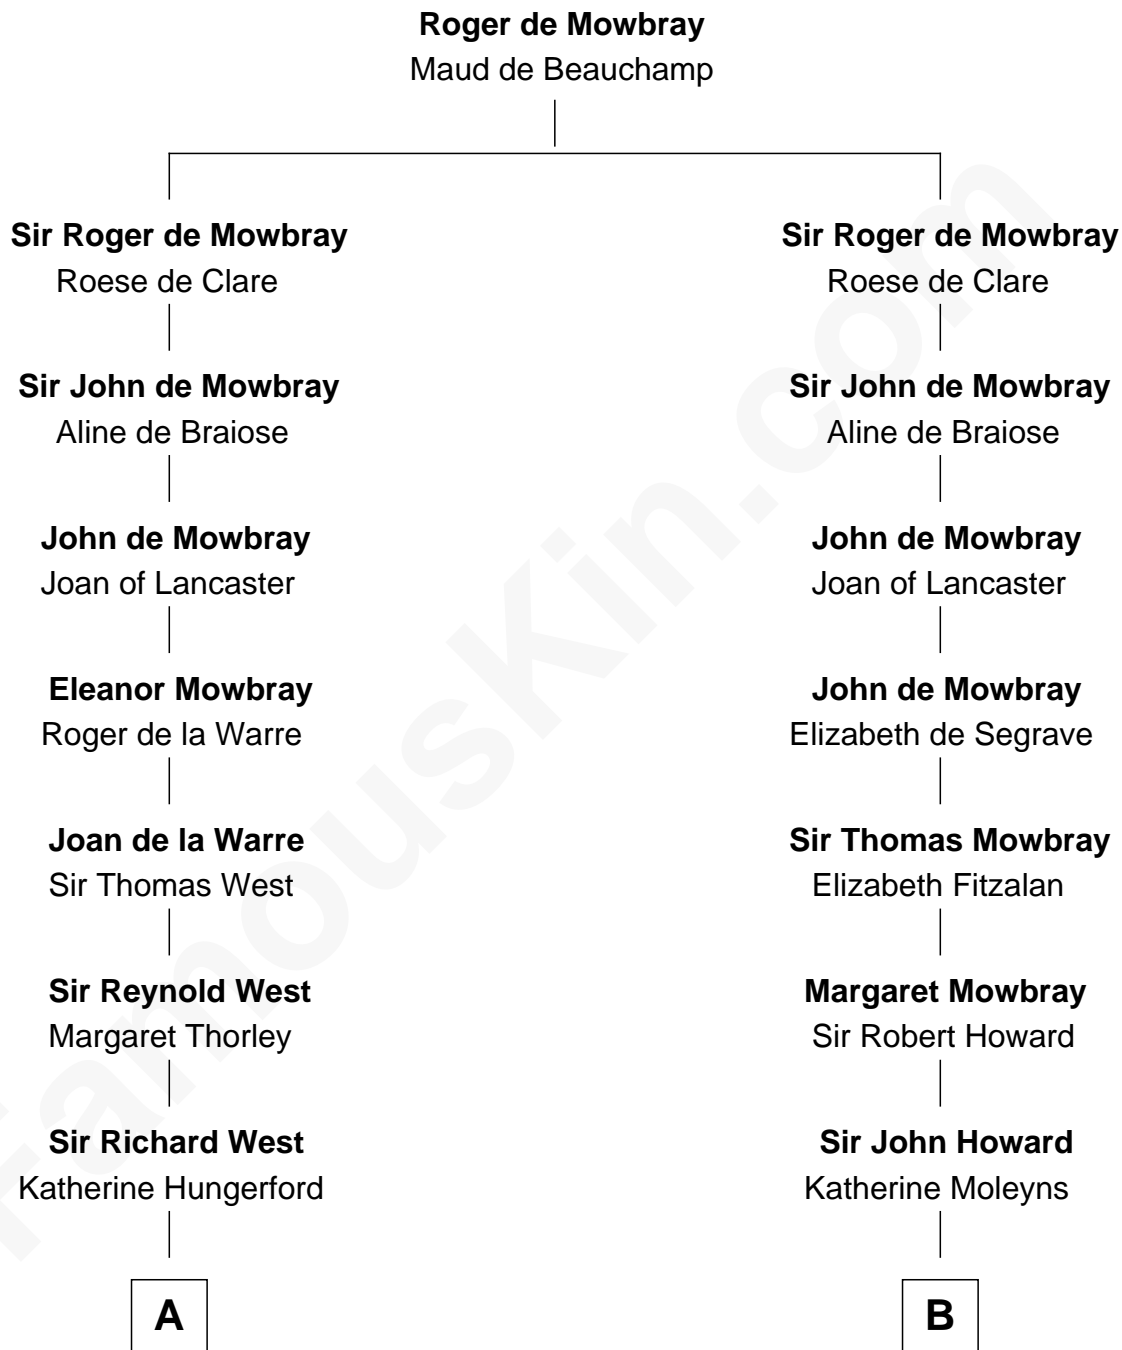

FamousKin.com

Relationship Chart of

Ray Bradbury

Author of The Martian Chronicles

9th cousin 12 times removed of

Anne Boleyn

2nd Wife of King Henry VIII