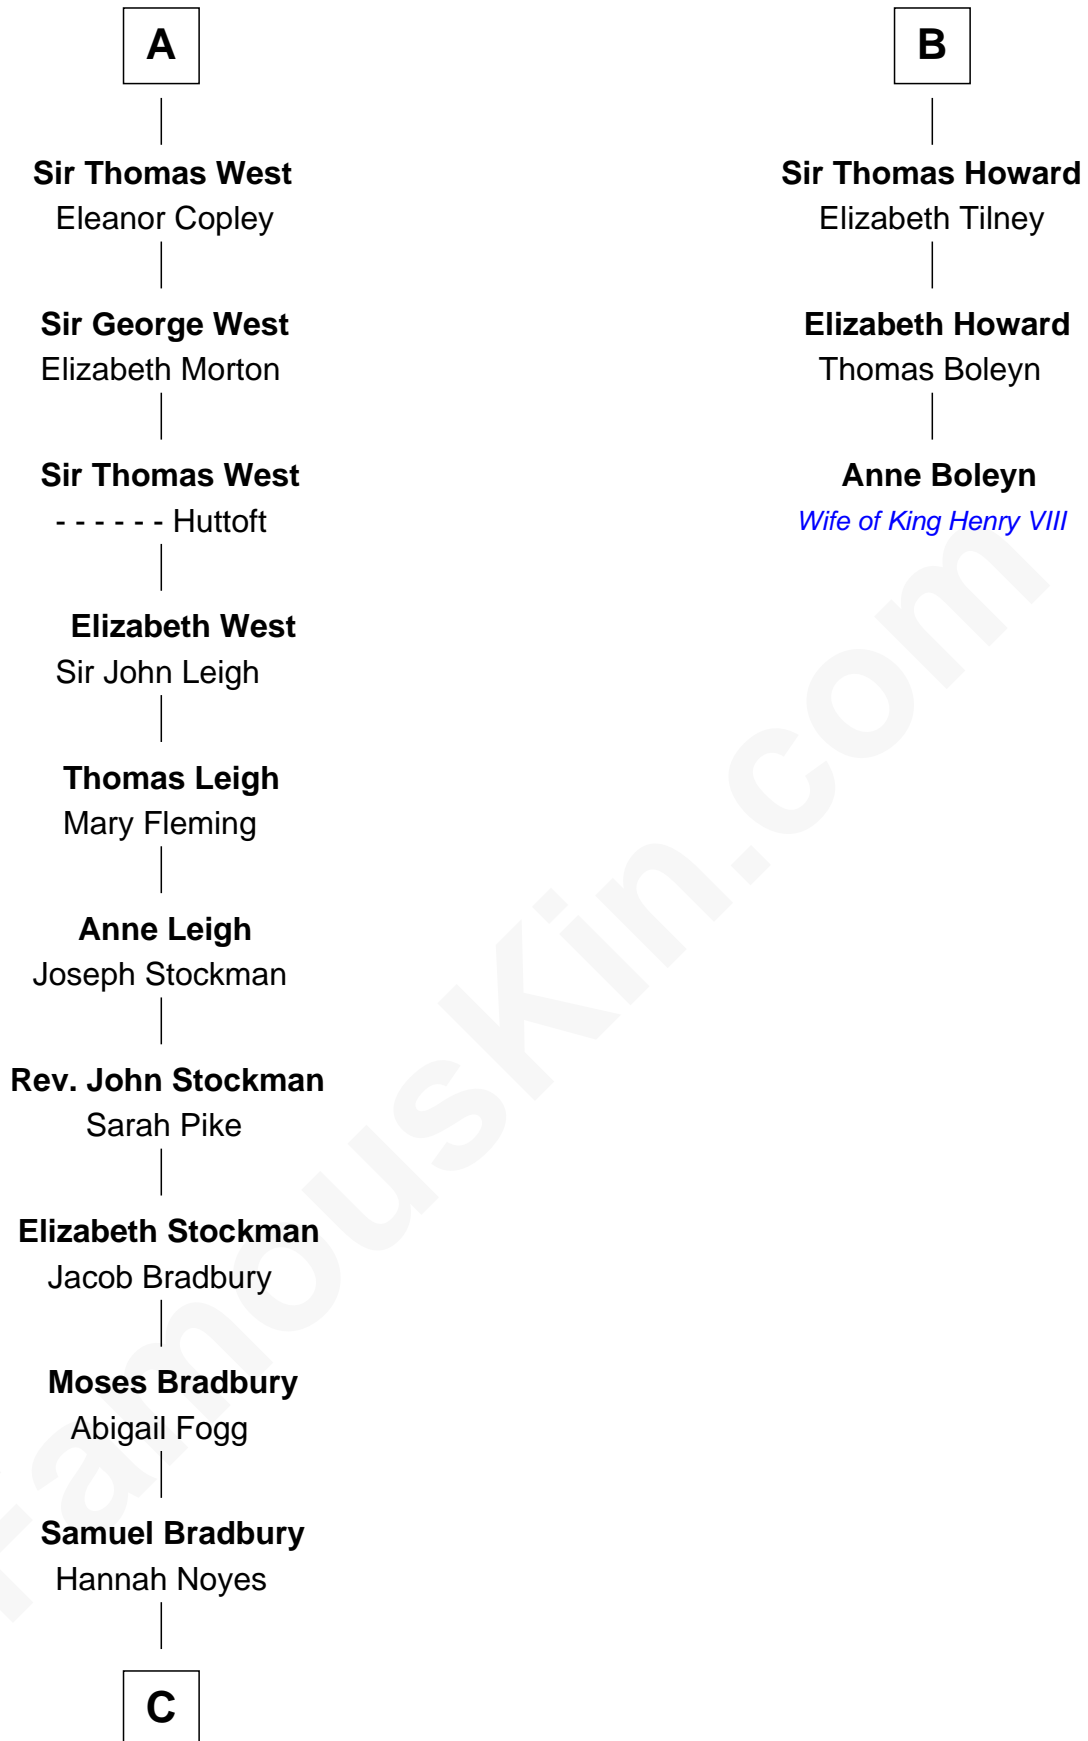

## Relationship Chart of

### Ray Bradbury

*Author of The Martian Chronicles*

9th cousin 12 times removed of

### Anne Boleyn

*2nd Wife of King Henry VIII*

**C**

—  
**Samuel Bradbury**  
Frances Mary Rothead

—  
**Samuel Irving Bradbury**  
Mary Adell Spaulding

—  
**Samuel Hinkston Bradbury**  
Minnie Alice Davis