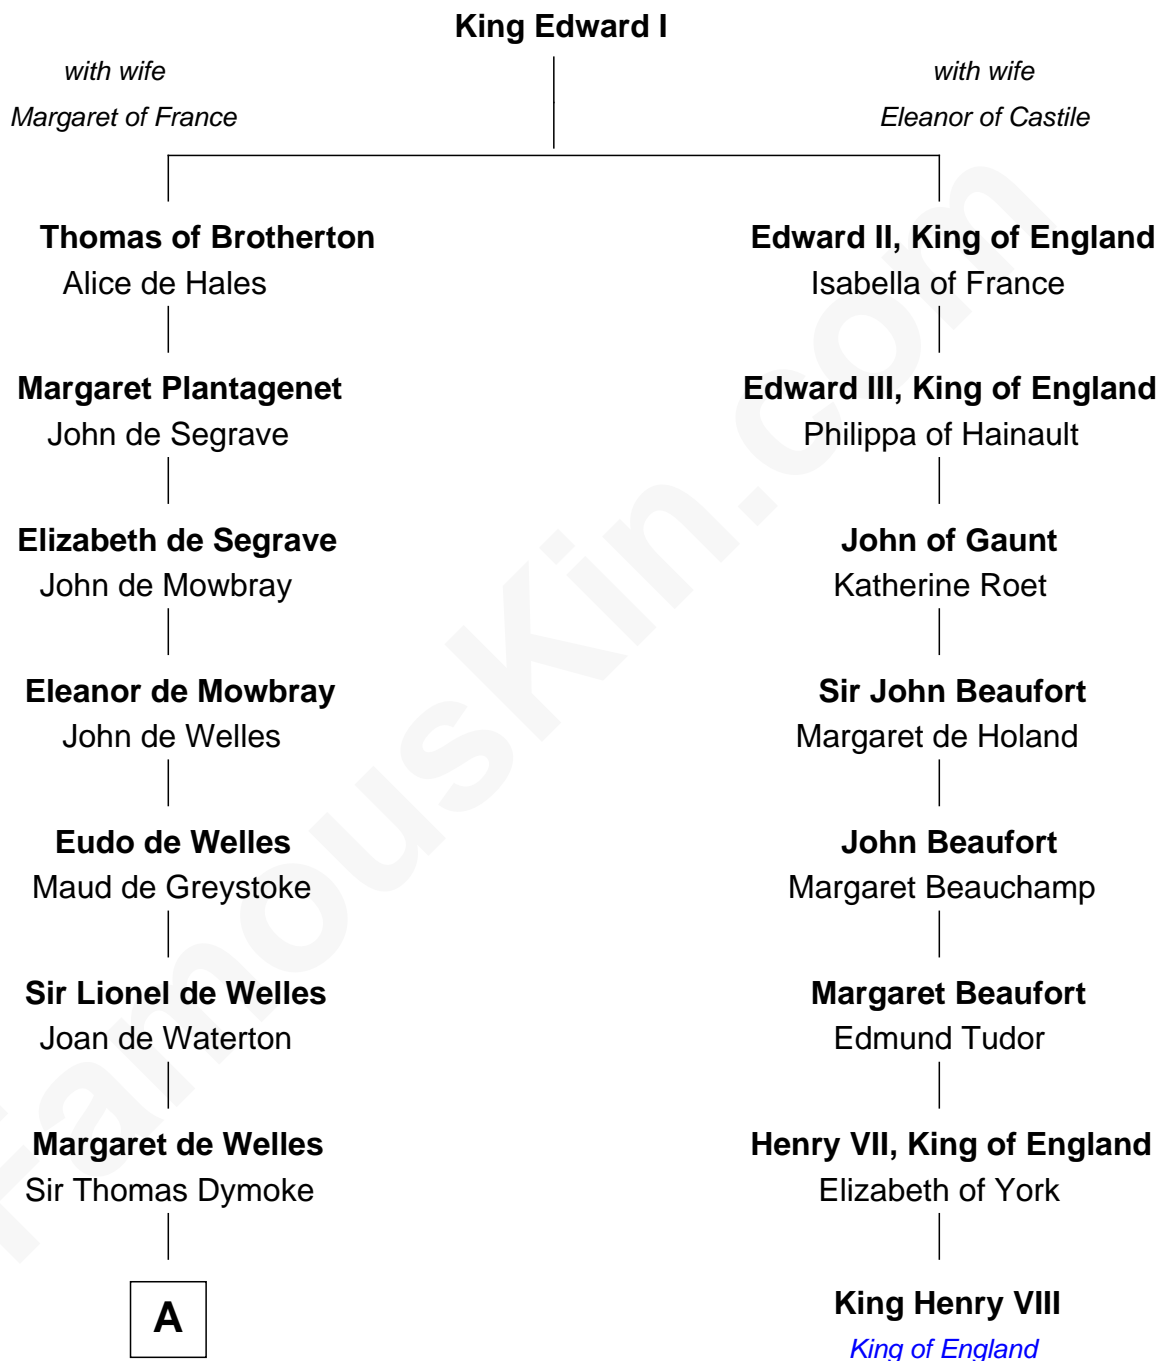

## Relationship Chart of

### Ray Bradbury

*Author of The Martian Chronicles*

7th cousin 14 times removed of

### King Henry VIII

*King of England*

**B**

—  
**Samuel Bradbury**

Frances Mary Rothead

—  
**Samuel Irving Bradbury**

Mary Adell Spaulding

—  
**Samuel Hinkston Bradbury**