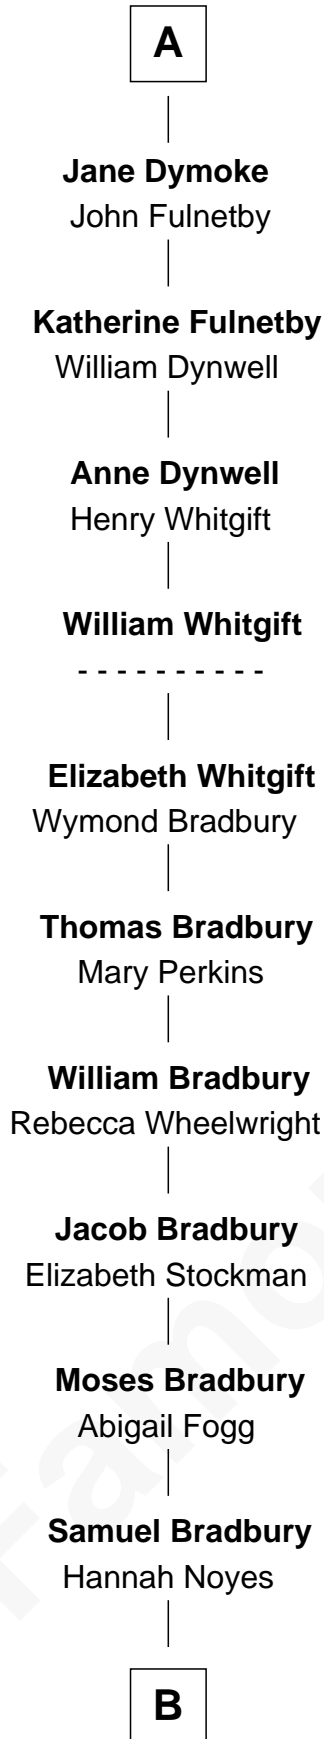

# FamousKin.com

## Relationship Chart of

### Ray Bradbury

*Author of The Martian Chronicles*

7th cousin 14 times removed of

### King Henry VIII

*King of England*

**B**

—  
**Samuel Bradbury**

Frances Mary Rothead

—  
**Samuel Irving Bradbury**

Mary Adell Spaulding

—  
**Samuel Hinkston Bradbury**