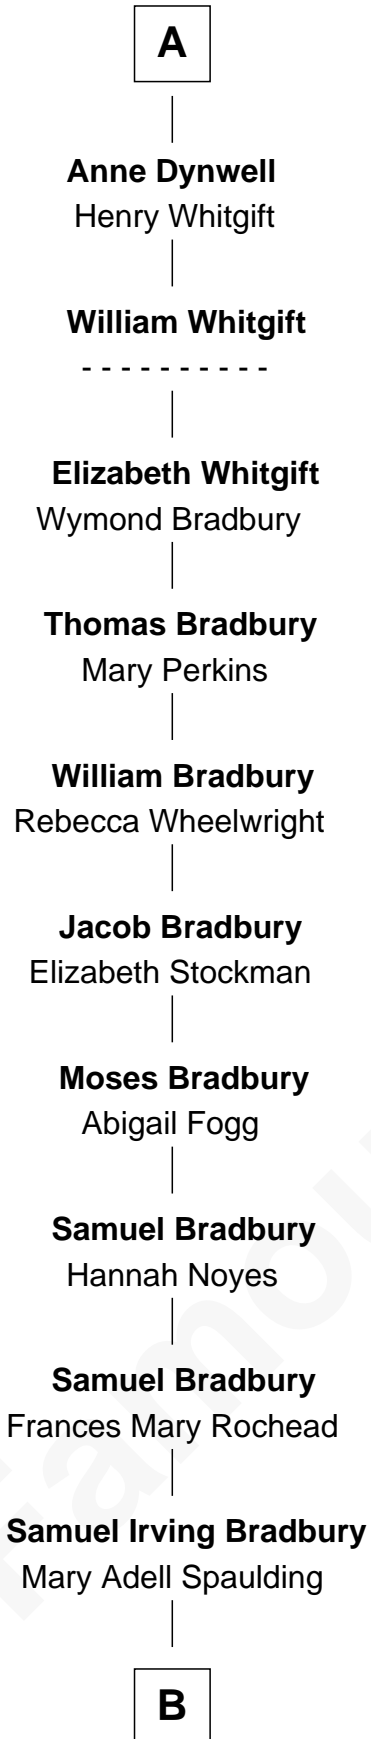

FamousKin.com

Relationship Chart of

Ray Bradbury

Author of The Martian Chronicles

5th cousin 14 times removed of

King Henry VIII
King of England

B

—
Samuel Hinkston Bradbury

Minnie Alice Davis

—
Leonard Spaulding Bradbury

Esther Marie Moberg

—
Ray Bradbury

Author of [The Martian Chronicles](#)

FamousKin.com