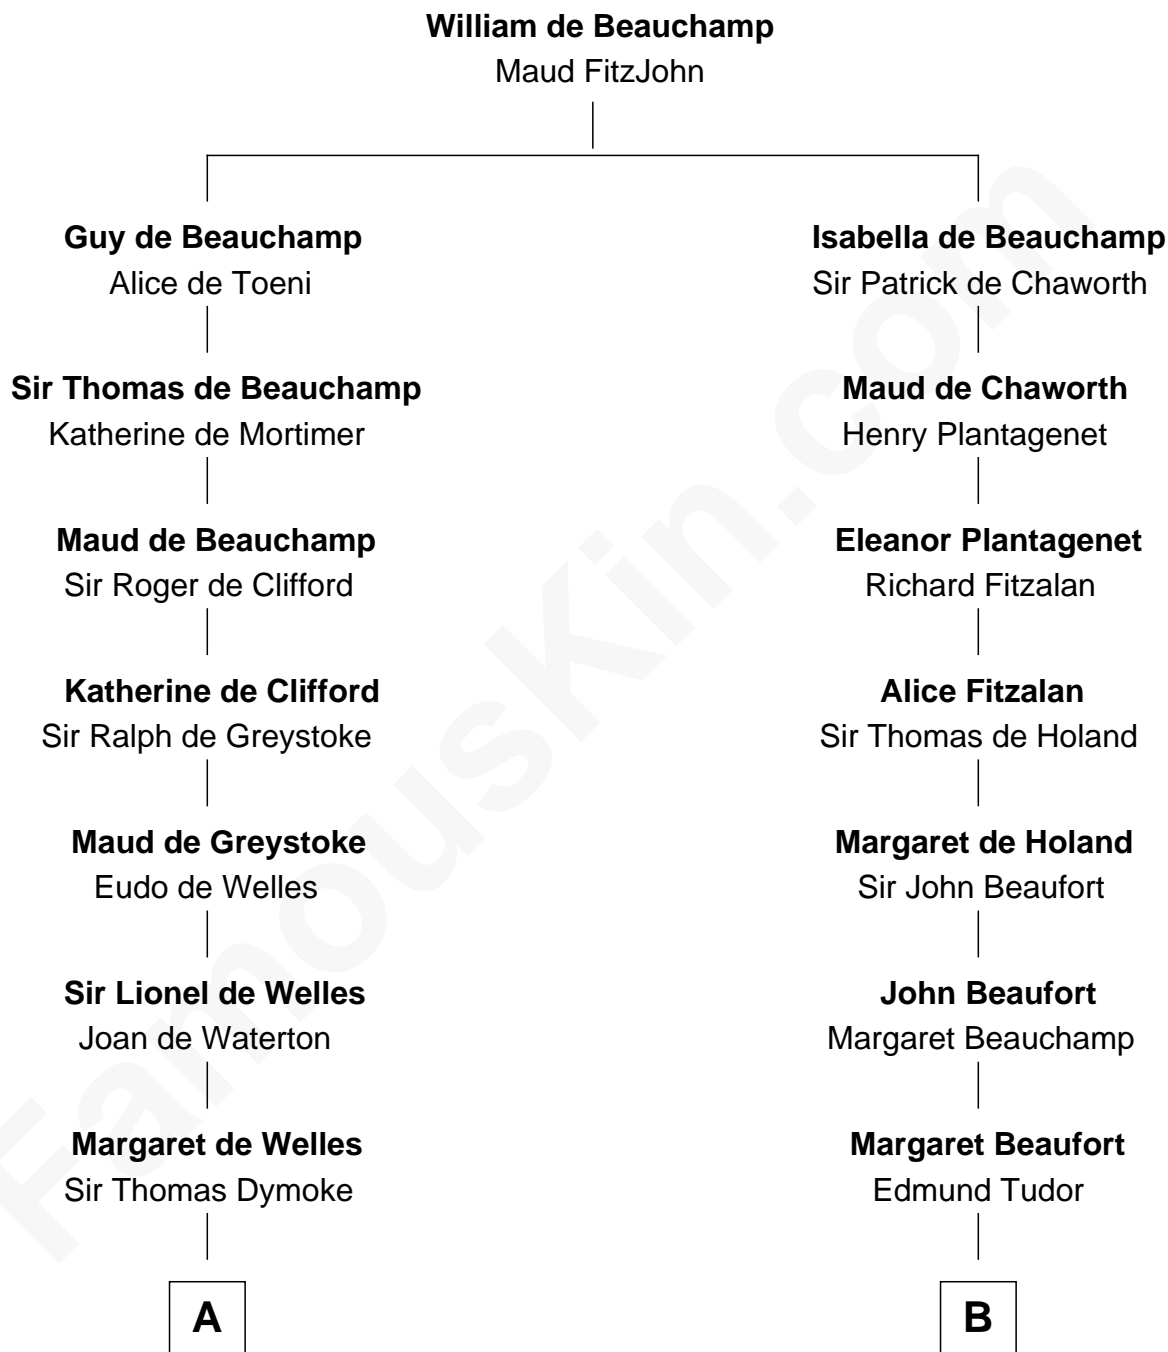

FamousKin.com Relationship Chart of

Ray Bradbury

Author of The Martian Chronicles

8th cousin 13 times removed of

King Henry VIII

King of England

C

—
Samuel Bradbury
Frances Mary Rothead

—
Samuel Irving Bradbury
Mary Adell Spaulding

—
Samuel Hinkston Bradbury
Minnie Alice Davis

—
Leonard Spaulding Bradbury
Esther Marie Moberg

—
Ray Bradbury
Author of The Martian Chronicles

FamousKin.com