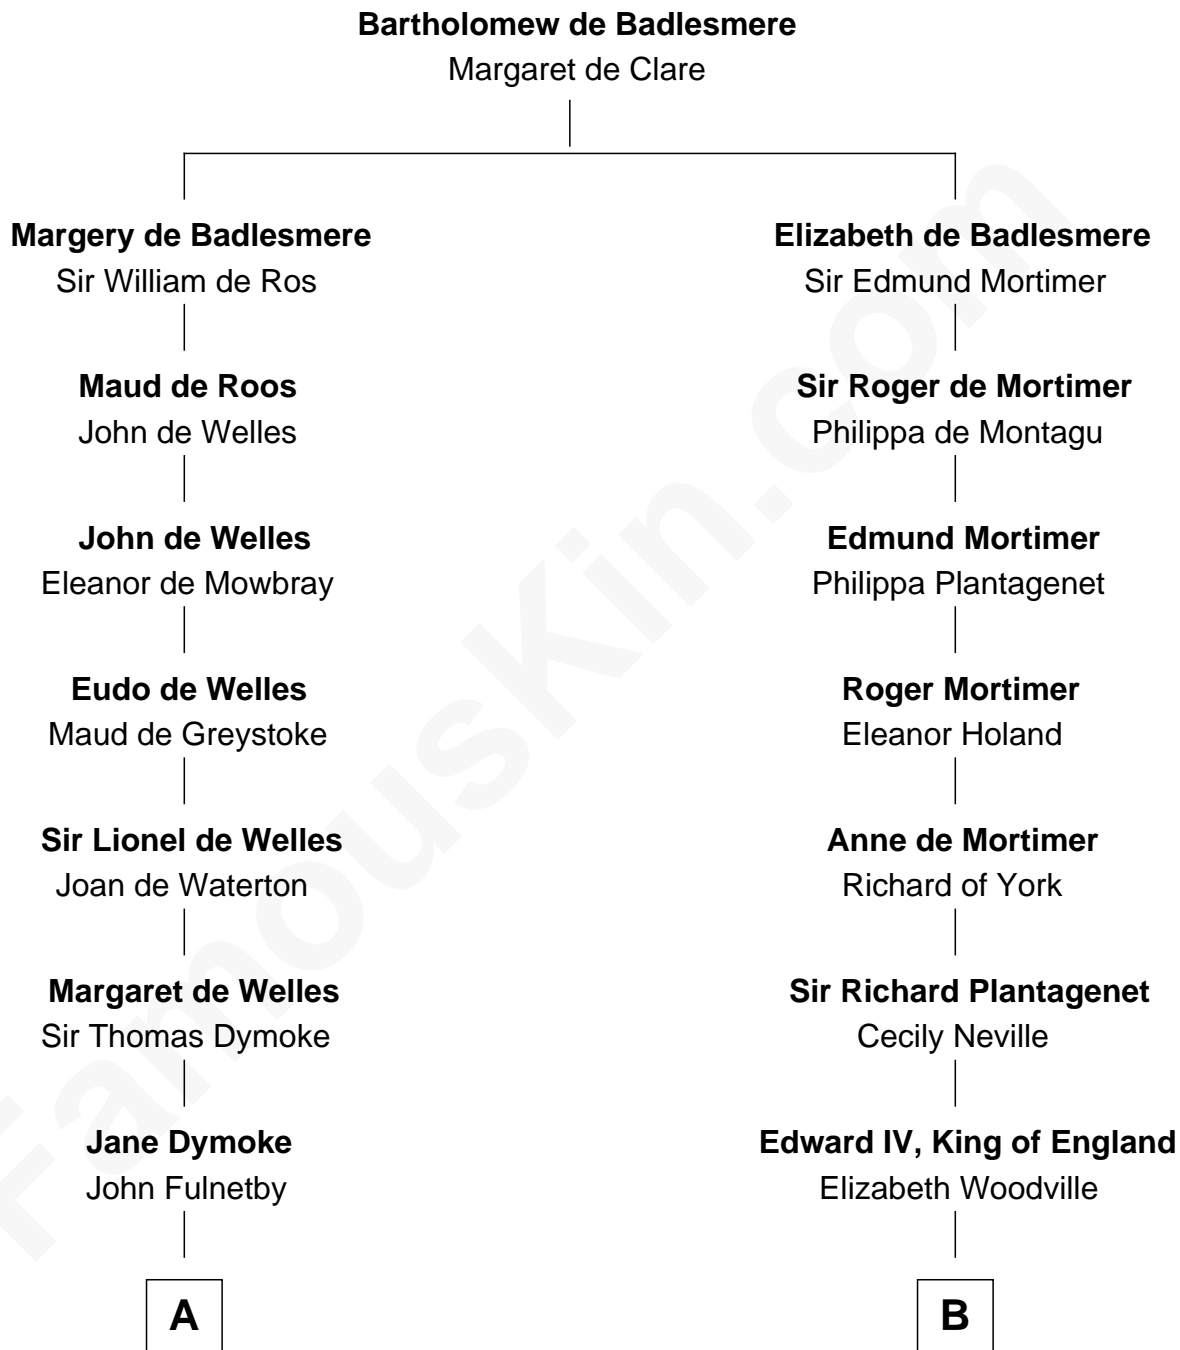

# FamousKin.com Relationship Chart of

**Ray Bradbury**

*Author of The Martian Chronicles*

8th cousin 12 times removed of

**King Henry VIII**

*King of England*

**C**

—  
**Samuel Irving Bradbury**

Mary Adell Spaulding

—  
**Samuel Hinkston Bradbury**

Minnie Alice Davis

—  
**Leonard Spaulding Bradbury**

Esther Marie Moberg

—  
**Ray Bradbury**

*Author of [The Martian Chronicles](#)*

FamousKin.com