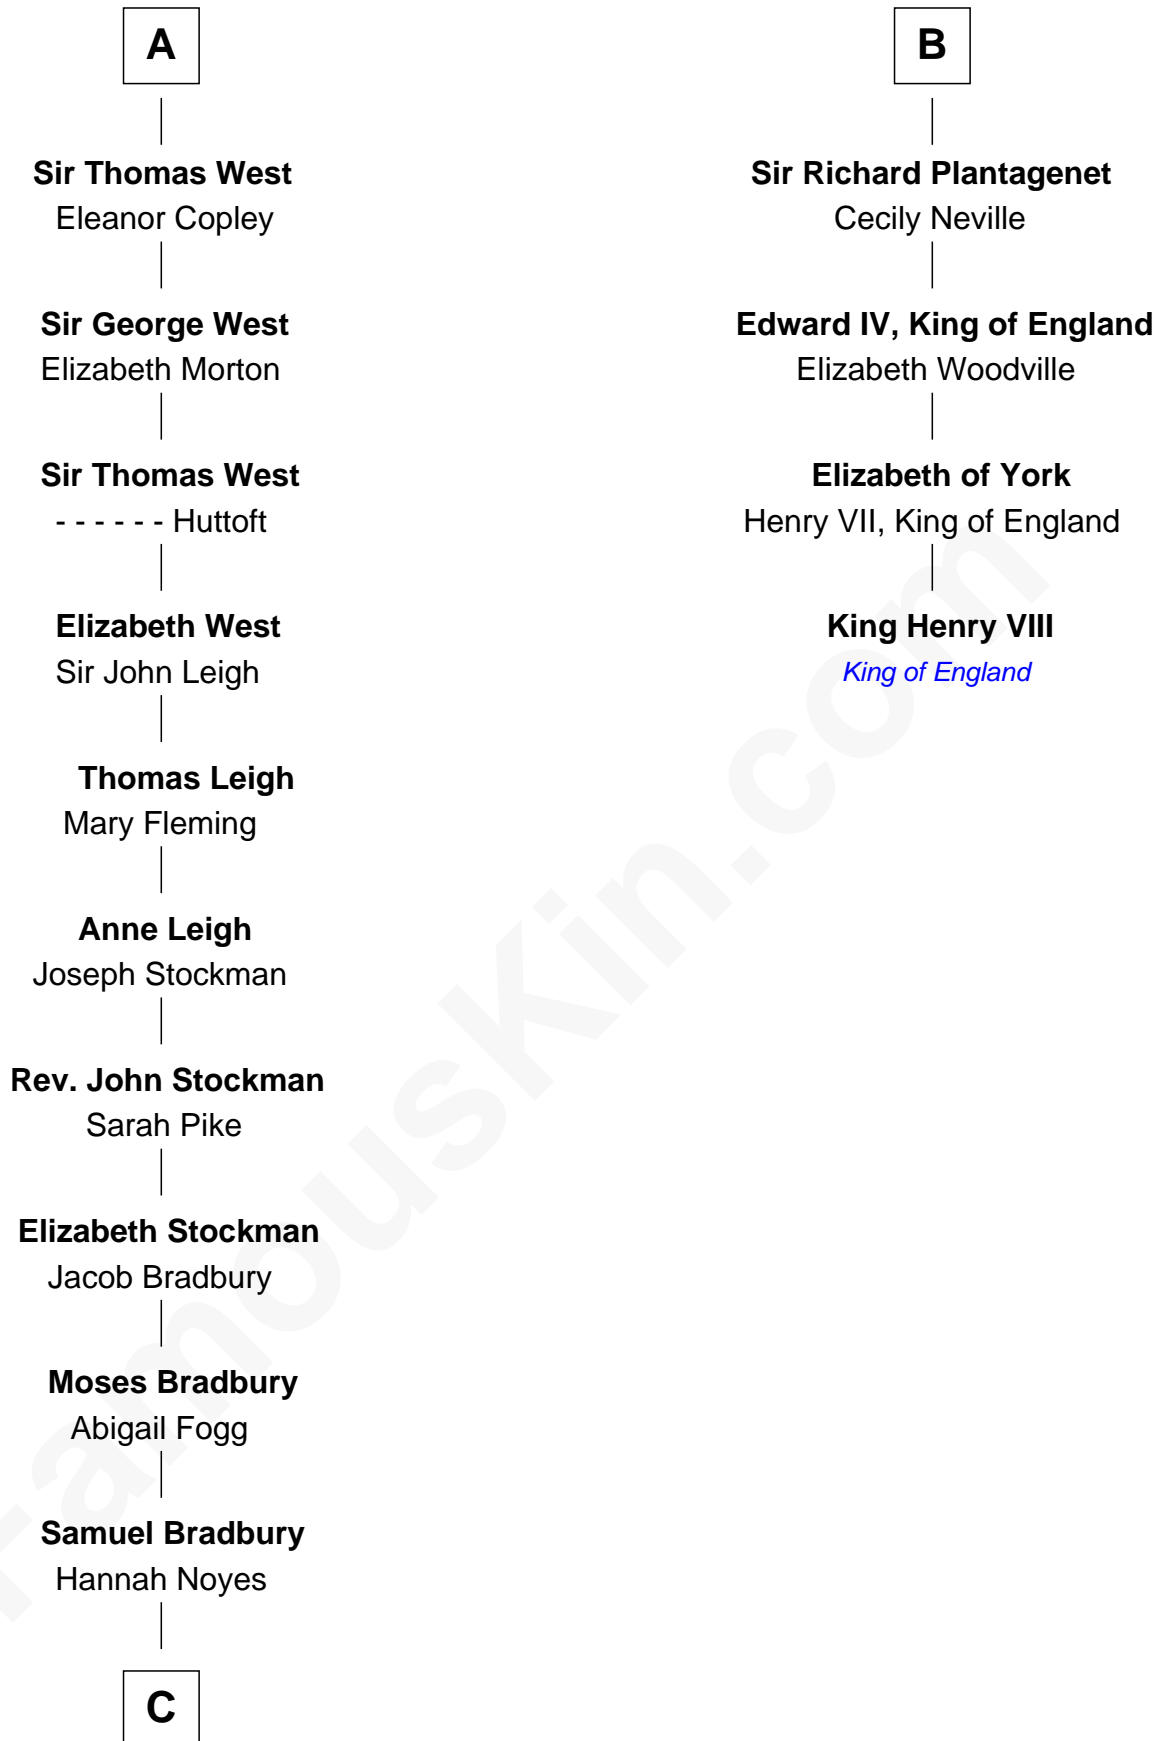

## Relationship Chart of

### Ray Bradbury

*Author of The Martian Chronicles*

10th cousin 11 times removed of

**King Henry VIII**  
*King of England*

**C**

—  
**Samuel Bradbury**  
Frances Mary Rothead

—  
**Samuel Irving Bradbury**  
Mary Adell Spaulding