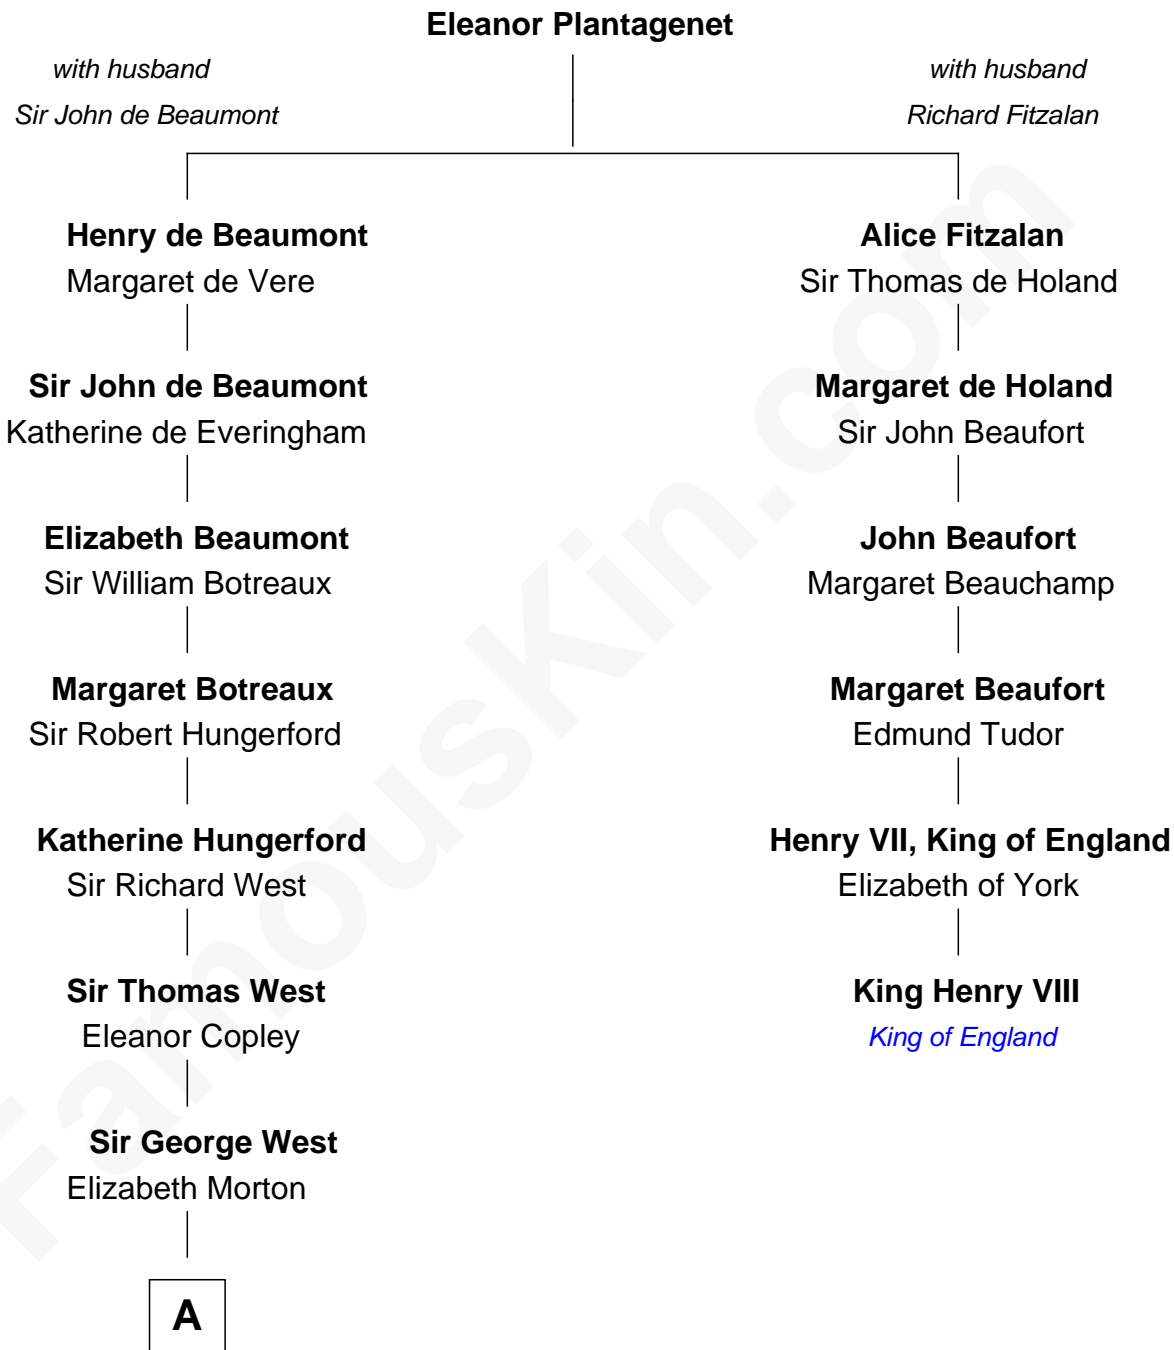

FamousKin.com

Relationship Chart of

Ray Bradbury

Author of The Martian Chronicles

5th cousin 14 times removed of

King Henry VIII

King of England

B

—
Samuel Hinkston Bradbury

Minnie Alice Davis

—
Leonard Spaulding Bradbury

Esther Marie Moberg

—
Ray Bradbury

Author of [The Martian Chronicles](#)

FamousKin.com