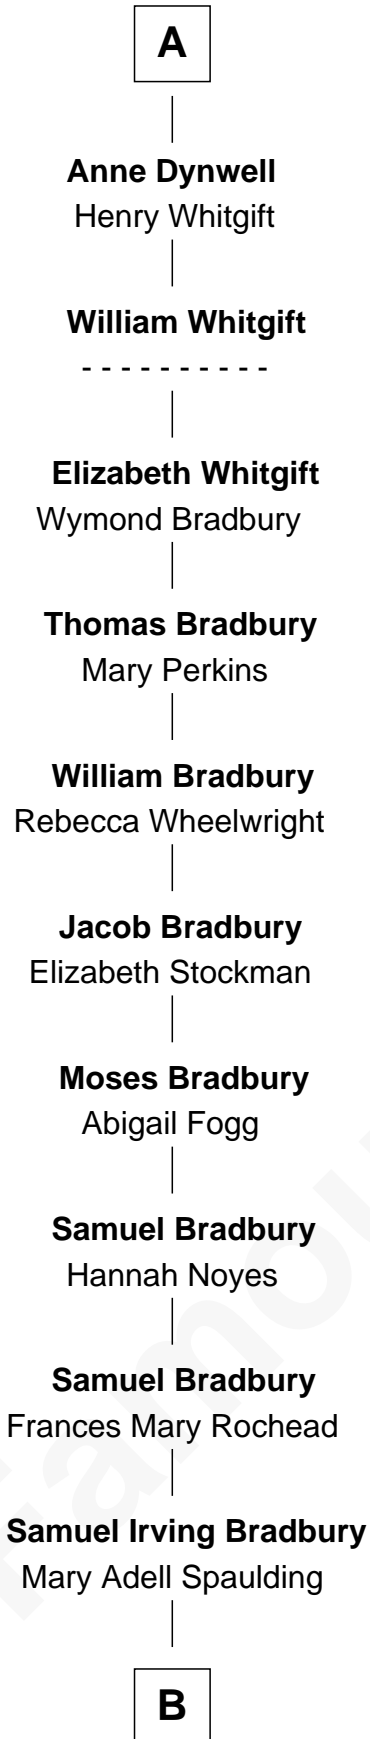

FamousKin.com Relationship Chart of

Ray Bradbury

Author of The Martian Chronicles

5th cousin 14 times removed of

King Henry VIII

King of England

Sir Henry de Percy

Idoine de Clifford

B

—
Samuel Hinkston Bradbury

Minnie Alice Davis

—
Leonard Spaulding Bradbury

Esther Marie Moberg

—
Ray Bradbury

Author of [The Martian Chronicles](#)

FamousKin.com