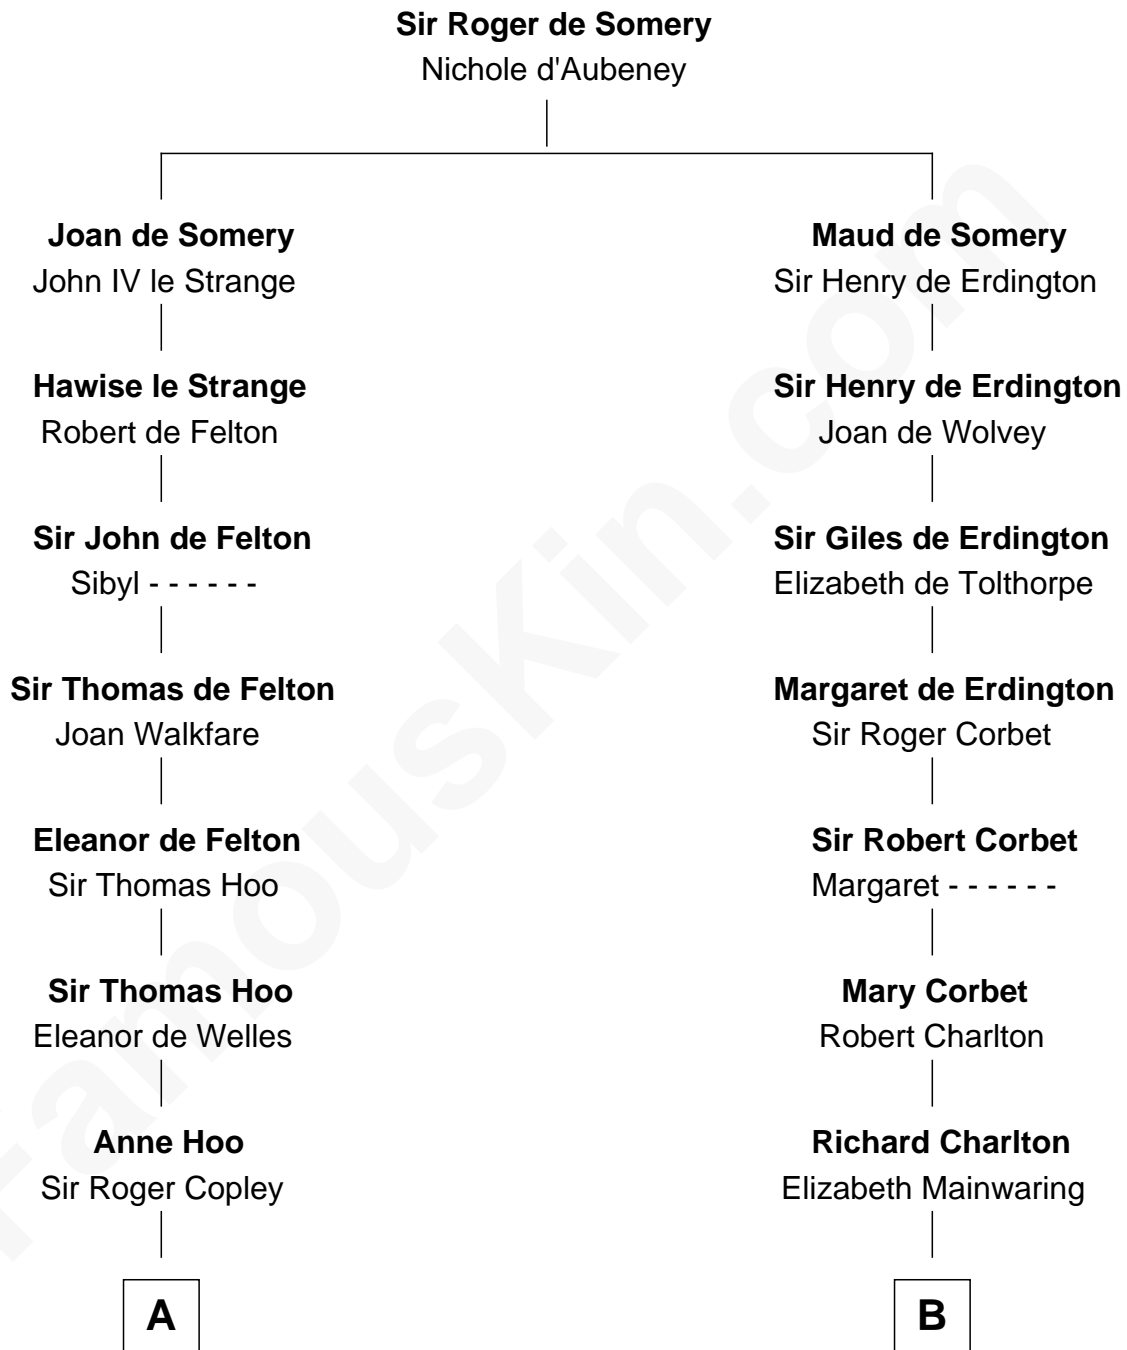

FamousKin.com

Relationship Chart of

Ray Bradbury

Author of The Martian Chronicles

16th cousin 5 times removed of

Francis Lightfoot Lee

Signer of the Declaration of Independence

C

—
Samuel Bradbury
Frances Mary Rothead

—
Samuel Irving Bradbury
Mary Adell Spaulding

—
Samuel Hinkston Bradbury
Minnie Alice Davis

—
Leonard Spaulding Bradbury
Esther Marie Moberg

—
Ray Bradbury
Author of The Martian Chronicles