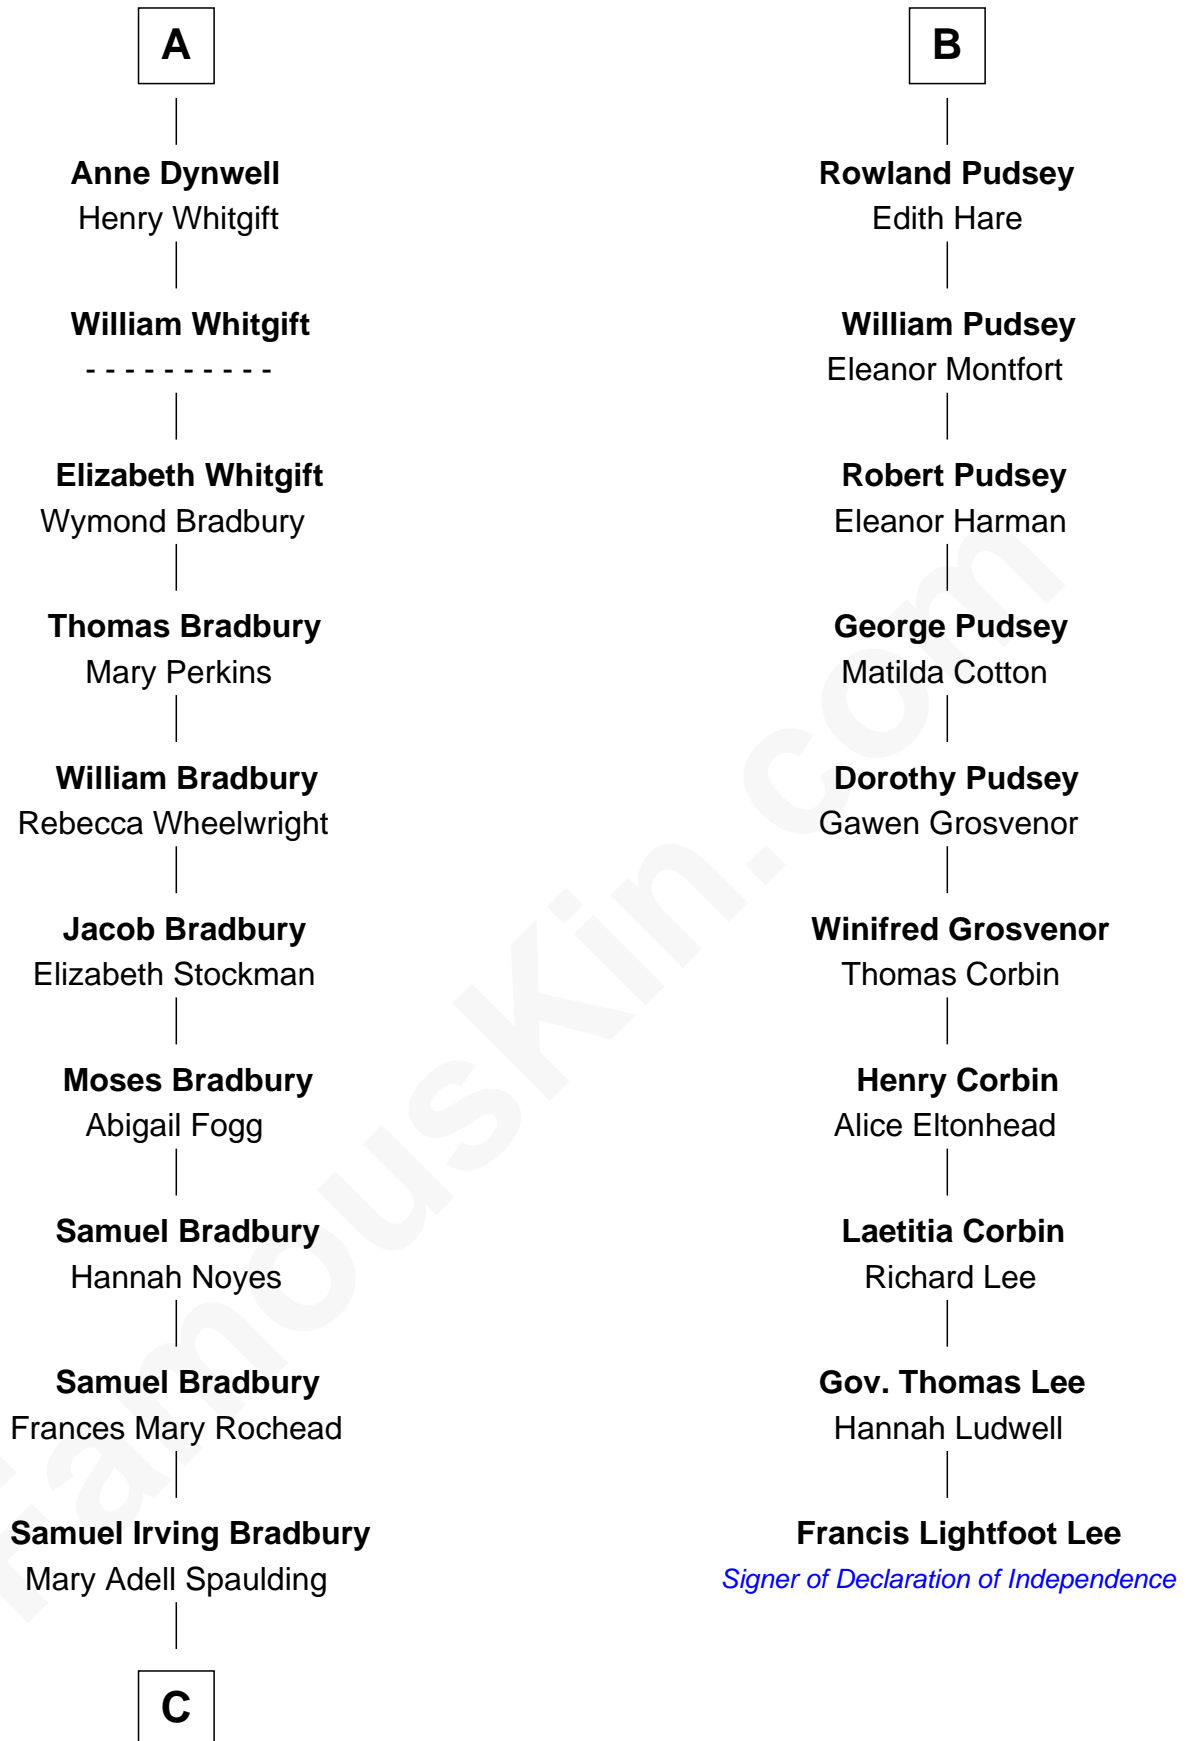

FamousKin.com

Relationship Chart of

Ray Bradbury

Author of The Martian Chronicles

16th cousin 3 times removed of

Francis Lightfoot Lee

Signer of the Declaration of Independence

C

—
Samuel Hinkston Bradbury

Minnie Alice Davis

—
Leonard Spaulding Bradbury

Esther Marie Moberg

—
Ray Bradbury

Author of [The Martian Chronicles](#)

FamousKin.com