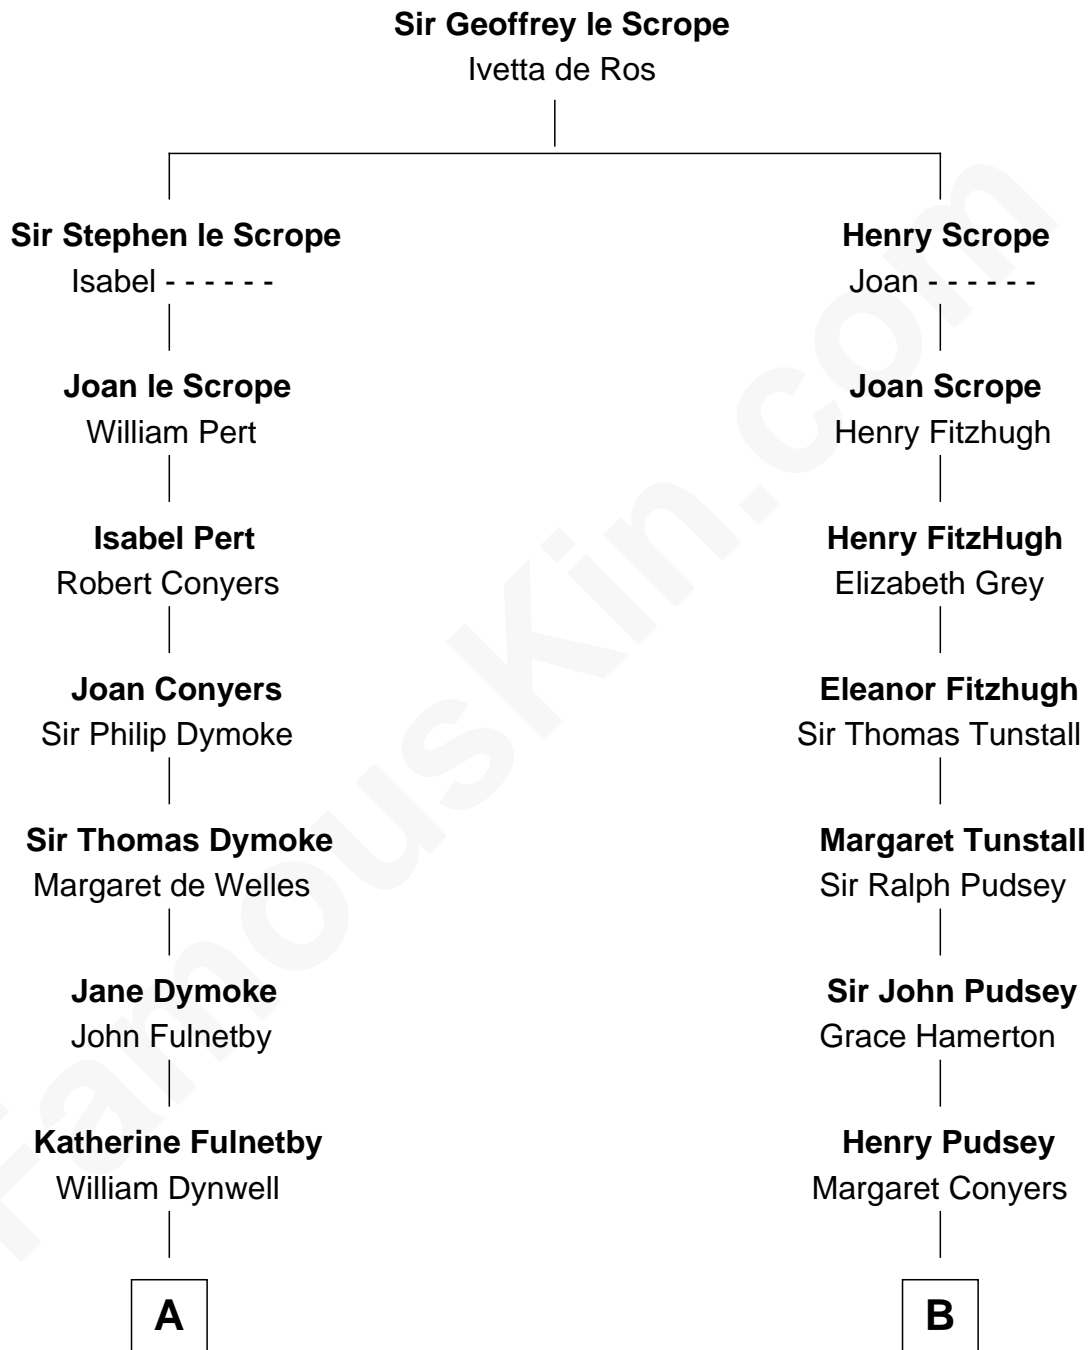

FamousKin.com

Relationship Chart of

Ray Bradbury

Author of The Martian Chronicles

16th cousin 3 times removed of

Francis Lightfoot Lee

Signer of the Declaration of Independence

C

—
Samuel Hinkston Bradbury

Minnie Alice Davis

—
Leonard Spaulding Bradbury

Esther Marie Moberg

—
Ray Bradbury

Author of [The Martian Chronicles](#)

FamousKin.com