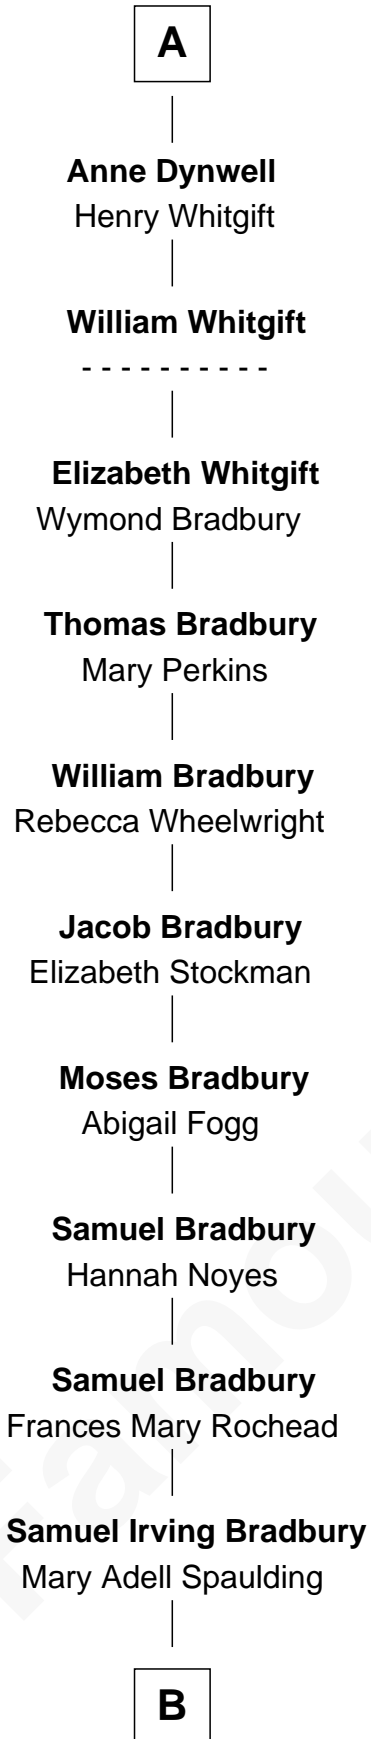

FamousKin.com Relationship Chart of

Ray Bradbury

Author of The Martian Chronicles

6th cousin 13 times removed of

Jane Seymour

3rd Wife of King Henry VIII

B

—
Samuel Hinkston Bradbury

Minnie Alice Davis

—
Leonard Spaulding Bradbury

Esther Marie Moberg

—
Ray Bradbury

Author of [The Martian Chronicles](#)

FamousKin.com