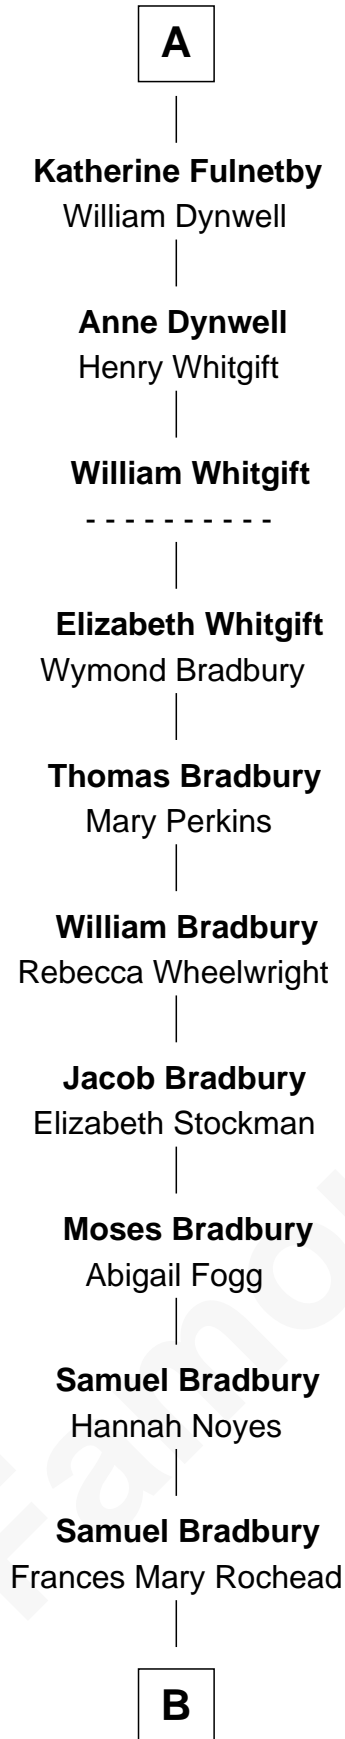

FamousKin.com

Relationship Chart of

Ray Bradbury

Author of The Martian Chronicles

7th cousin 13 times removed of

Jane Seymour

3rd Wife of King Henry VIII

B

—
Samuel Irving Bradbury

Mary Adell Spaulding

—
Samuel Hinkston Bradbury

Minnie Alice Davis

—
Leonard Spaulding Bradbury

Esther Marie Moberg

—
Ray Bradbury

Author of [The Martian Chronicles](#)