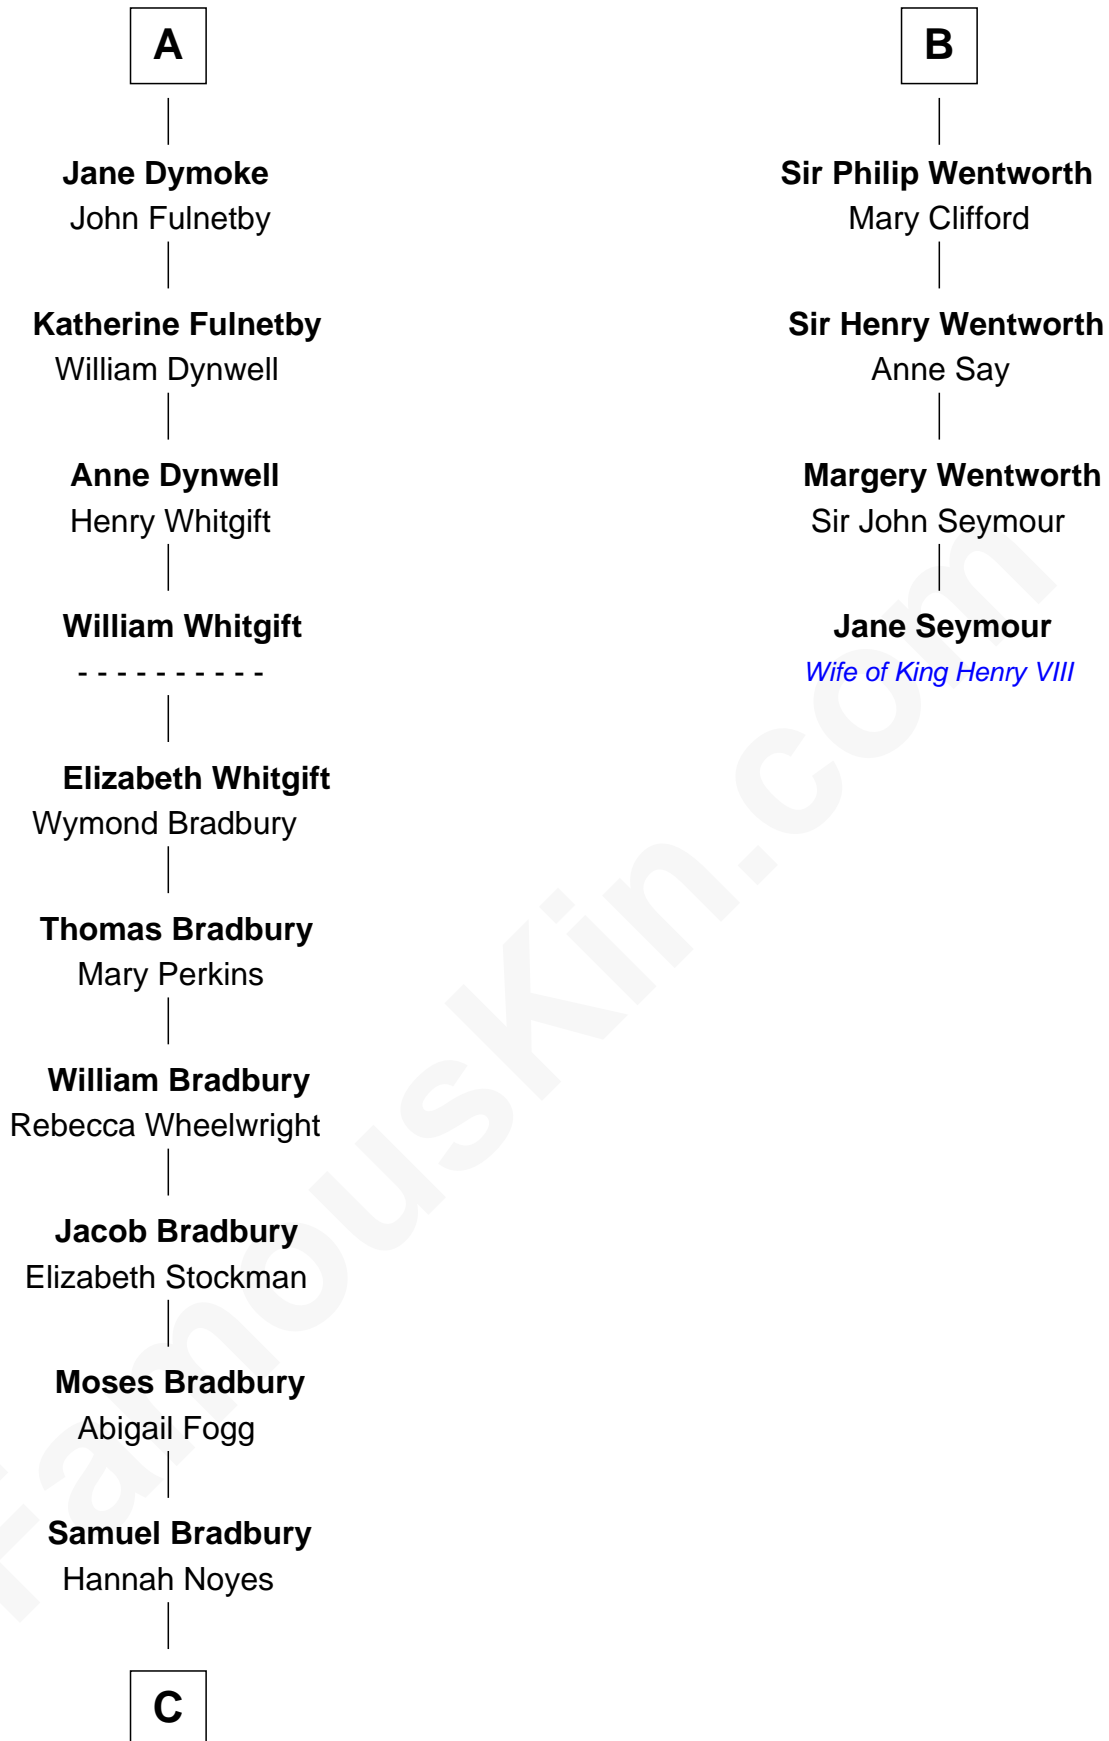

FamousKin.com

Relationship Chart of

Ray Bradbury

Author of The Martian Chronicles

10th cousin 11 times removed of

Jane Seymour

3rd Wife of King Henry VIII

C

—
Samuel Bradbury
Frances Mary Rothead

—
Samuel Irving Bradbury
Mary Adell Spaulding

—
Samuel Hinkston Bradbury
Minnie Alice Davis

—
Leonard Spaulding Bradbury
Esther Marie Moberg

—
Ray Bradbury
Author of The Martian Chronicles