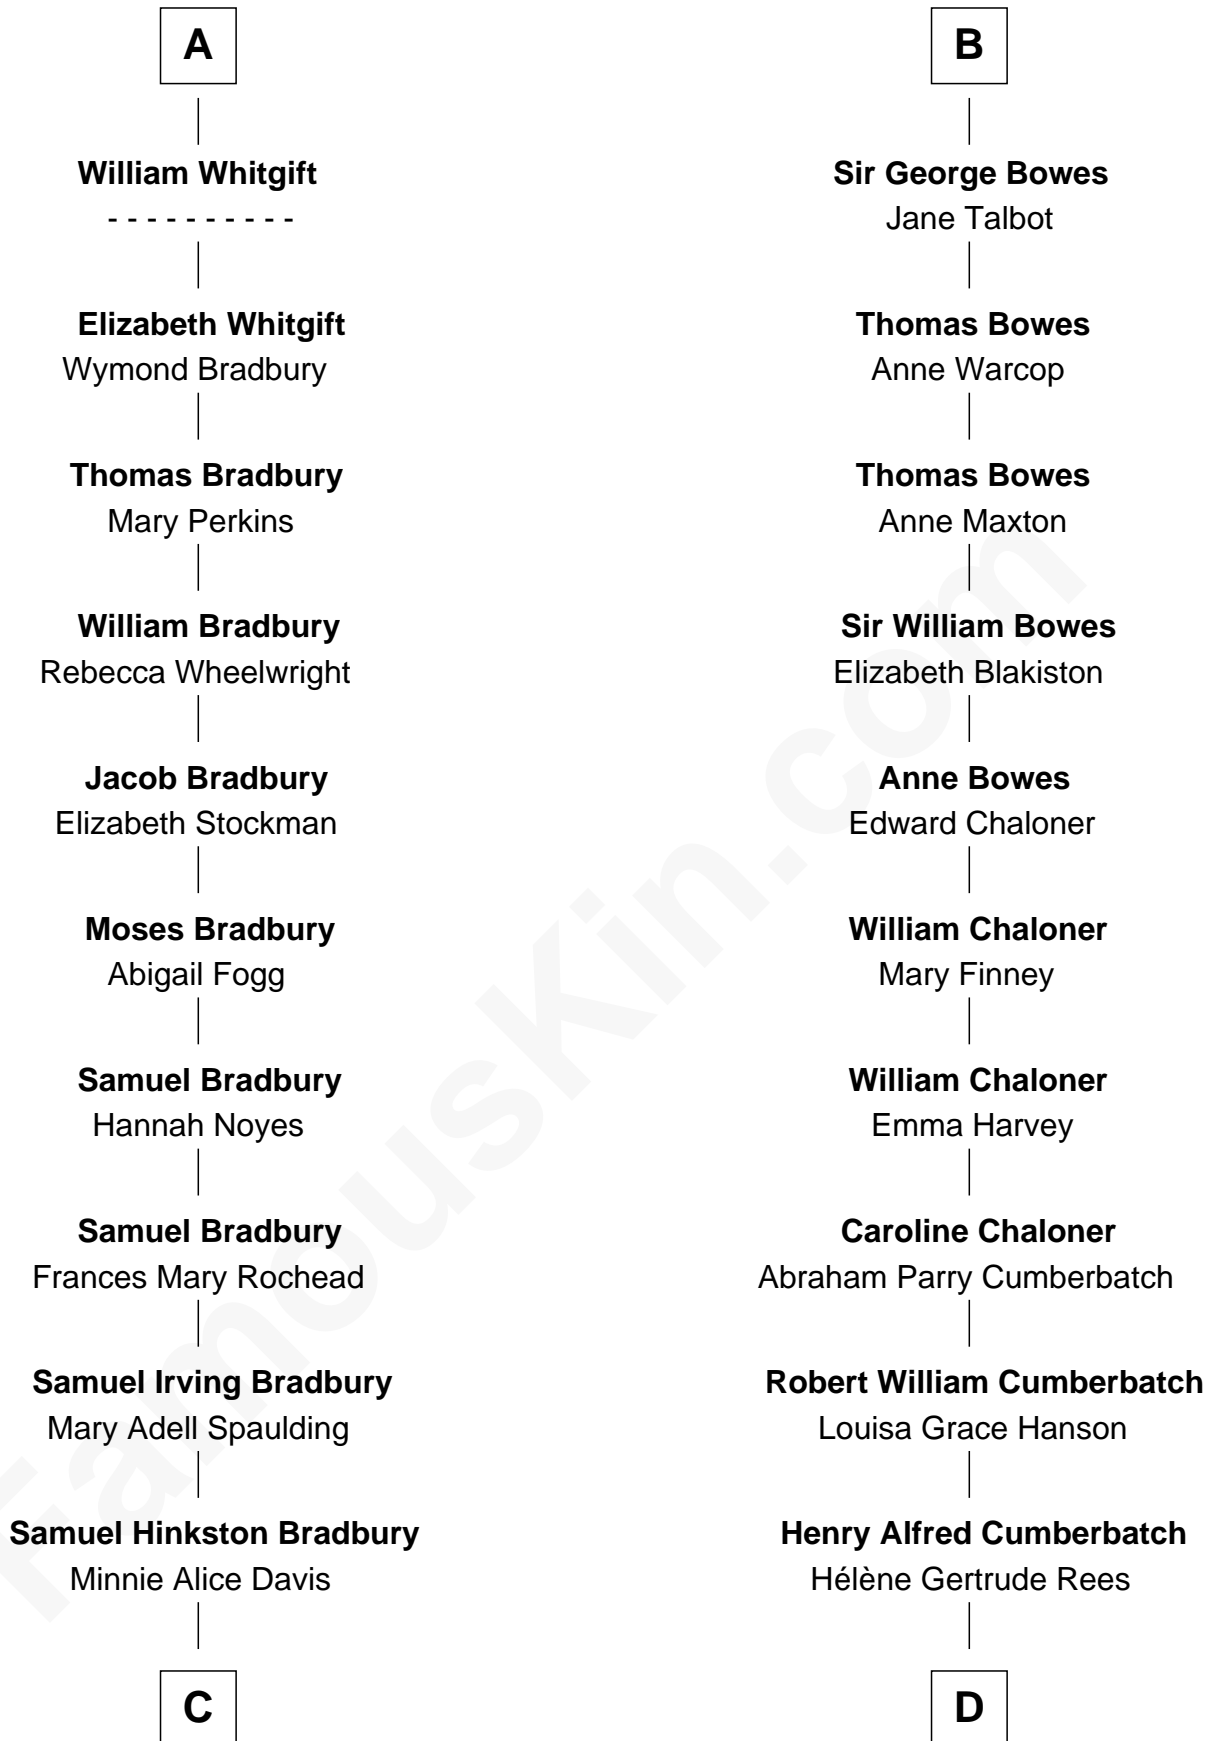

# FamousKin.com Relationship Chart of

**Ray Bradbury**

*Author of The Martian Chronicles*

18th cousin 1 time removed of

**Benedict Cumberbatch**

*Movie, Television and Stage Actor*

FamousKin.com