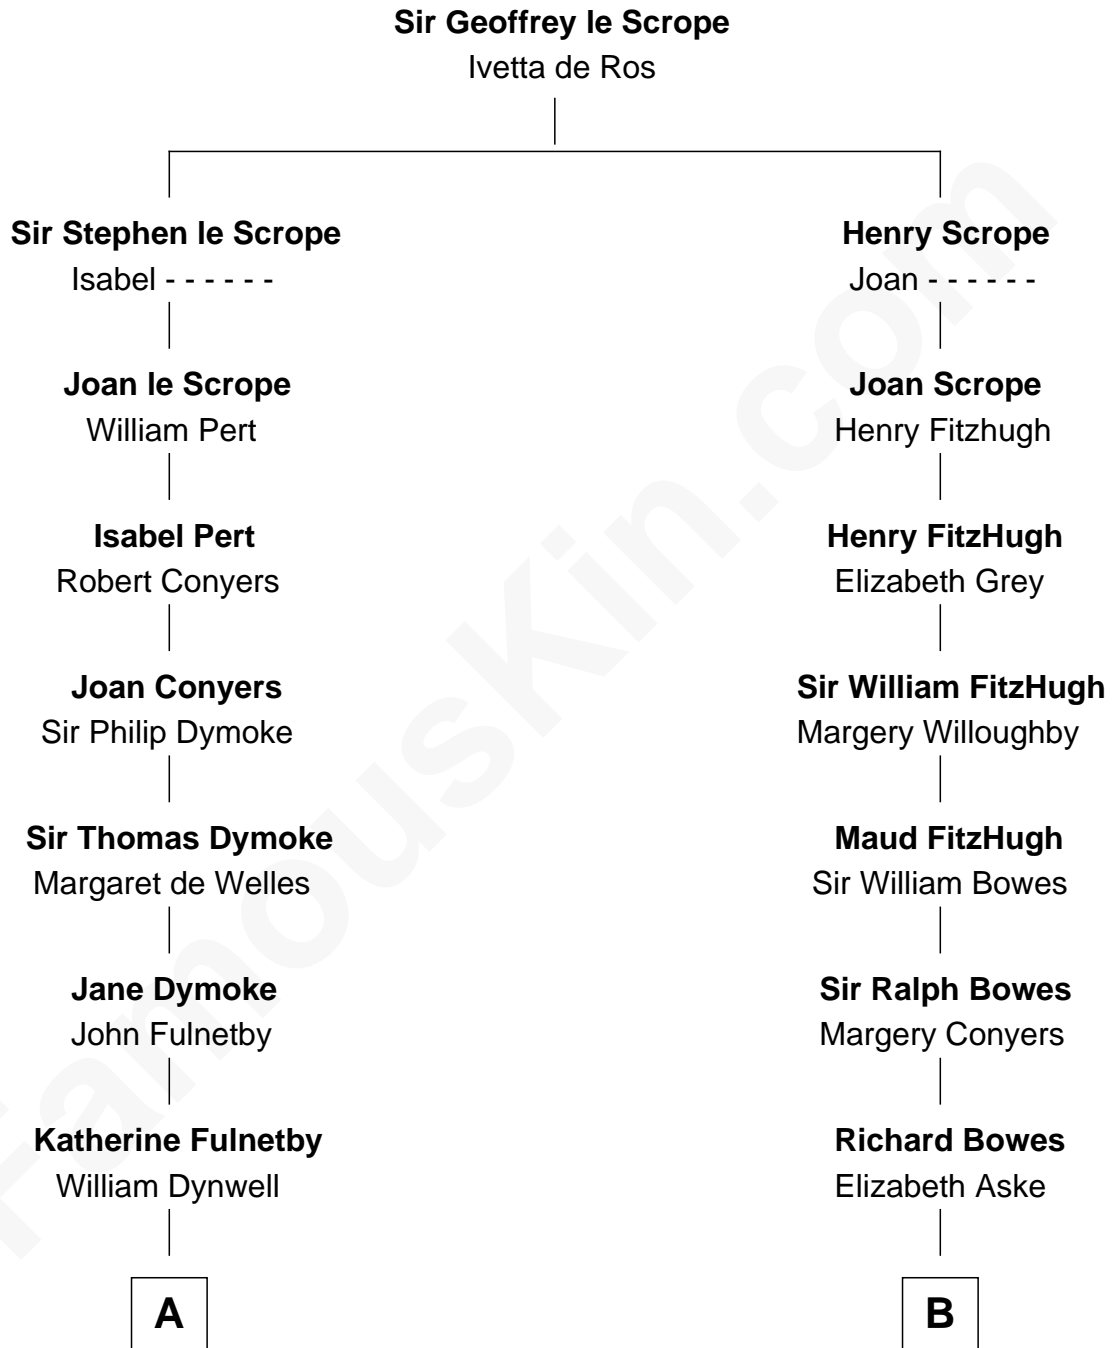

# FamousKin.com Relationship Chart of

**Ray Bradbury**

*Author of The Martian Chronicles*

19th cousin of

**Benedict Cumberbatch**

*Movie, Television and Stage Actor*

**C**

**Samuel Hinkston Bradbury**

Minnie Alice Davis

**Leonard Spaulding Bradbury**

Esther Marie Moberg

**Ray Bradbury**

*Author of The Martian Chronicles*

**D**

**Henry Carlton Cumberbatch**

Pauline Ellen Laing Congdon