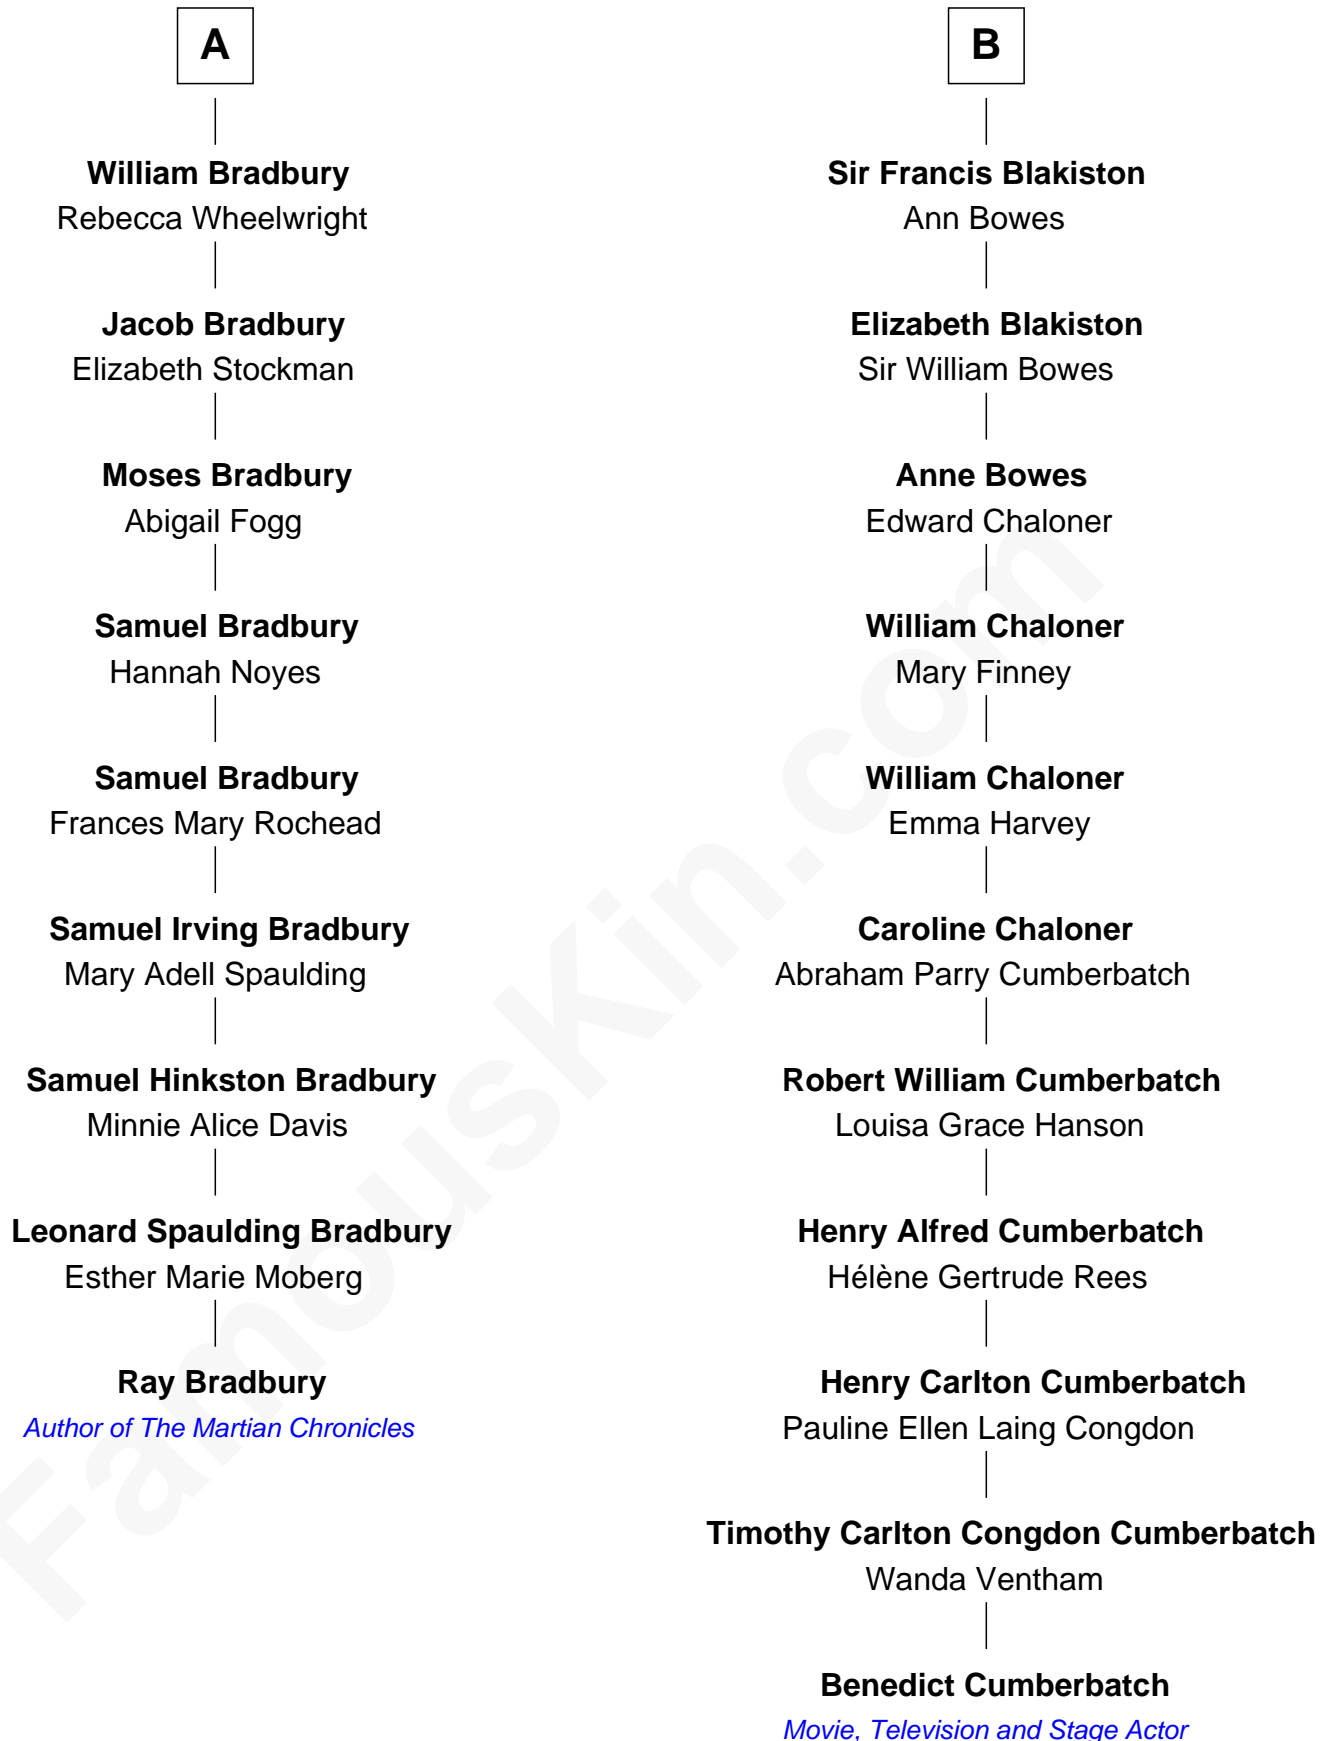

Benedict Cumberbatch photo by [Gage Skidmore](#) (CC BY-SA 2.0)