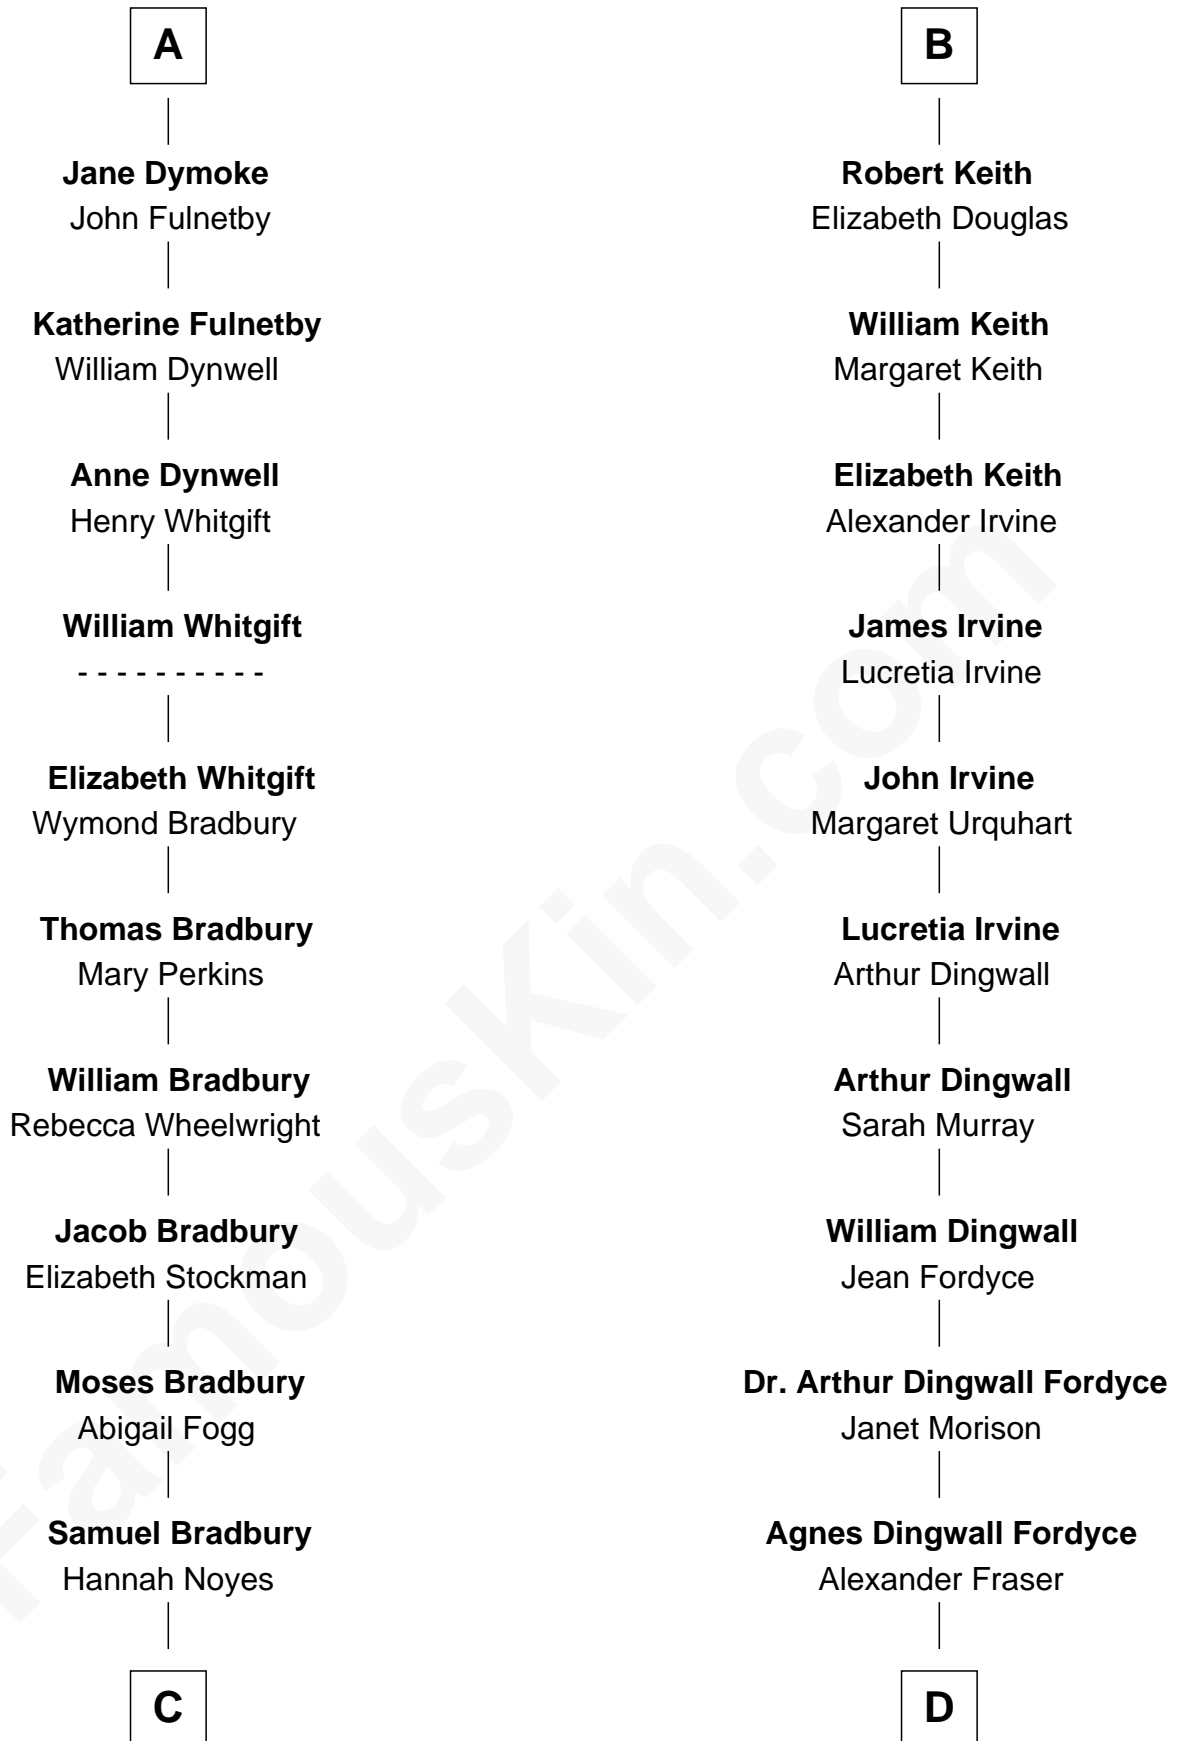

FamousKin.com Relationship Chart of

Ray Bradbury

Author of The Martian Chronicles

20th cousin 1 time removed of

Alan Turing

WWII Codebreaker of Nazi Enigma Machine

C

Samuel Bradbury
Frances Mary Rothead

Samuel Irving Bradbury
Mary Adell Spaulding

Samuel Hinkston Bradbury
Minnie Alice Davis

Leonard Spaulding Bradbury
Esther Marie Moberg

Ray Bradbury
Author of The Martian Chronicles

D

Jean Stewart Fraser
John Robert Turing