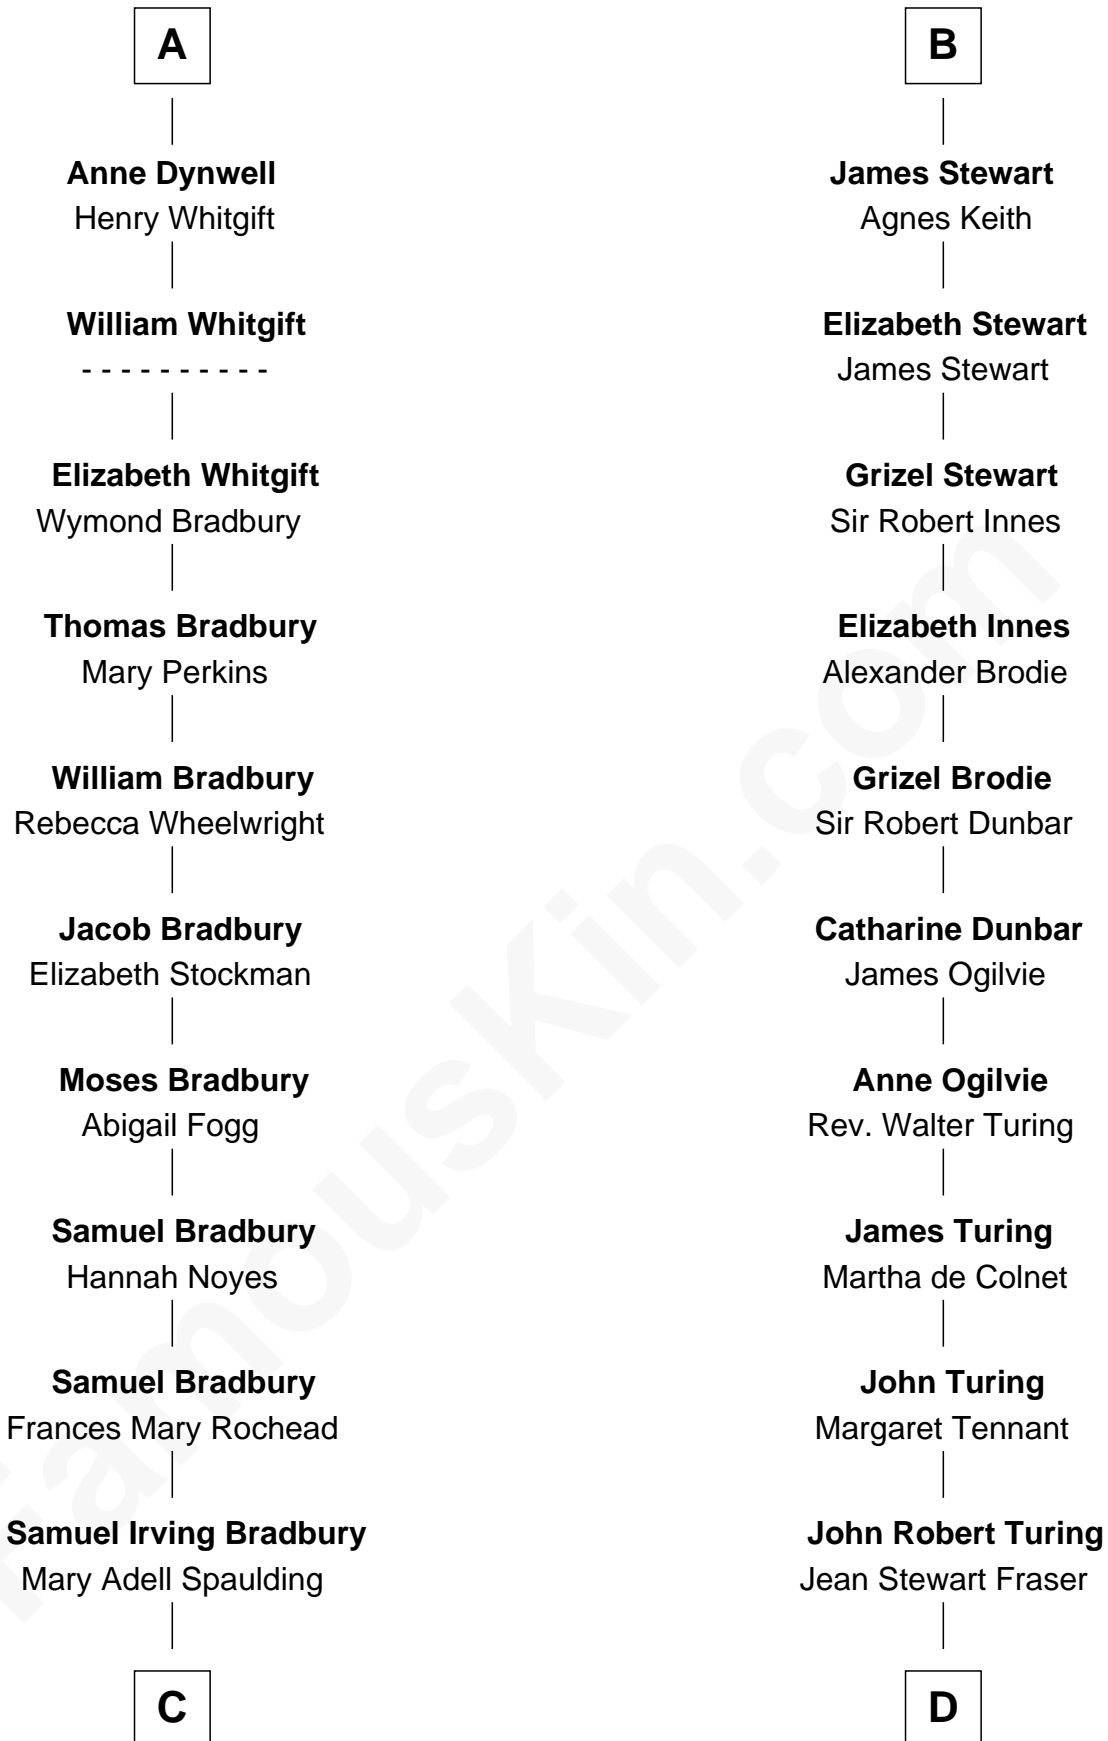

# FamousKin.com Relationship Chart of

**Ray Bradbury**

*Author of The Martian Chronicles*

19th cousin of

**Alan Turing**

*WWII Codebreaker of Nazi Enigma Machine*

**C**

**Samuel Hinkston Bradbury**

Minnie Alice Davis

**Leonard Spaulding Bradbury**

Esther Marie Moberg

**Ray Bradbury**

*Author of The Martian Chronicles*

**D**

**Rev. John Robert Turing**

Fanny Montague Boyd

**Julius Matheson Turing**

Ethel Sara Stoney

**Alan Turing**

*WWII Codebreaker of Nazi Enigma Machine*

FamousKin.com