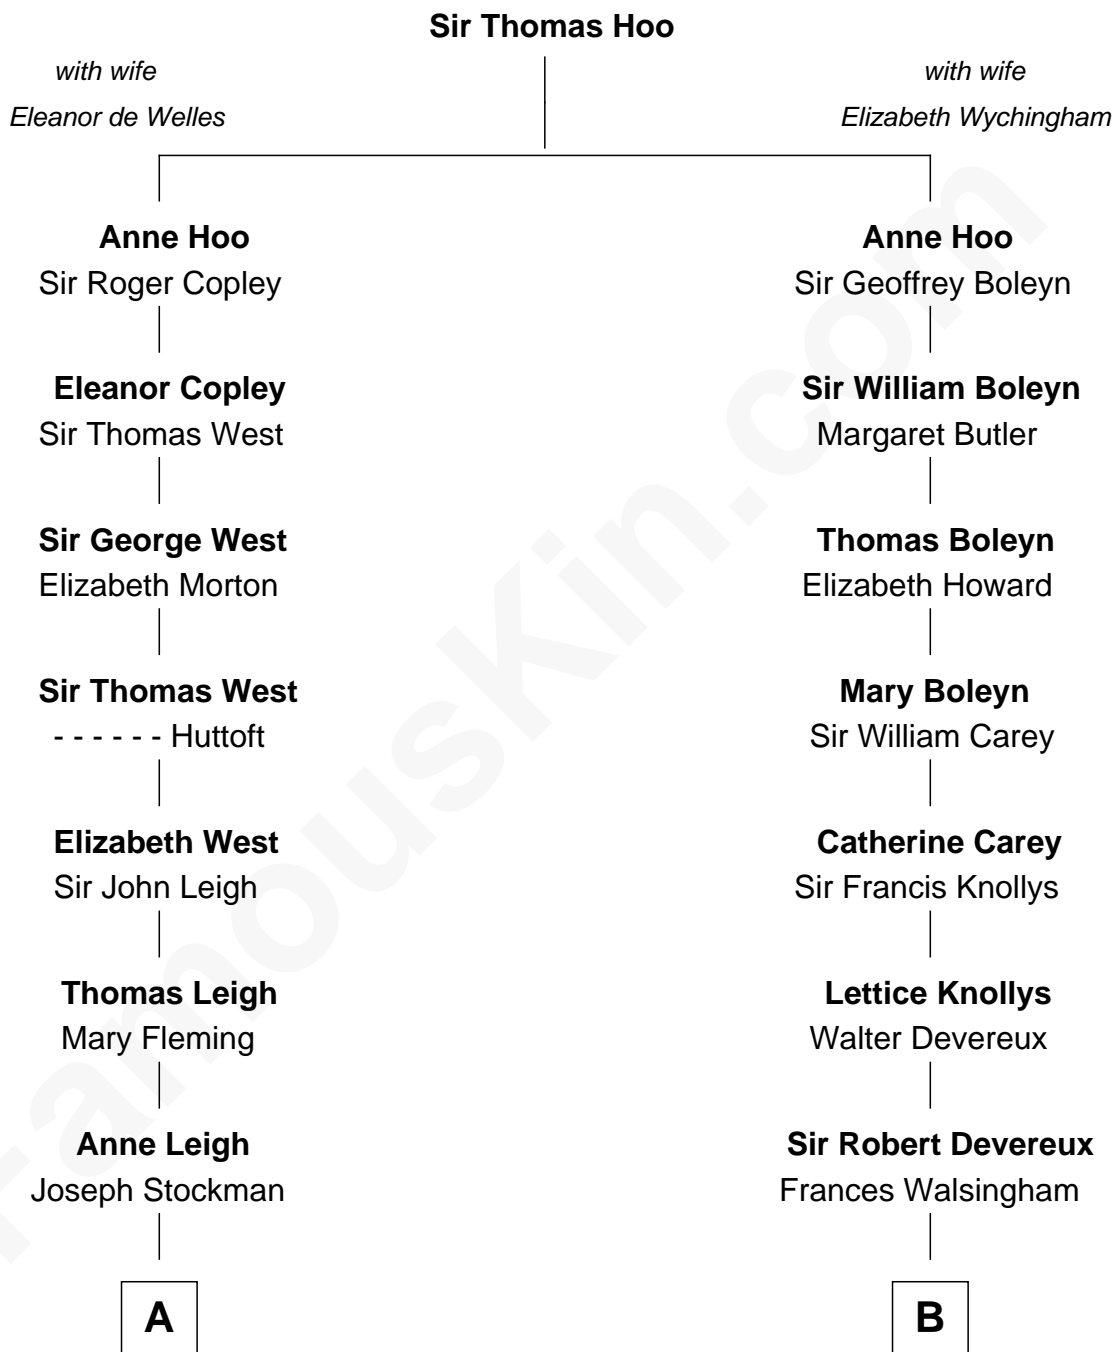

## Relationship Chart of

### Ray Bradbury

*Author of The Martian Chronicles*

15th cousin 2 times removed of

### Queen Elizabeth II

*Queen of the United Kingdom*

Elizabeth II photo by [Eric Draper](#)