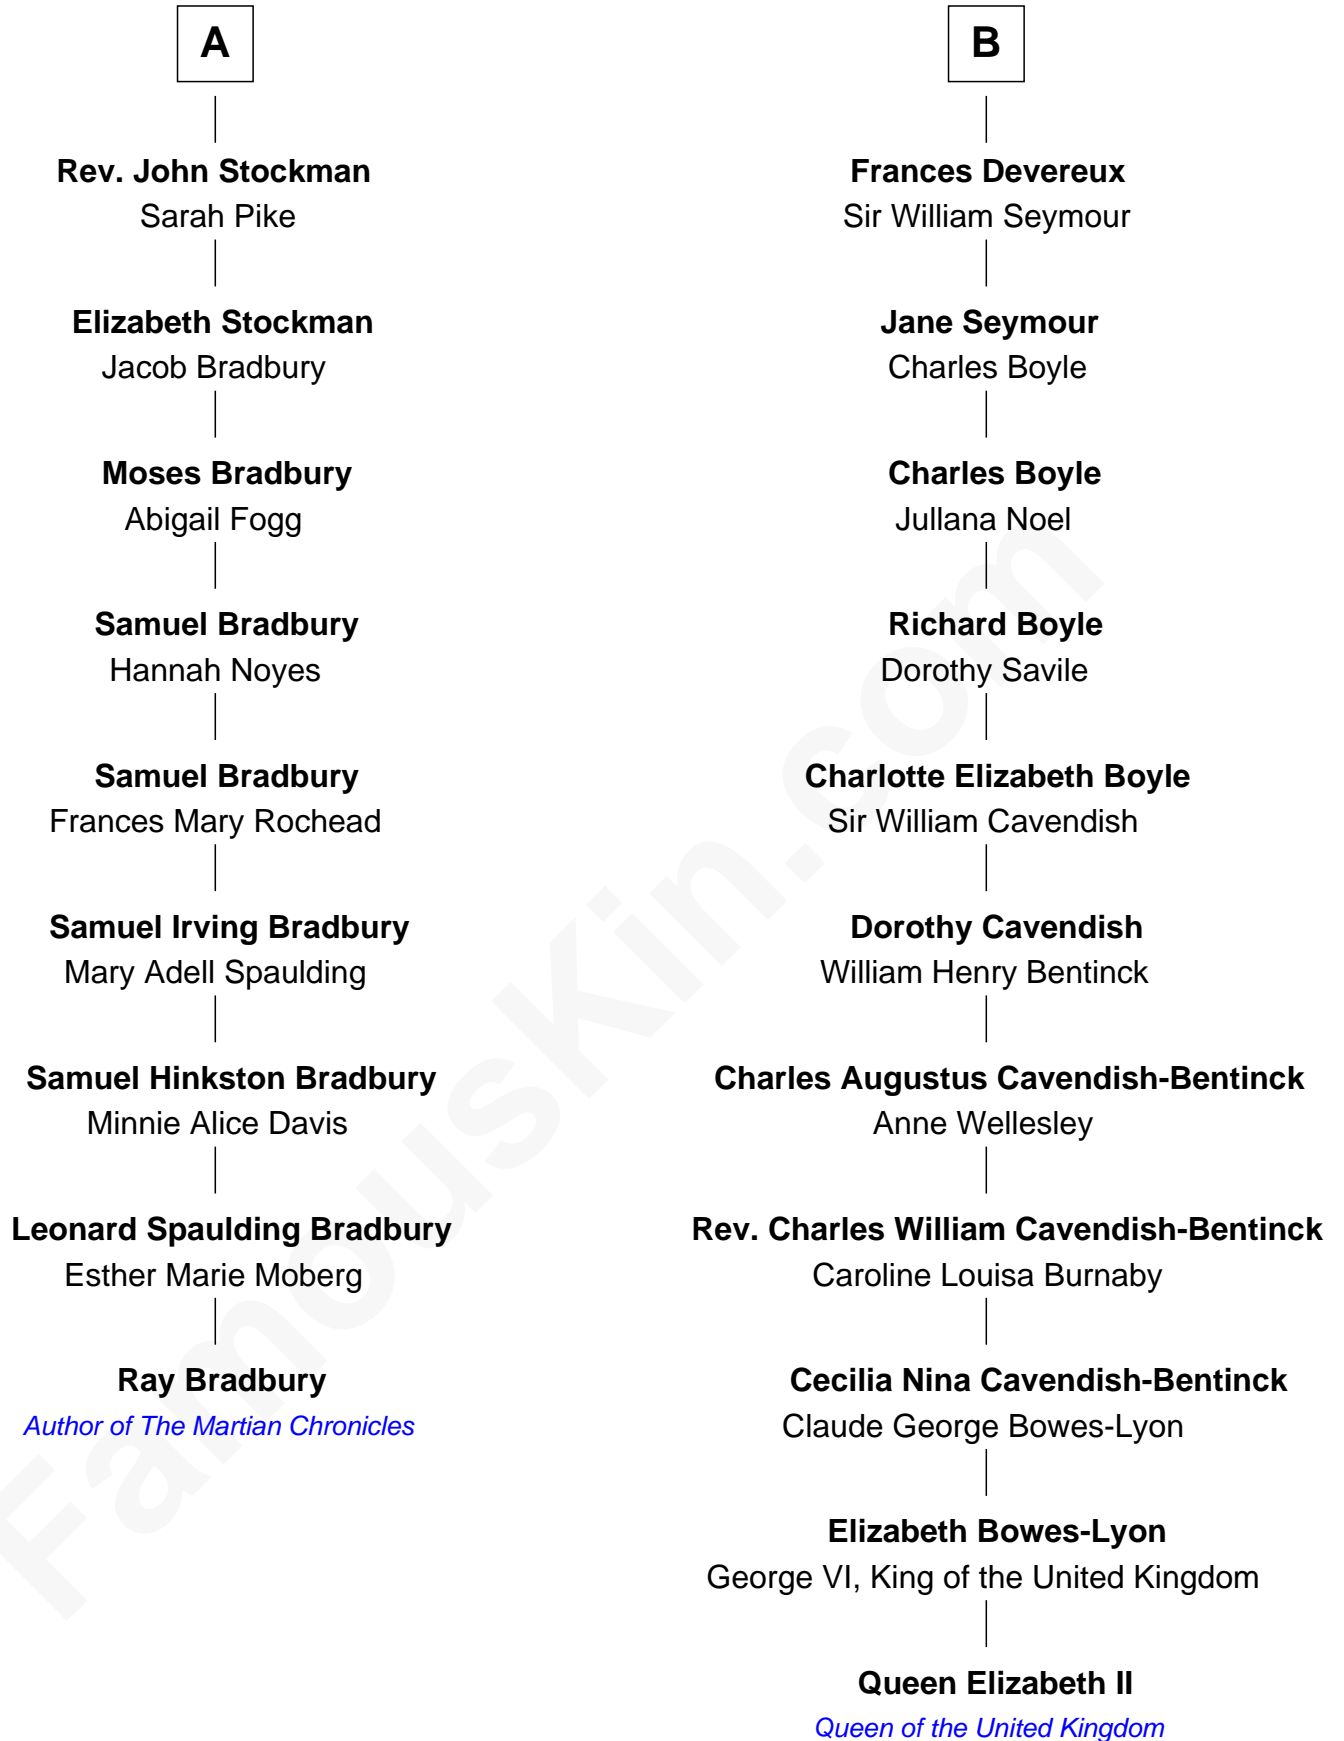

## Relationship Chart of

### Ray Bradbury

*Author of The Martian Chronicles*

15th cousin 2 times removed of

### Queen Elizabeth II

*Queen of the United Kingdom*

Elizabeth II photo by [Eric Draper](#)