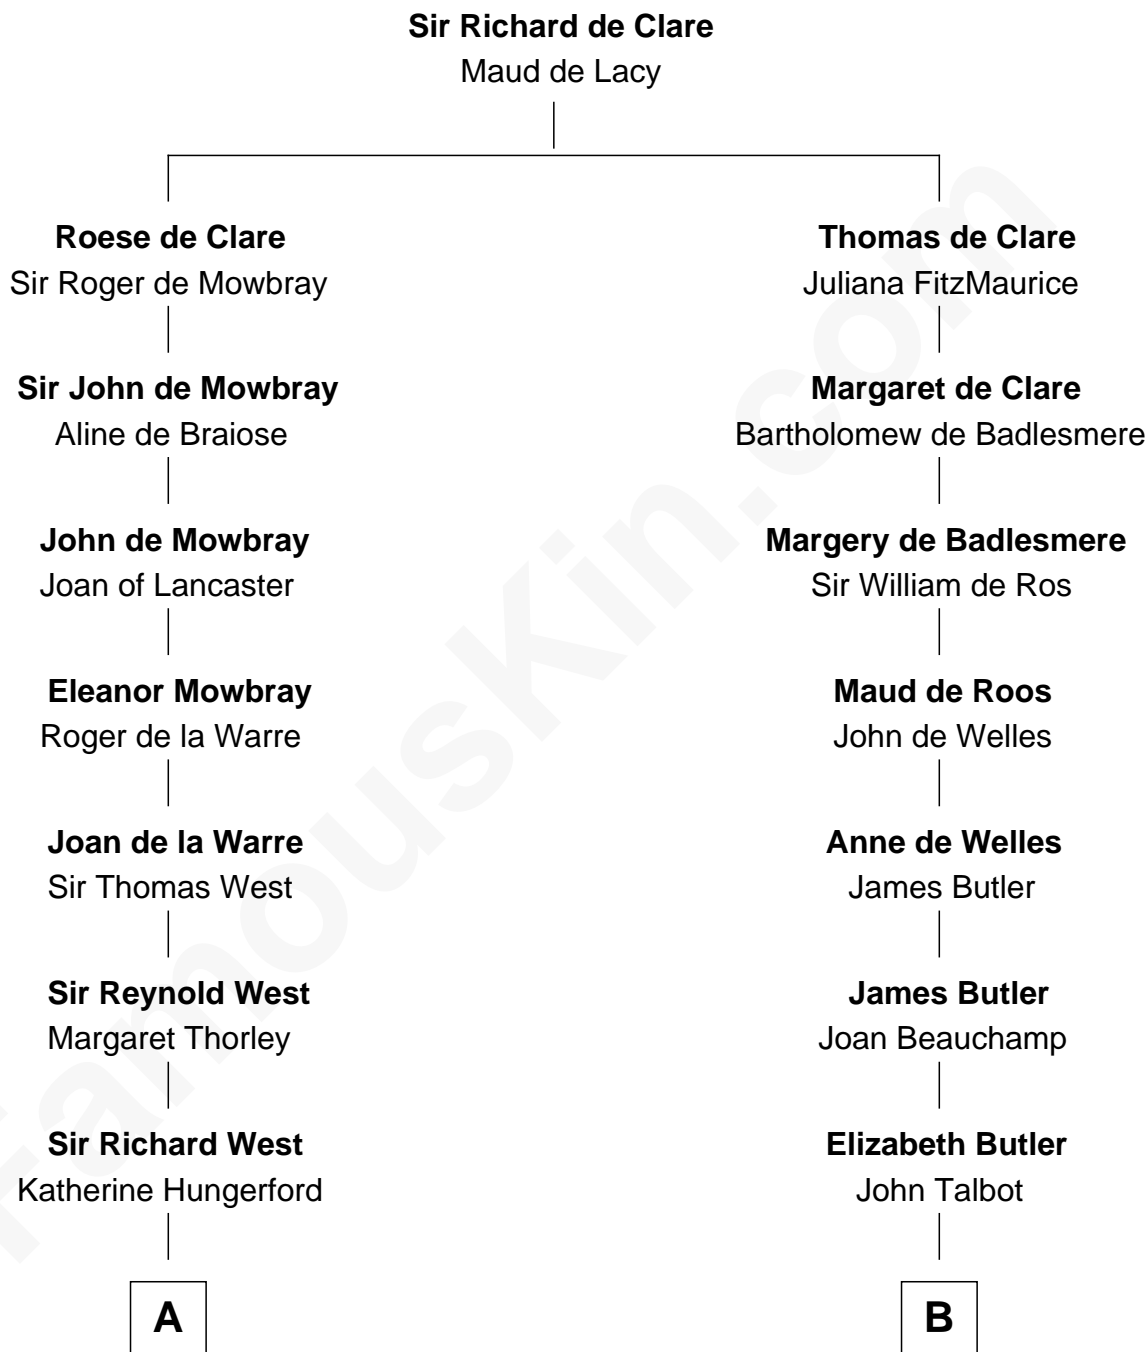

# FamousKin.com Relationship Chart of

**Ray Bradbury**

*Author of The Martian Chronicles*

21st cousin of

**Queen Elizabeth II**

*Queen of the United Kingdom*

Elizabeth II photo by [Eric Draper](#)