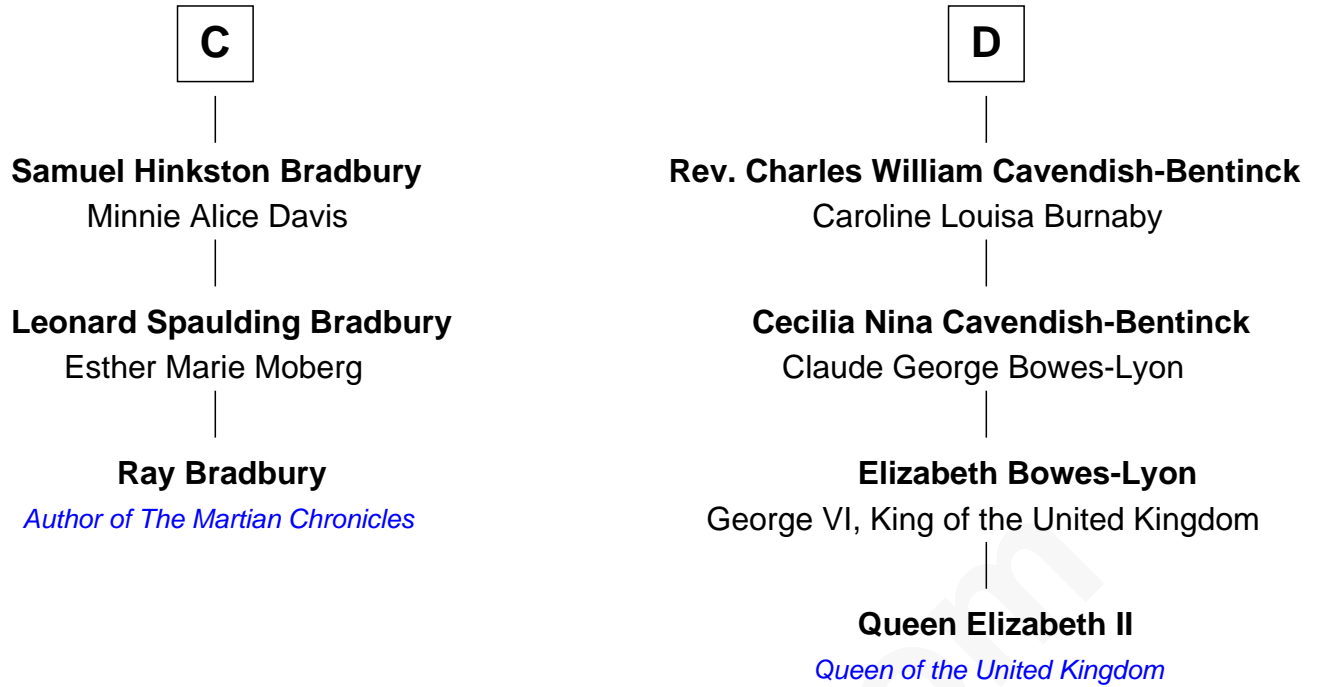

# FamousKin.com Relationship Chart of

**Ray Bradbury**

*Author of The Martian Chronicles*

19th cousin 1 time removed of

**Queen Elizabeth II**

*Queen of the United Kingdom*

**Sir Robert de Holland**

Maude la Zouche

Elizabeth II photo by [Eric Draper](#)