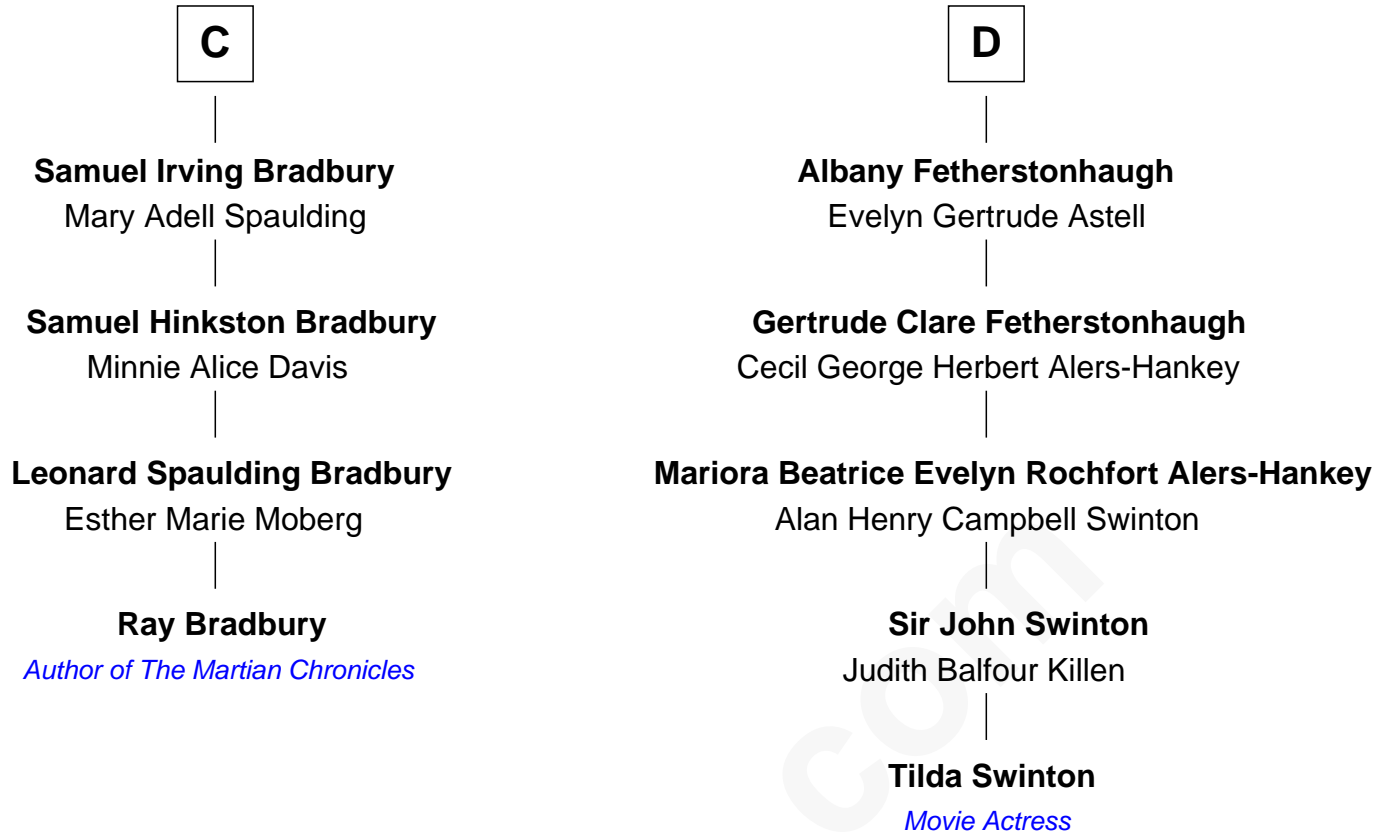

FamousKin.com Relationship Chart of

Ray Bradbury

Author of The Martian Chronicles

20th cousin 1 time removed of

Tilda Swinton

Movie Actress

Sir Hugh I de Audley

Iseult de Mortimer

Tilda Swinton photo by [Nicolas Genin](#) ([CC BY-SA 2.0](#))