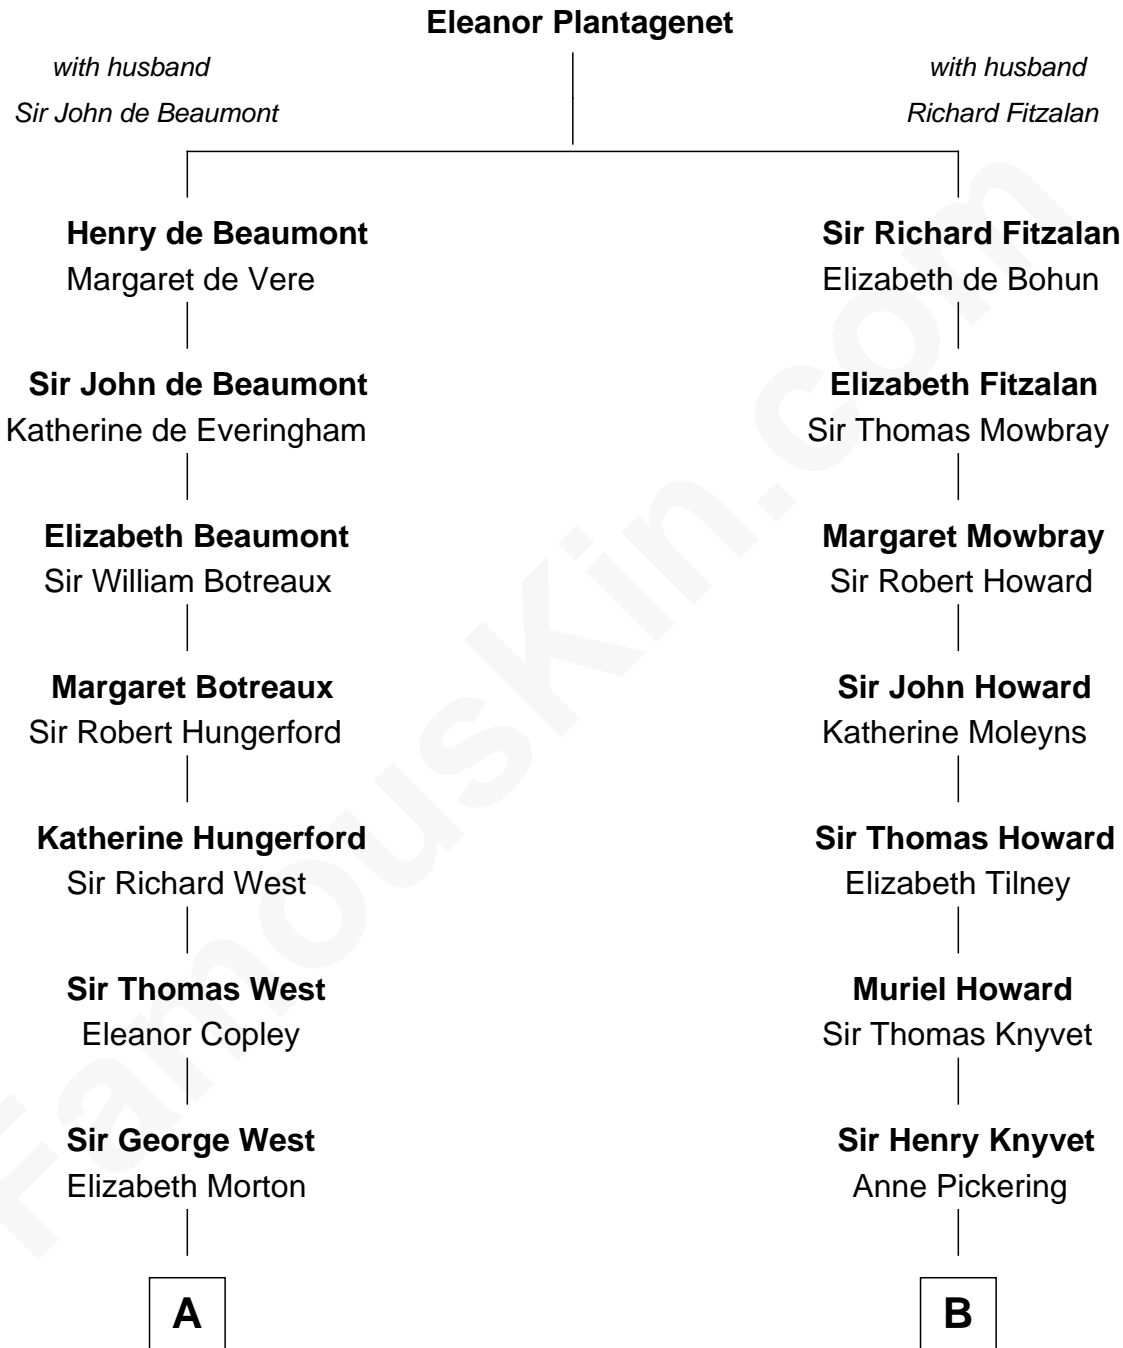

FamousKin.com Relationship Chart of

Ray Bradbury

Author of The Martian Chronicles

19th cousin of

Tilda Swinton

Movie Actress

C

Samuel Hinkston Bradbury

Minnie Alice Davis

Leonard Spaulding Bradbury

Esther Marie Moberg

Ray Bradbury

Author of The Martian Chronicles

D

Mariora Beatrice Evelyn Rochfort Alers-Hankey

Alan Henry Campbell Swinton