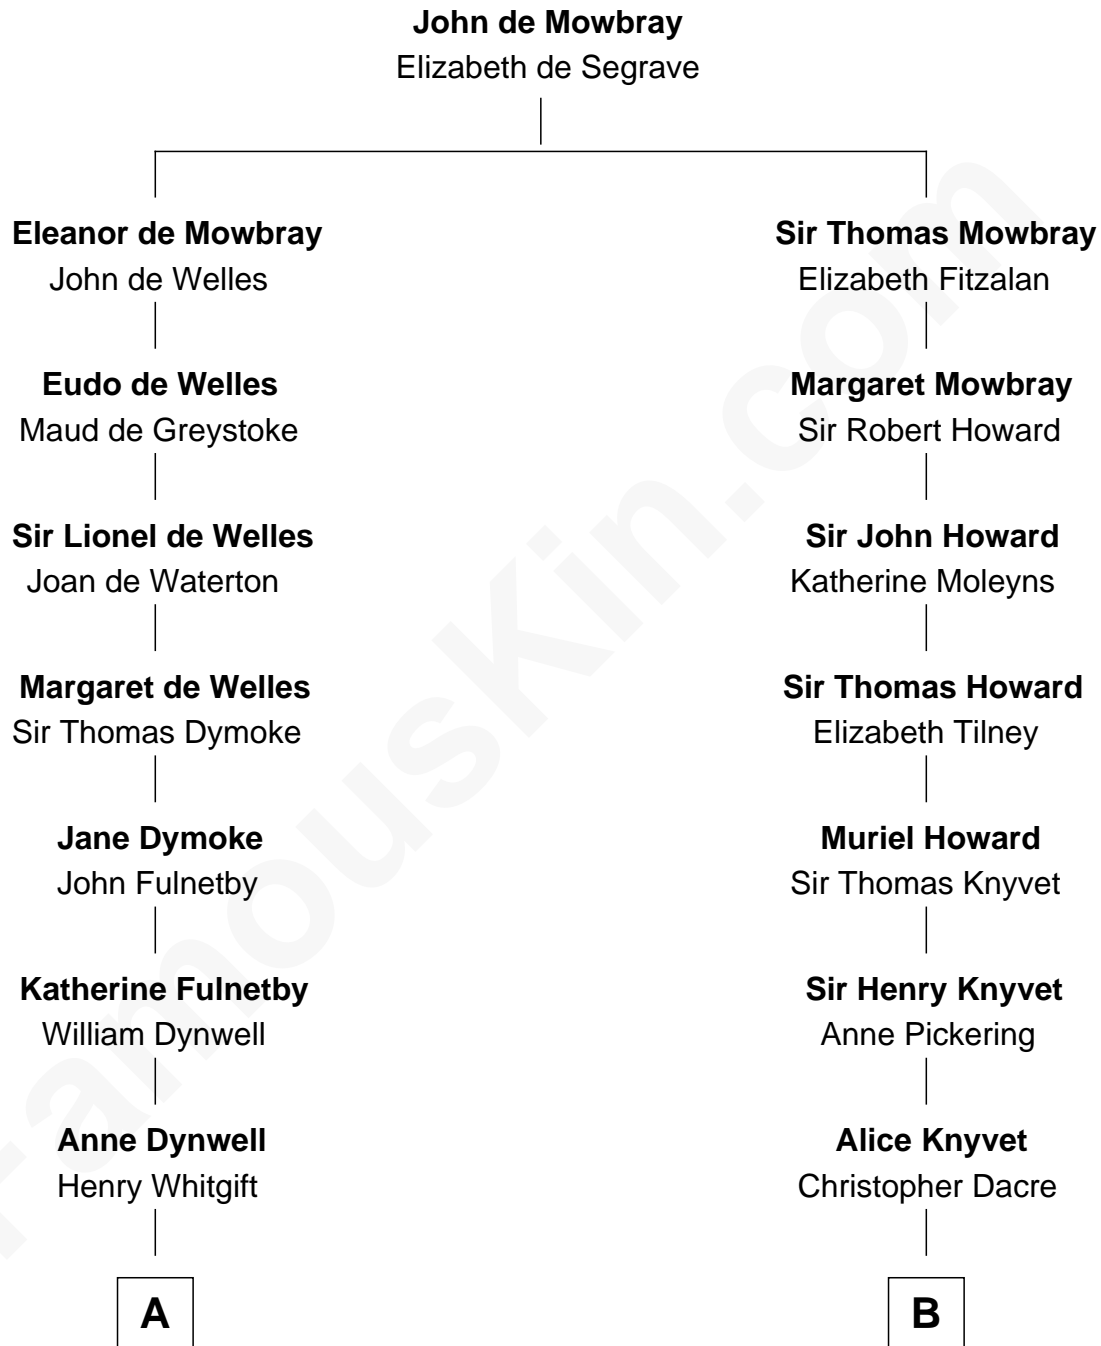

FamousKin.com Relationship Chart of

Ray Bradbury

Author of The Martian Chronicles

18th cousin of

Tilda Swinton

Movie Actress

C

Leonard Spaulding Bradbury

Esther Marie Moberg

Ray Bradbury

Author of [The Martian Chronicles](#)

D

Sir John Swinton

Judith Balfour Killen

Tilda Swinton

Movie Actress