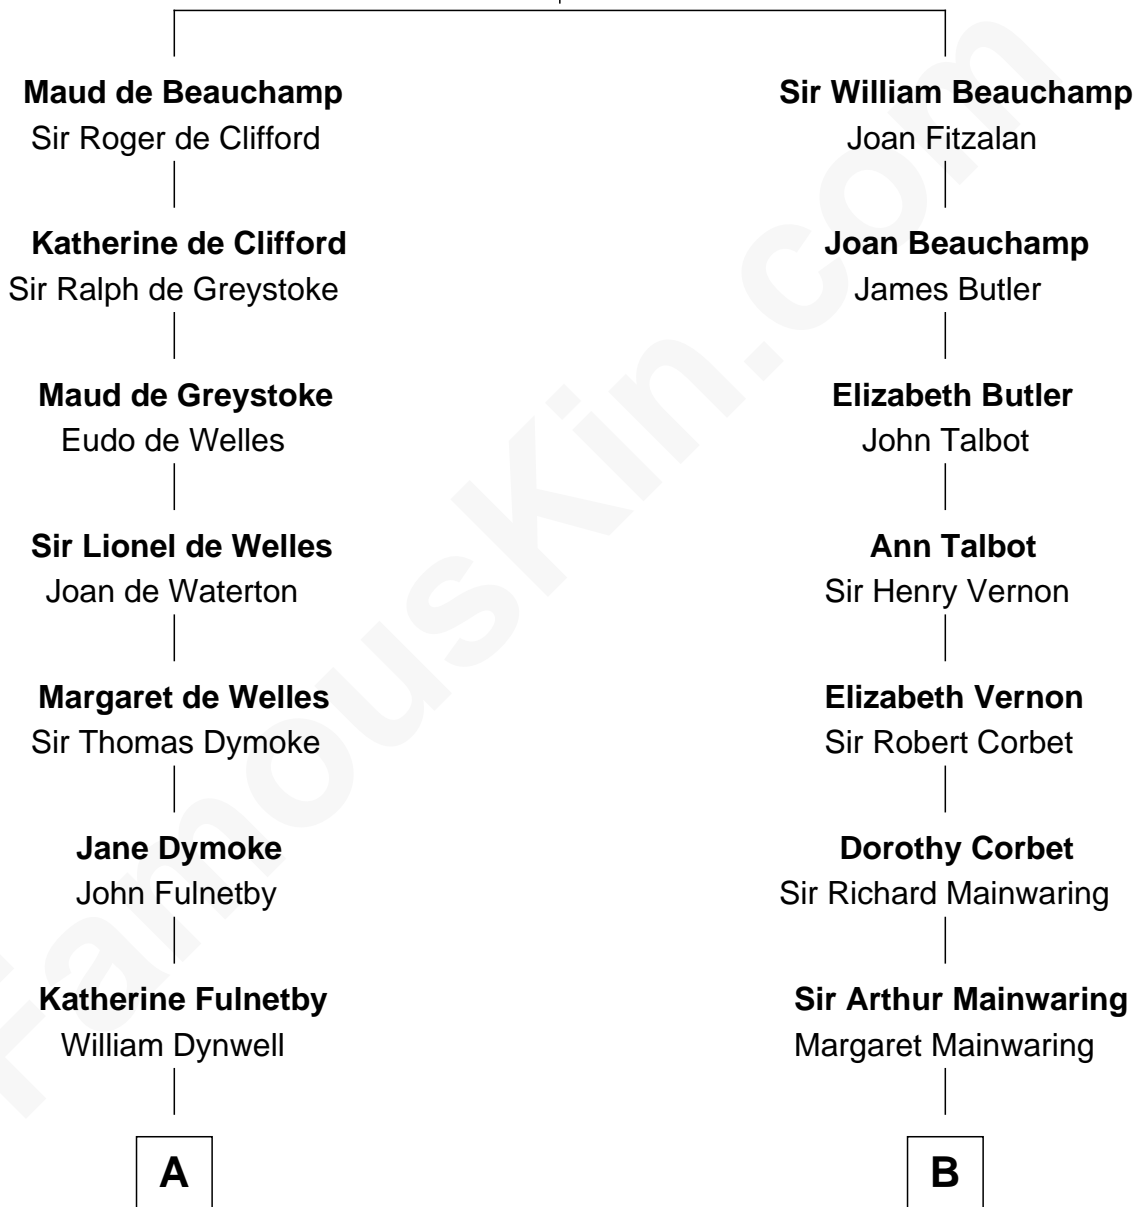

## Relationship Chart of

### Ray Bradbury

*Author of The Martian Chronicles*

18th cousin 1 time removed of

### Henry Sturgis Morgan

*Co-Founder of Morgan Stanley*

**Sir Thomas de Beauchamp**

Katherine de Mortimer

**C**

**Samuel Hinkston Bradbury**

Minnie Alice Davis

**Leonard Spaulding Bradbury**