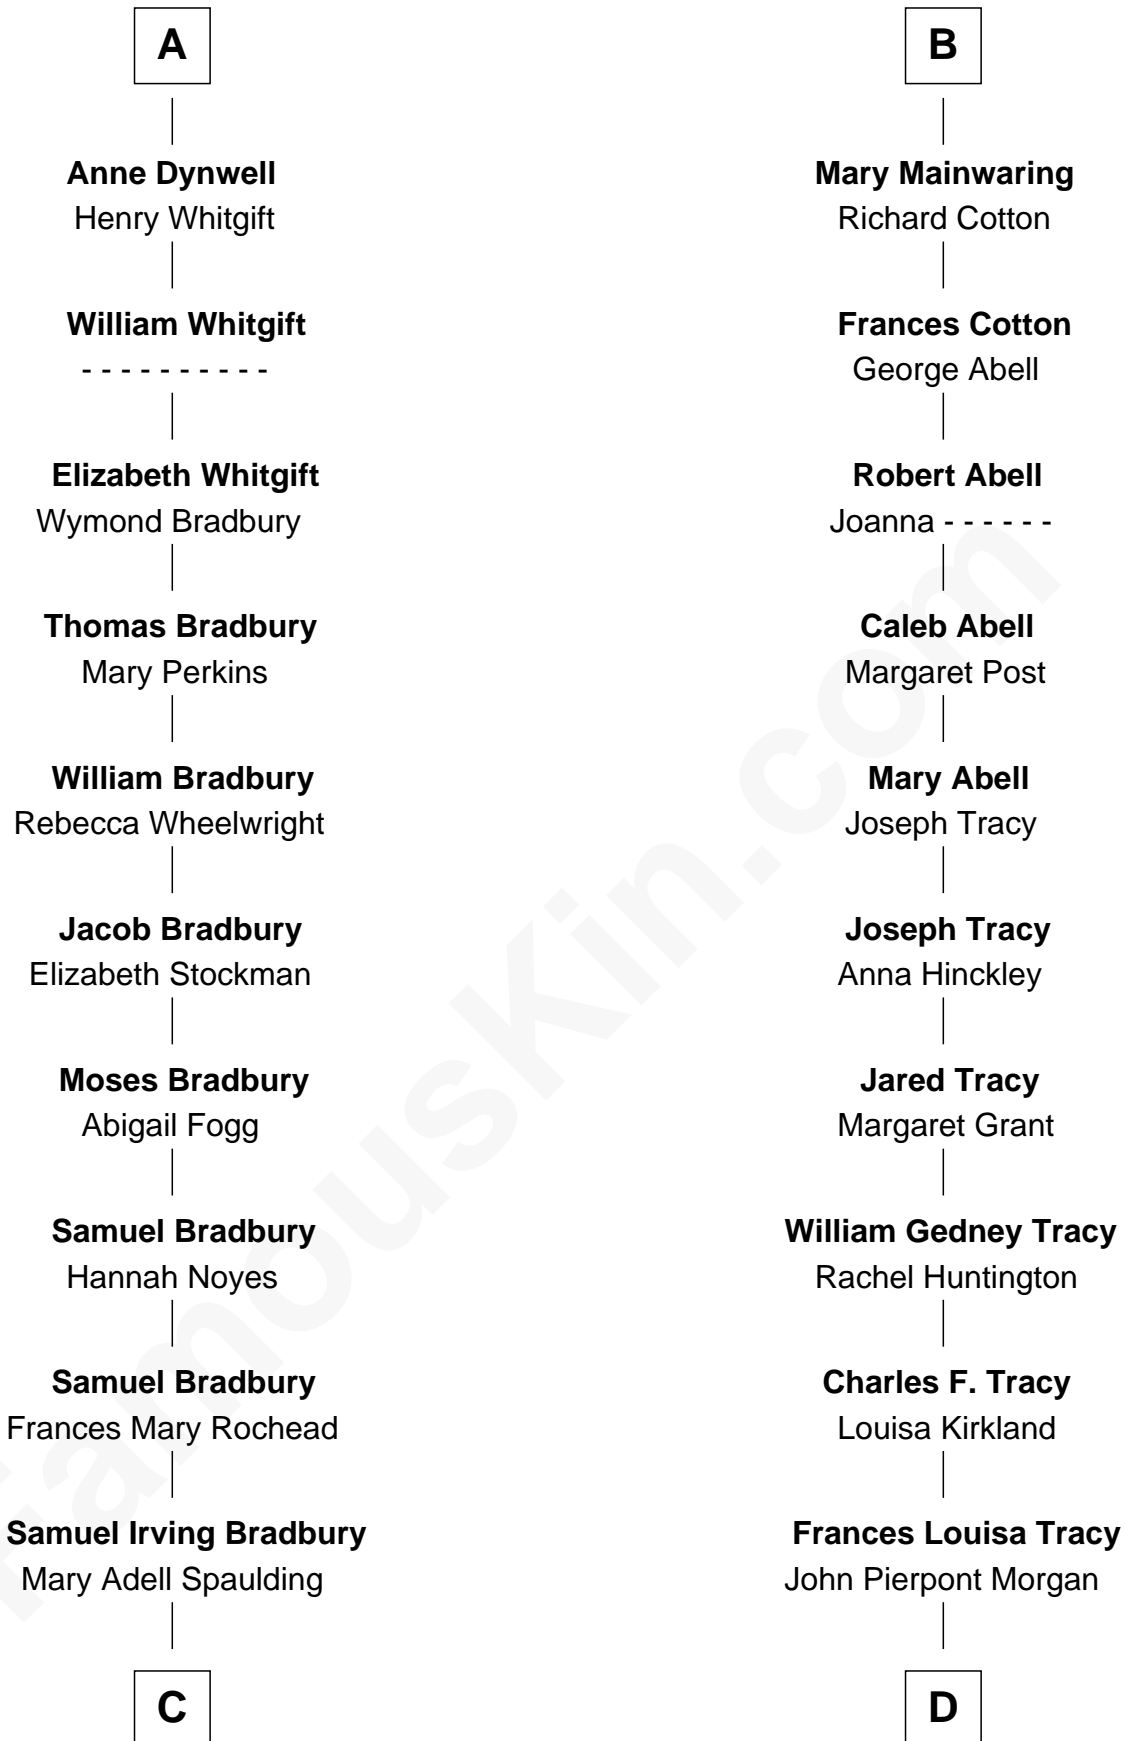

## Relationship Chart of

### Ray Bradbury

*Author of The Martian Chronicles*

18th cousin 1 time removed of

### Henry Sturgis Morgan

*Co-Founder of Morgan Stanley*

**Sir Thomas de Beauchamp**

Katherine de Mortimer

**C**

**Samuel Hinkston Bradbury**

Minnie Alice Davis

**Leonard Spaulding Bradbury**

Esther Marie Moberg

**Ray Bradbury**

*Author of The Martian Chronicles*

**D**

**John Pierpont Morgan**

Jane Norton Grew

**Henry Sturgis Morgan**

*Co-Founder of Morgan Stanley*