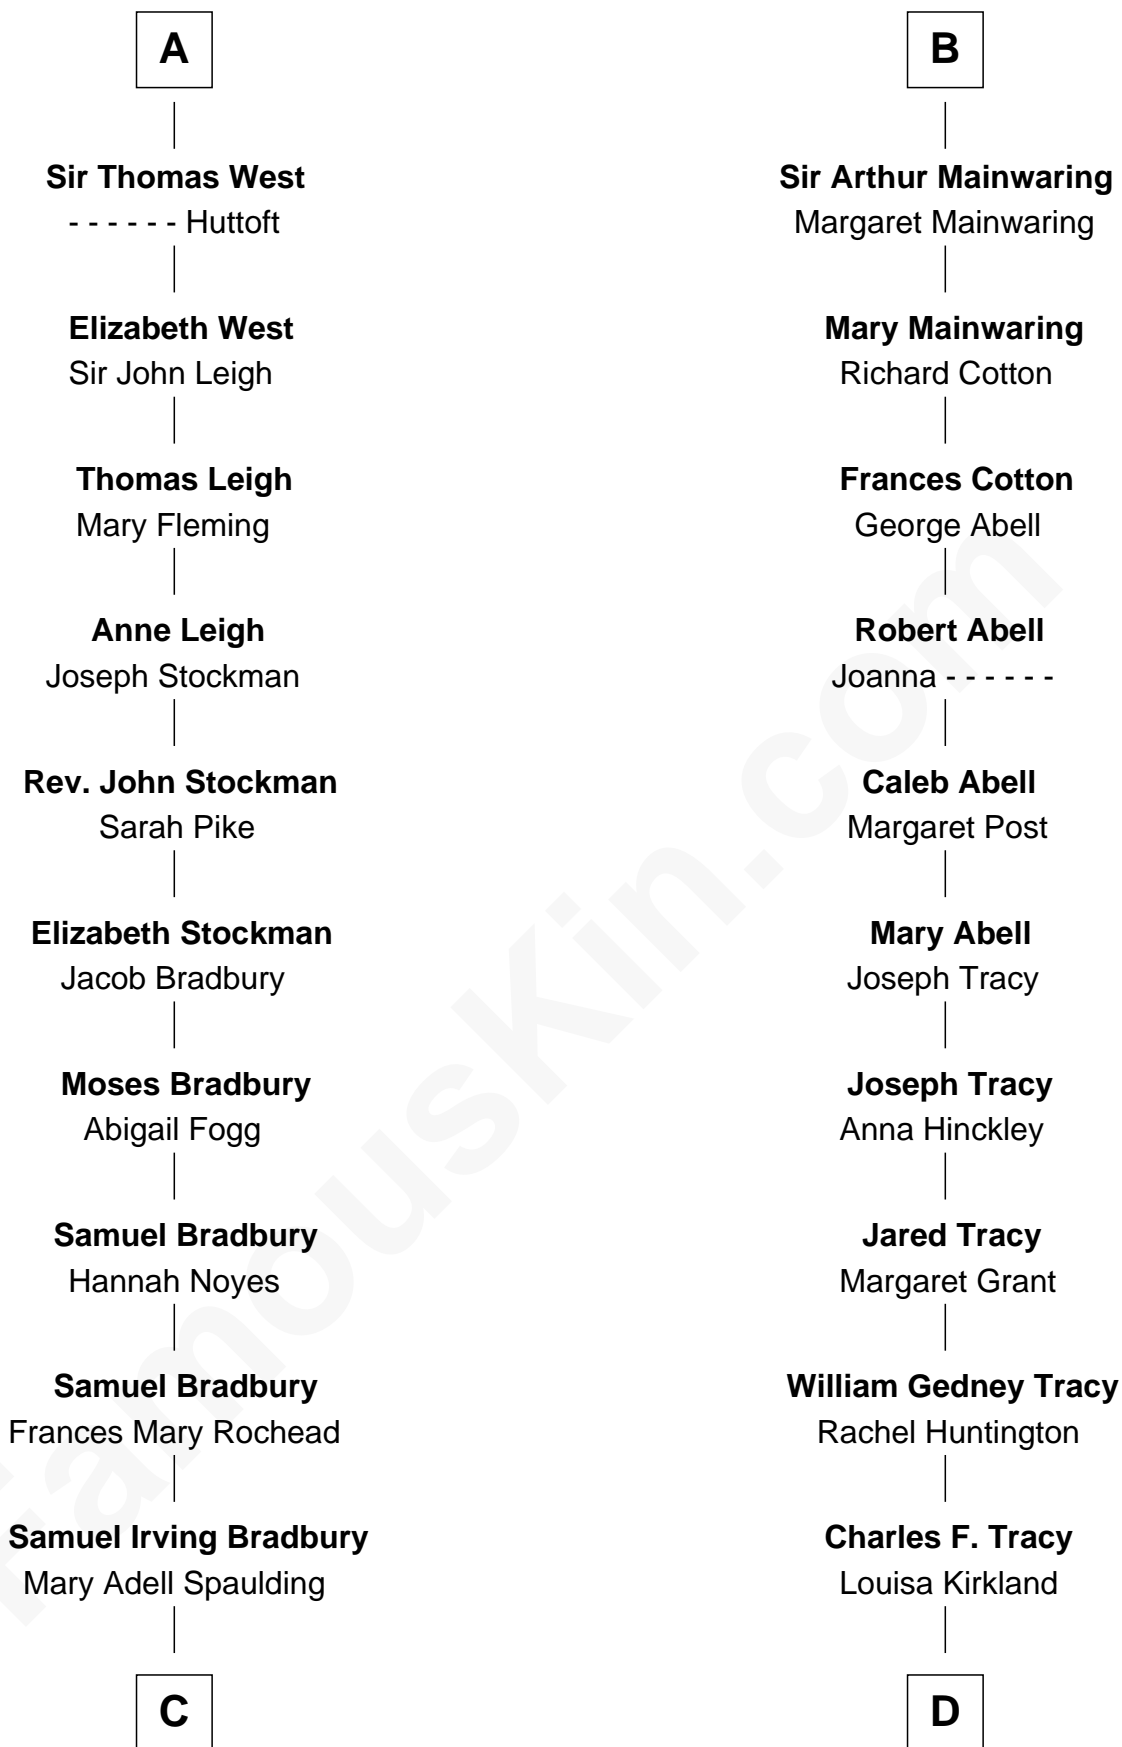

FamousKin.com Relationship Chart of

Ray Bradbury

Author of The Martian Chronicles

19th cousin of

Henry Sturgis Morgan

Co-Founder of Morgan Stanley

C

Samuel Hinkston Bradbury

Minnie Alice Davis

Leonard Spaulding Bradbury

Esther Marie Moberg

Ray Bradbury

Author of The Martian Chronicles

D

Frances Louisa Tracy

John Pierpont Morgan