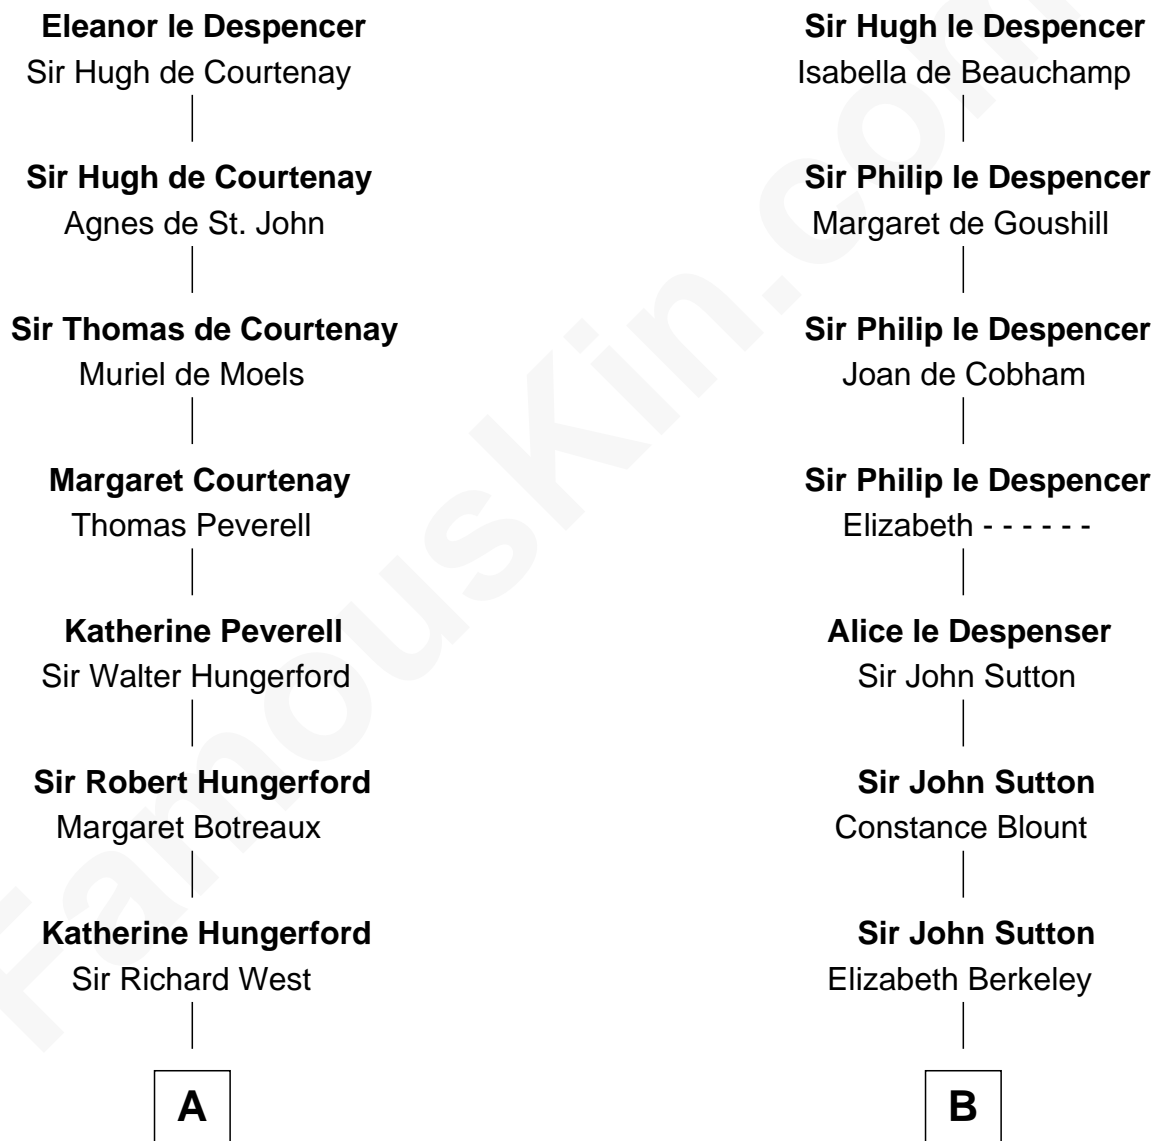

FamousKin.com Relationship Chart of

Ray Bradbury

Author of The Martian Chronicles

21st cousin of

Henry Sturgis Morgan

Co-Founder of Morgan Stanley

Sir Hugh le Despencer

Aveline Basset

C

Samuel Bradbury
Frances Mary Rohead

Samuel Irving Bradbury
Mary Adell Spaulding

Samuel Hinkston Bradbury
Minnie Alice Davis

Leonard Spaulding Bradbury
Esther Marie Moberg

Ray Bradbury
Author of The Martian Chronicles