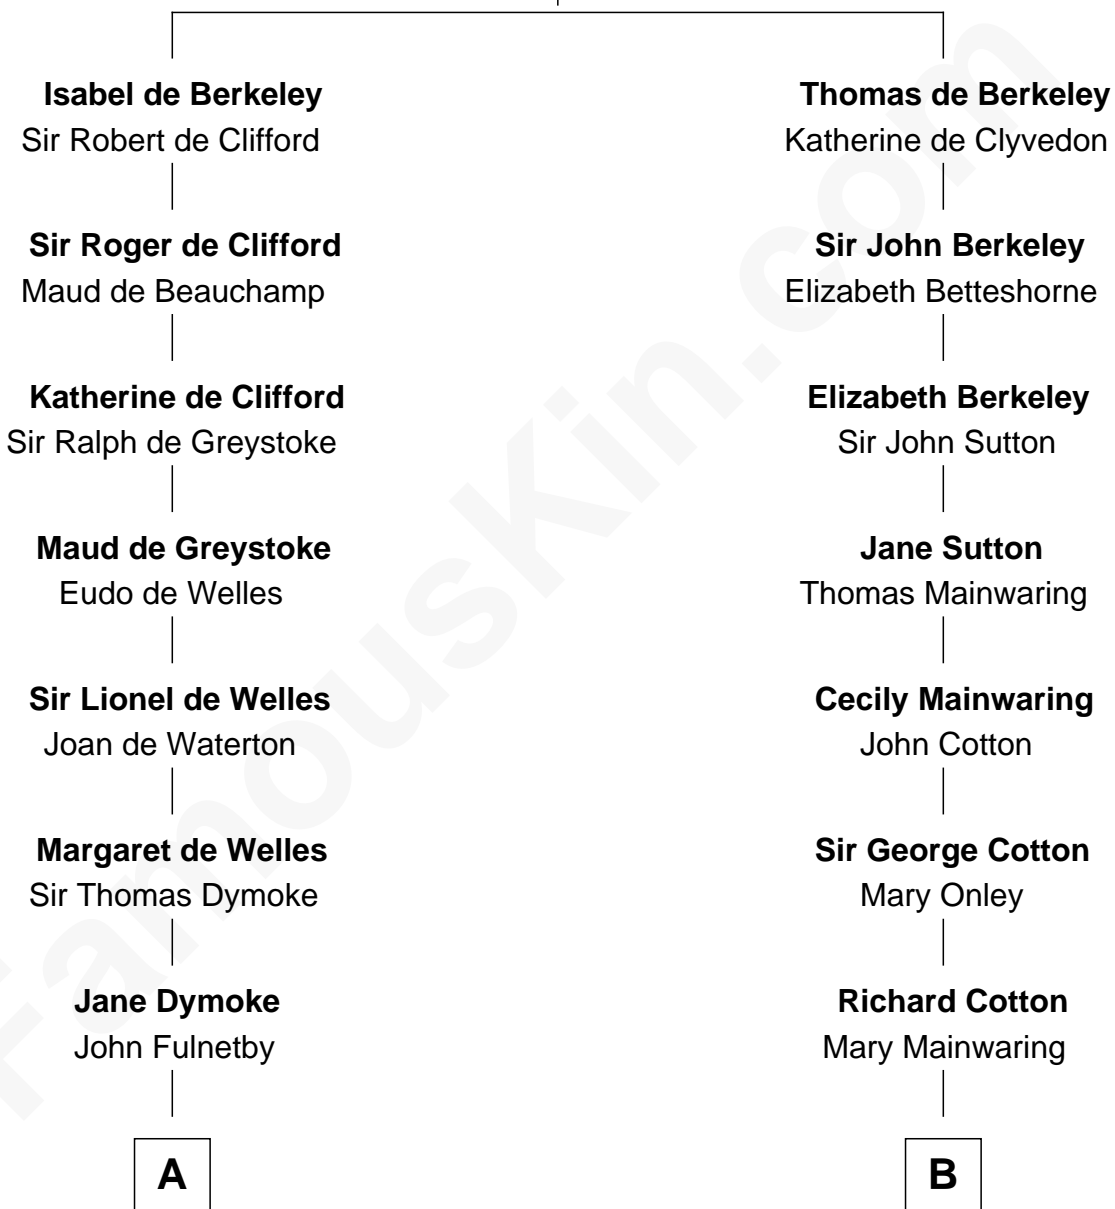

FamousKin.com

Relationship Chart of

Ray Bradbury

Author of The Martian Chronicles

17th cousin 3 times removed of

Henry Sturgis Morgan

Co-Founder of Morgan Stanley

Sir Maurice de Berkeley

Eve la Zouche

C

—
Samuel Irving Bradbury

Mary Adell Spaulding

—
Samuel Hinkston Bradbury

Minnie Alice Davis

—
Leonard Spaulding Bradbury

Esther Marie Moberg

—
Ray Bradbury

Author of [The Martian Chronicles](#)

FamousKin.com