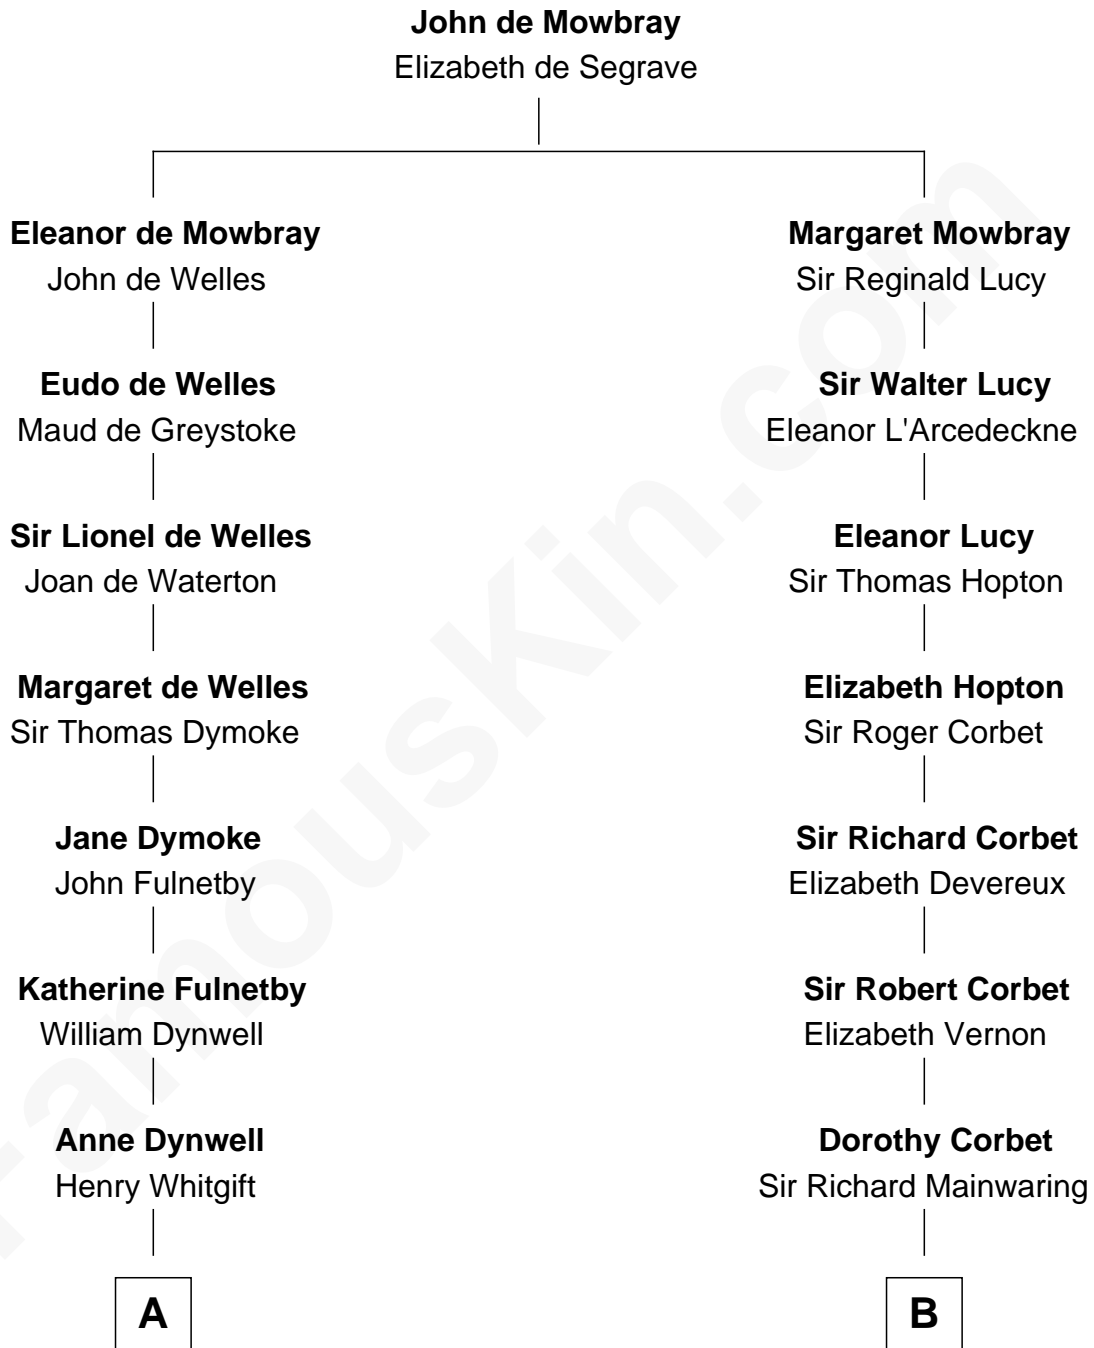

FamousKin.com

Relationship Chart of

Ray Bradbury

Author of The Martian Chronicles

18th cousin 1 time removed of

Henry Sturgis Morgan

Co-Founder of Morgan Stanley