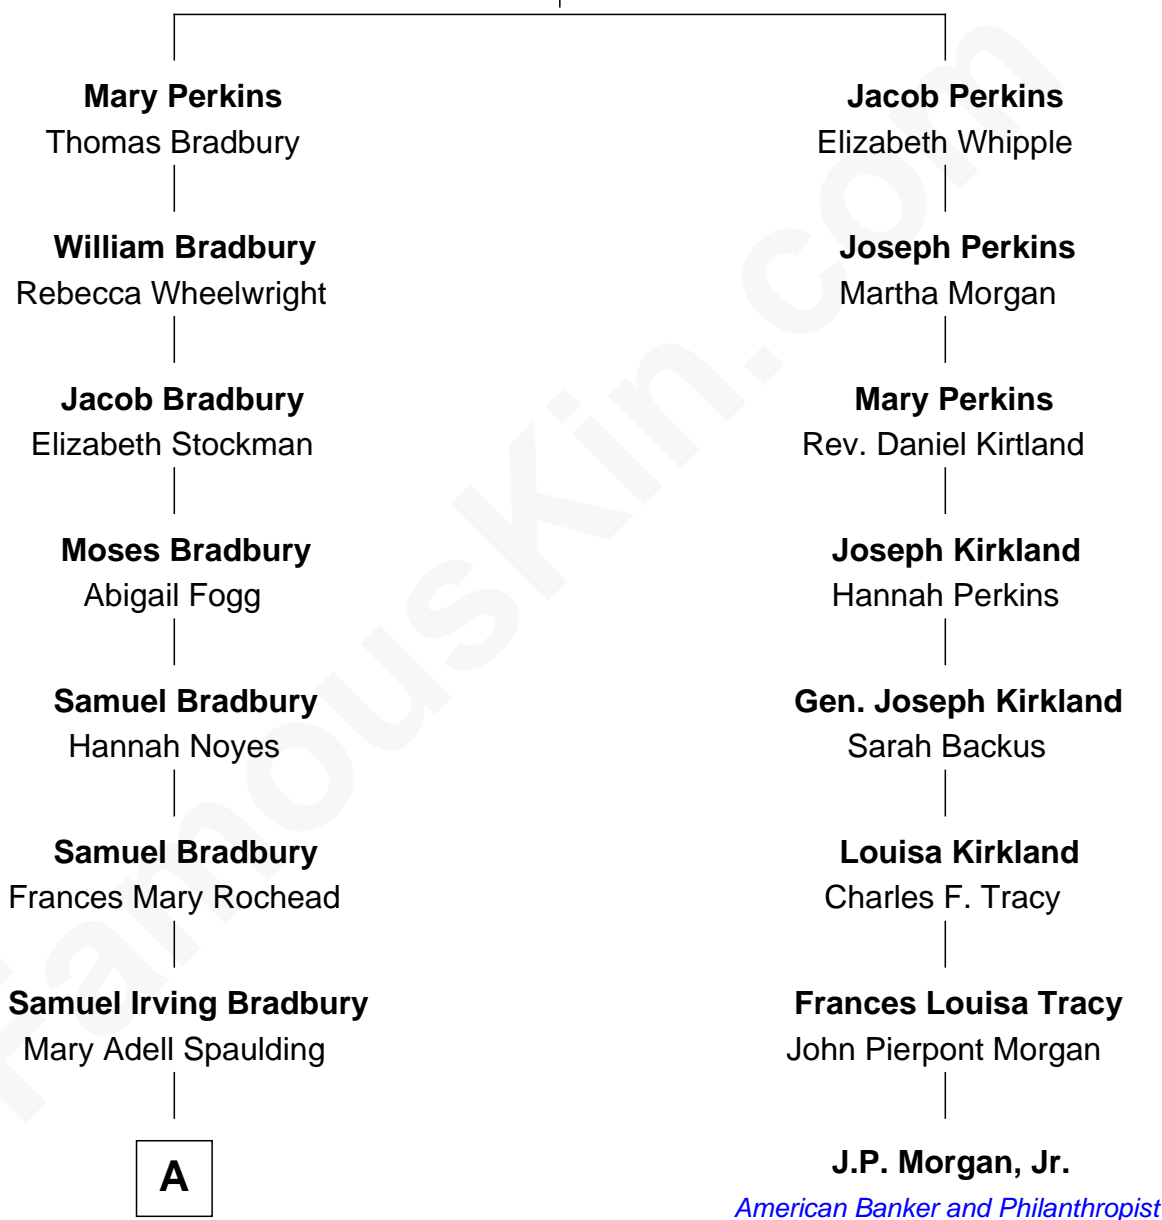

# FamousKin.com Relationship Chart of

**Ray Bradbury**

*Author of The Martian Chronicles*

7th cousin 2 times removed of

**J.P. Morgan, Jr.**

*American Banker and Philanthropist*

**John Perkins**

Judith Gater

**A**

—  
**Samuel Hinkston Bradbury**

Minnie Alice Davis

—  
**Leonard Spaulding Bradbury**

Esther Marie Moberg

—  
**Ray Bradbury**

*Author of [The Martian Chronicles](#)*

FamousKin.com