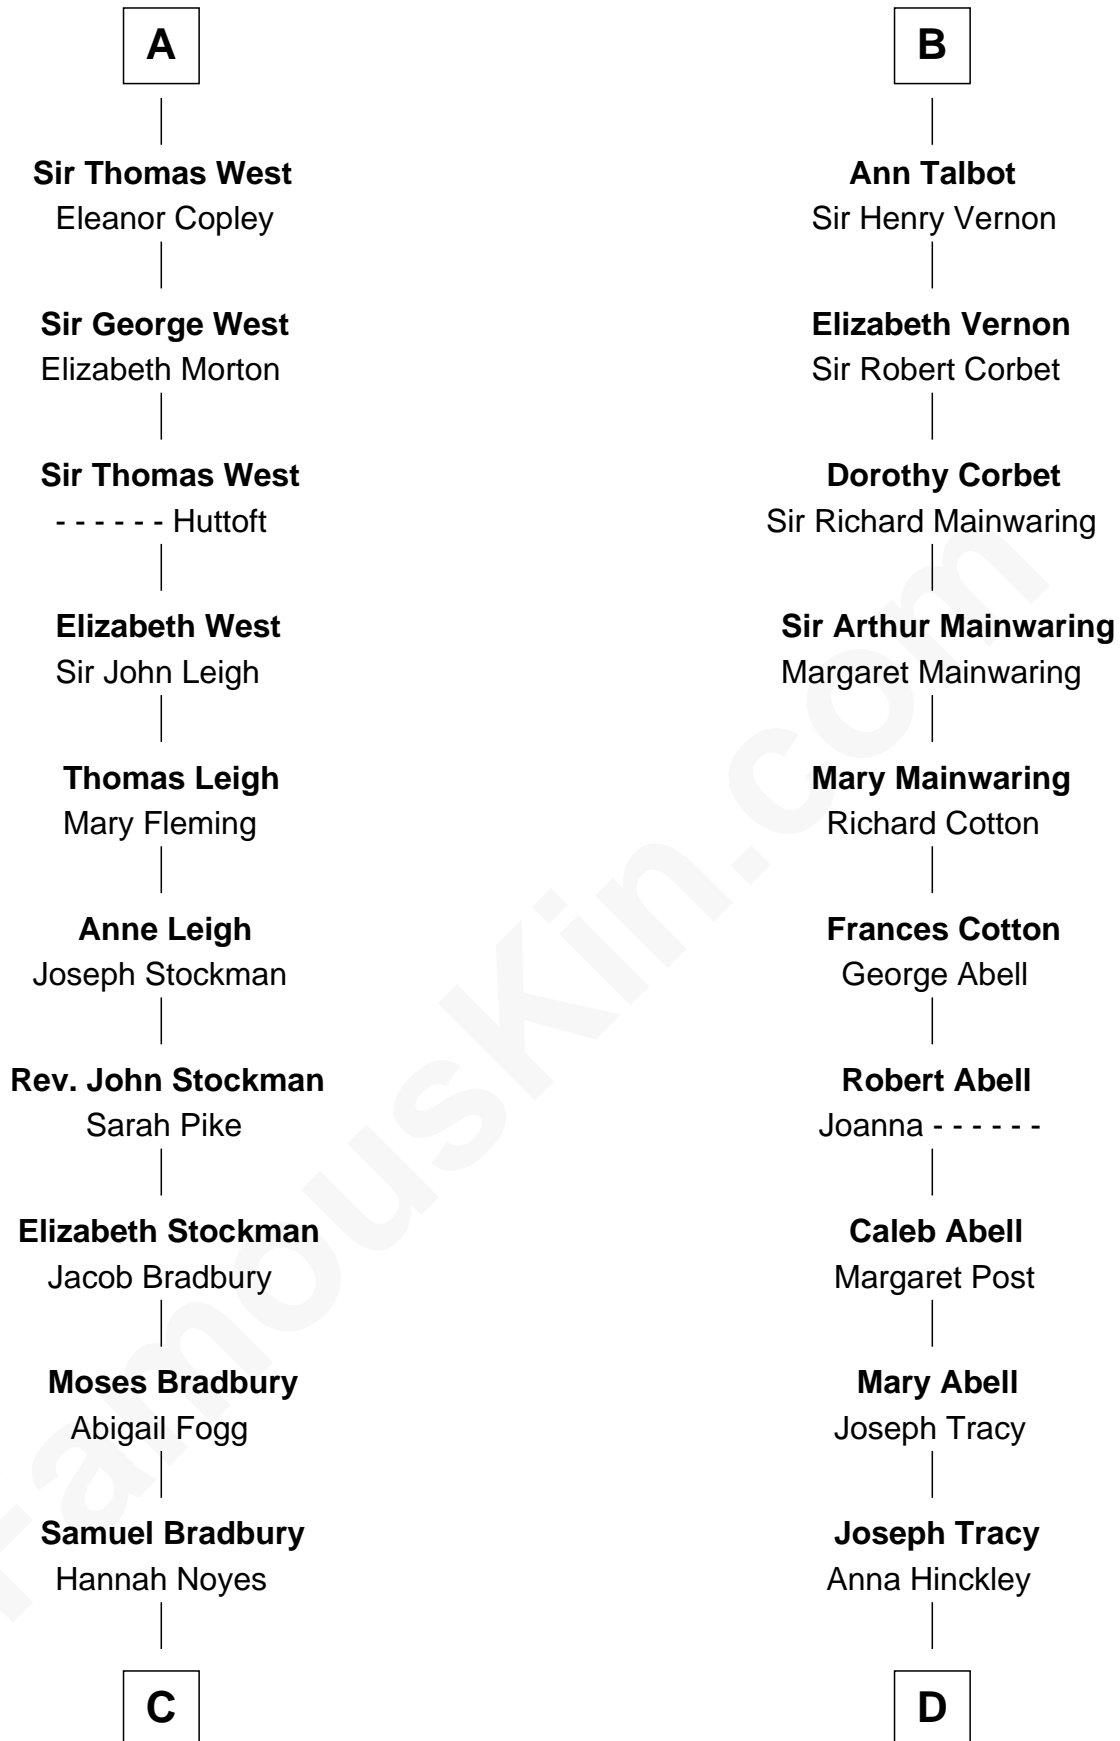

# FamousKin.com Relationship Chart of

**Ray Bradbury**

*Author of The Martian Chronicles*

21st cousin of

**J.P. Morgan, Jr.**

*American Banker and Philanthropist*

**C**

**Samuel Bradbury**  
Frances Mary Rohead

**Samuel Irving Bradbury**  
Mary Adell Spaulding

**Samuel Hinkston Bradbury**  
Minnie Alice Davis

**Leonard Spaulding Bradbury**  
Esther Marie Moberg

**Ray Bradbury**  
*Author of The Martian Chronicles*