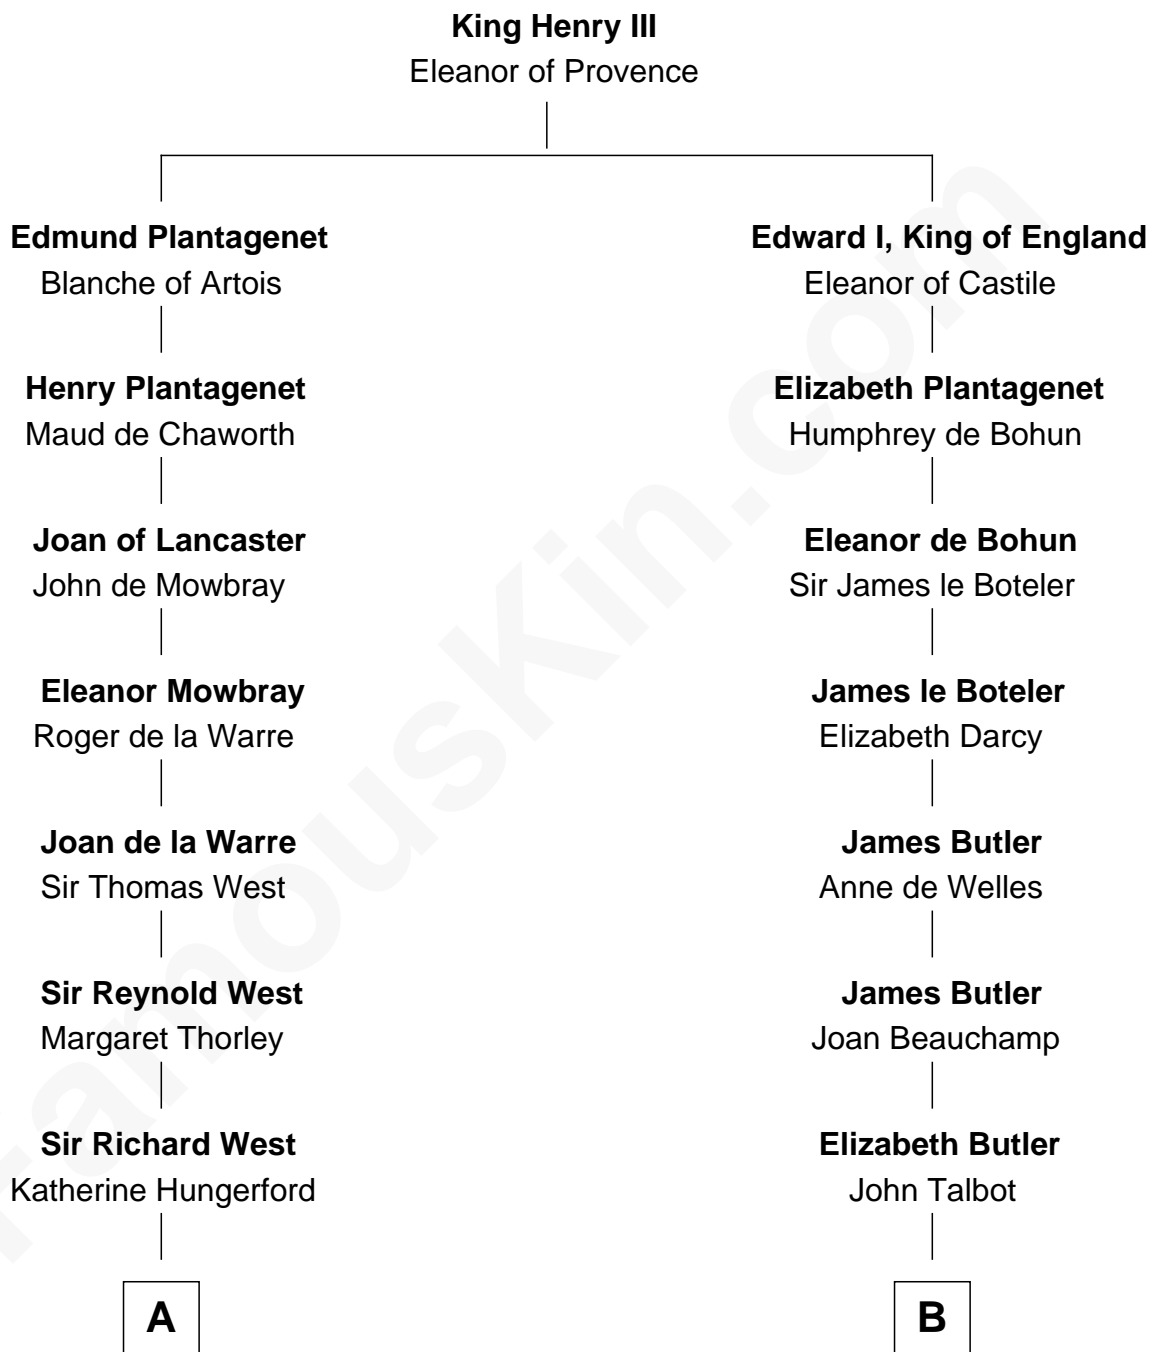

# FamousKin.com Relationship Chart of

**Ray Bradbury**

*Author of The Martian Chronicles*

21st cousin of

**J.P. Morgan, Jr.**

*American Banker and Philanthropist*

**C**

**Samuel Bradbury**  
Frances Mary Rohead

**Samuel Irving Bradbury**  
Mary Adell Spaulding

**Samuel Hinkston Bradbury**  
Minnie Alice Davis

**Leonard Spaulding Bradbury**  
Esther Marie Moberg

**Ray Bradbury**  
*Author of The Martian Chronicles*

**D**

**Jared Tracy**  
Margaret Grant

**William Gedney Tracy**  
Rachel Huntington

**Charles F. Tracy**  
Louisa Kirkland

**Frances Louisa Tracy**  
John Pierpont Morgan

**J.P. Morgan, Jr.**  
*American Banker and Philanthropist*