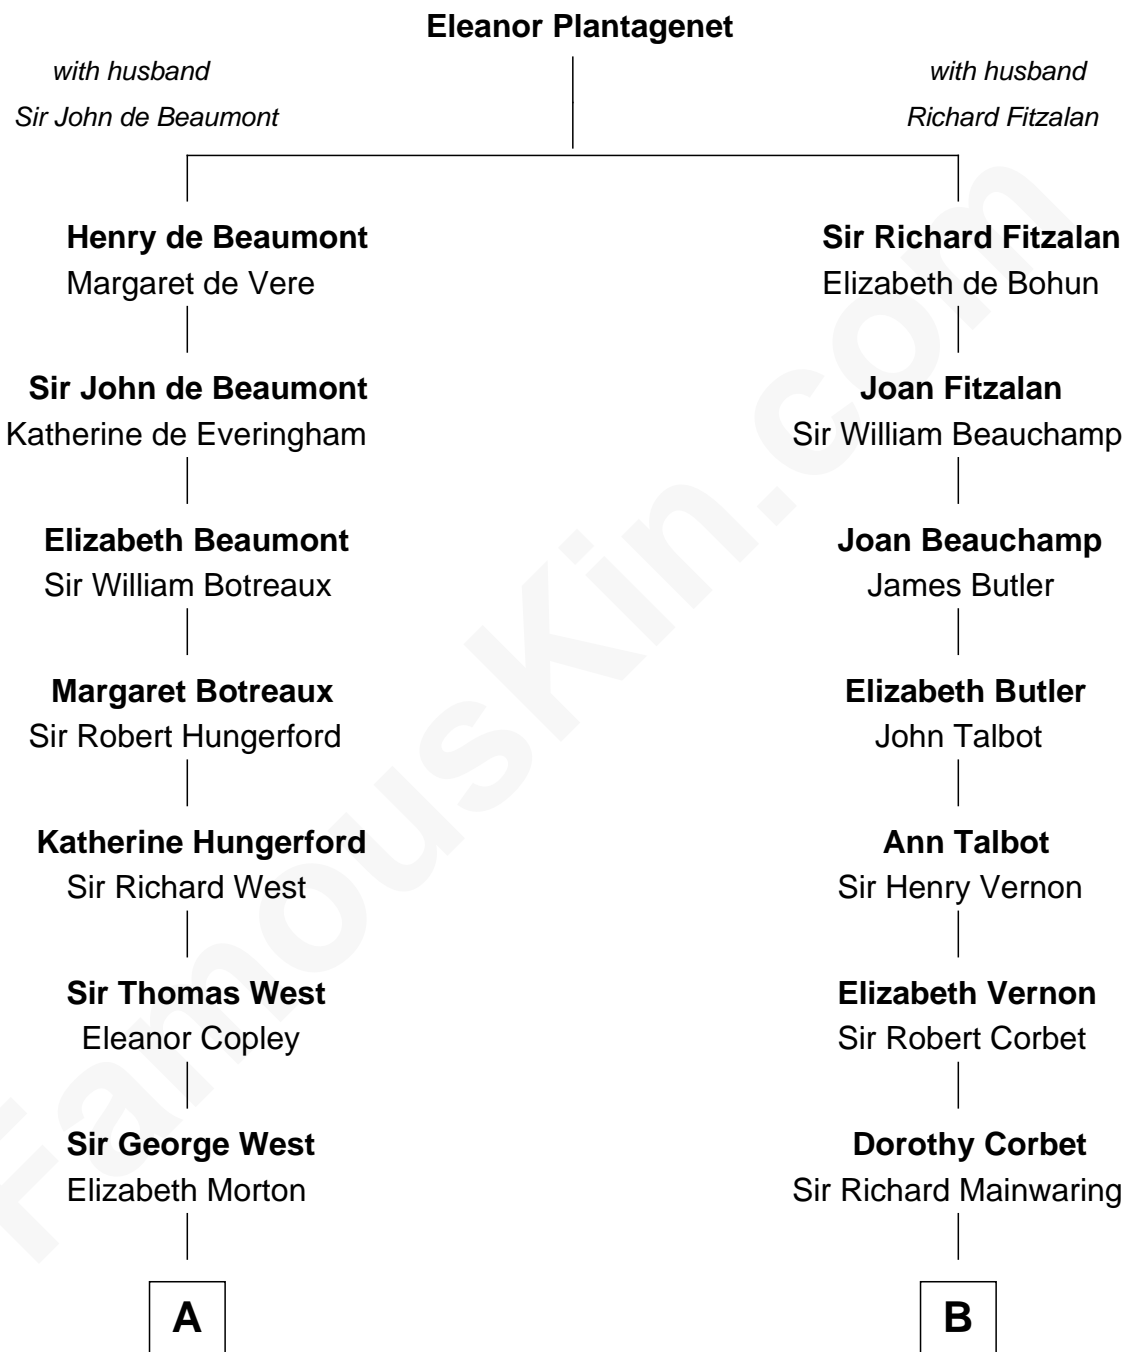

FamousKin.com Relationship Chart of

Ray Bradbury

Author of The Martian Chronicles

18th cousin 1 time removed of

J.P. Morgan, Jr.

American Banker and Philanthropist

C

Samuel Hinkston Bradbury

Minnie Alice Davis

Leonard Spaulding Bradbury

Esther Marie Moberg

Ray Bradbury

Author of The Martian Chronicles

D

Frances Louisa Tracy

John Pierpont Morgan