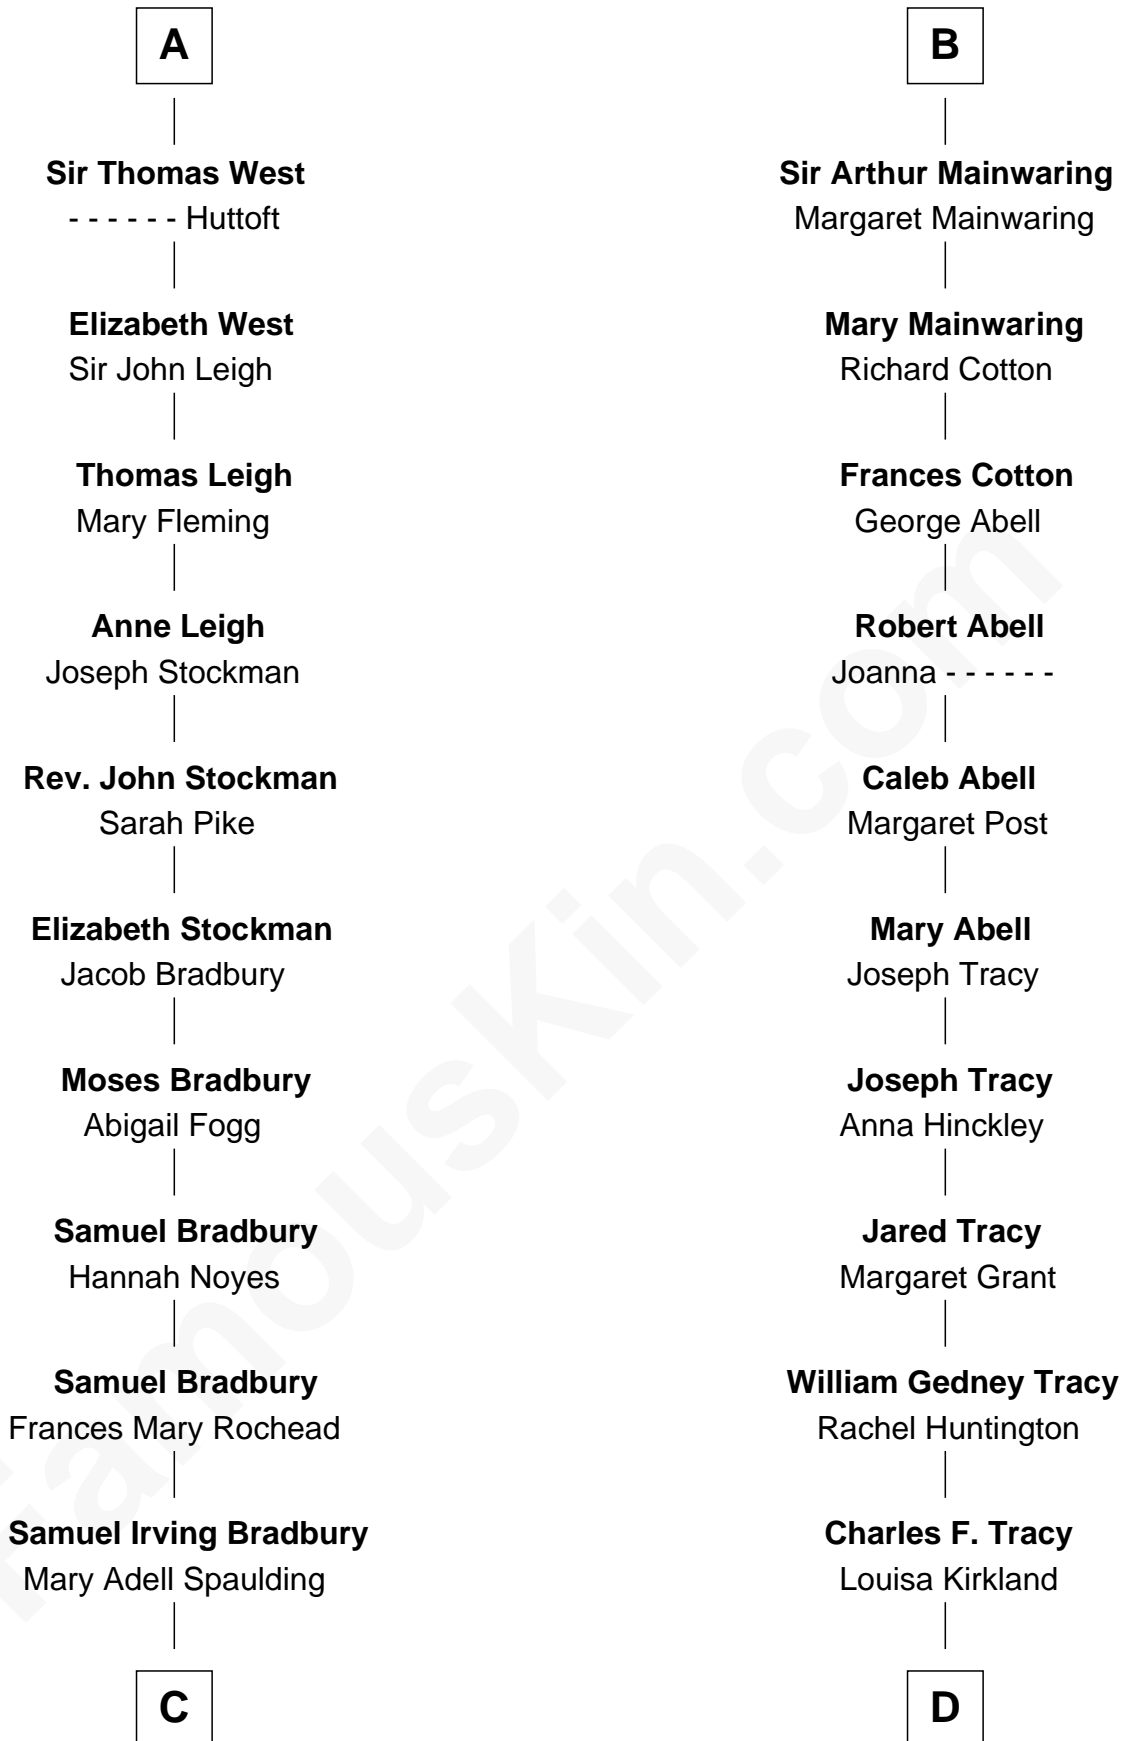

FamousKin.com Relationship Chart of

Ray Bradbury

Author of The Martian Chronicles

18th cousin 1 time removed of

J.P. Morgan, Jr.

American Banker and Philanthropist

C

Samuel Hinkston Bradbury

Minnie Alice Davis

Leonard Spaulding Bradbury

Esther Marie Moberg

Ray Bradbury

Author of The Martian Chronicles

D

Frances Louisa Tracy

John Pierpont Morgan