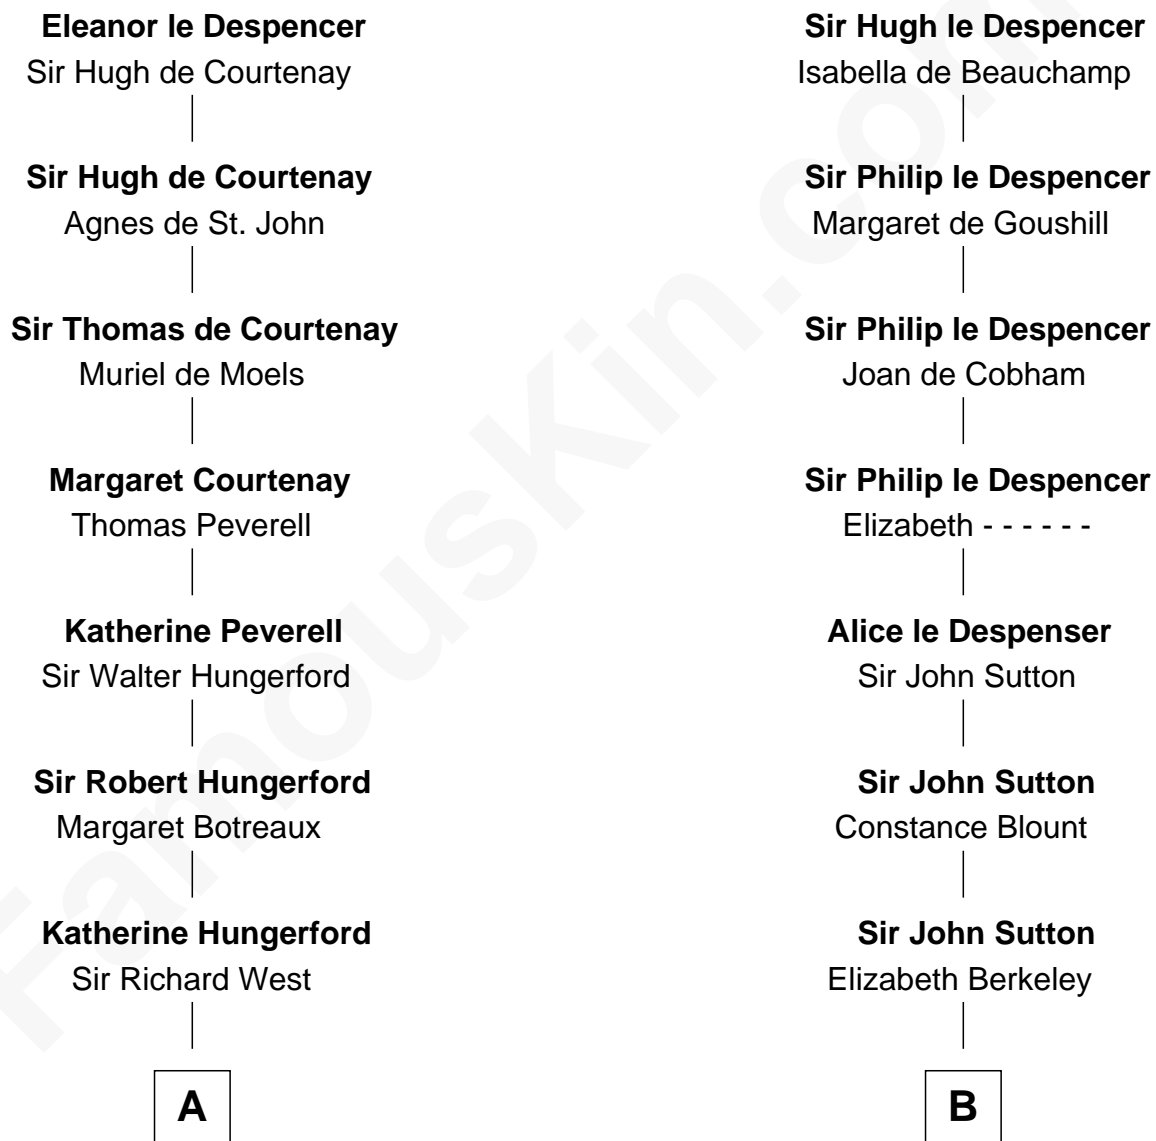

FamousKin.com

Relationship Chart of

Ray Bradbury

Author of The Martian Chronicles

20th cousin 1 time removed of

J.P. Morgan, Jr.

American Banker and Philanthropist

Sir Hugh le Despencer

Aveline Basset

C

Samuel Bradbury
Frances Mary Rohead

Samuel Irving Bradbury
Mary Adell Spaulding

Samuel Hinkston Bradbury
Minnie Alice Davis

Leonard Spaulding Bradbury
Esther Marie Moberg

Ray Bradbury
Author of The Martian Chronicles